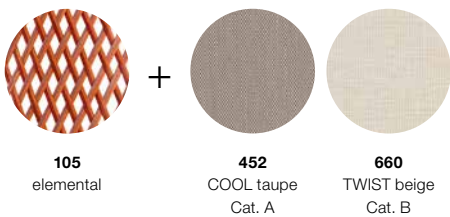

Recommended combination