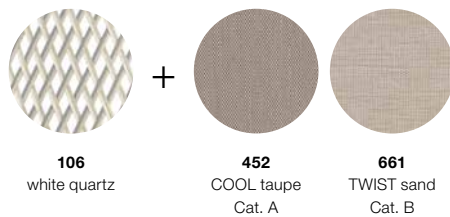

Recommended combination