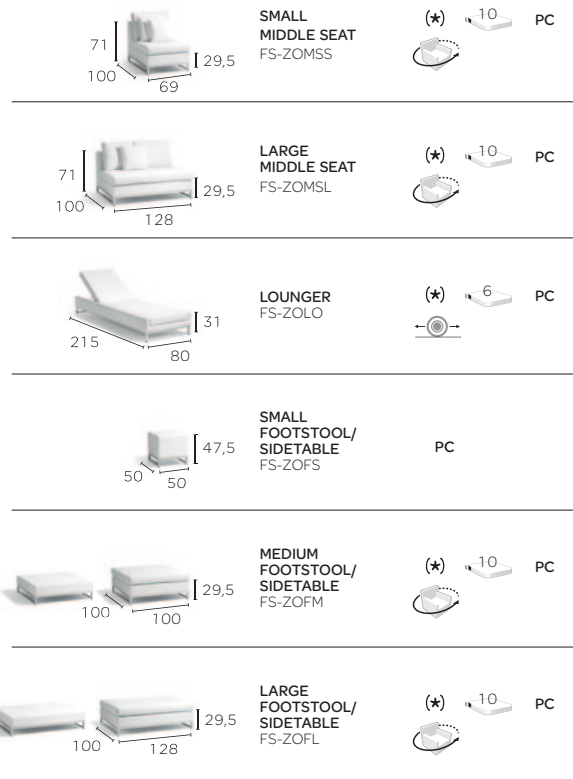

TECHNICAL SPECIFICATIONS ZENDO COLLECTION

FRAME

frame - structure - Gestell - soporte - telaio

anodised aluminium
ANA

FINISHING

afwerking - finitions - Oberflächenbehandlung - acabado - rifinitura

NAUTIC LEATHER
White col.33

NAUTIC FABRIC
Pebble col.25

NAUTIC FABRIC
Speckle col.29

NAUTIC TEXTILES
Black col.T6