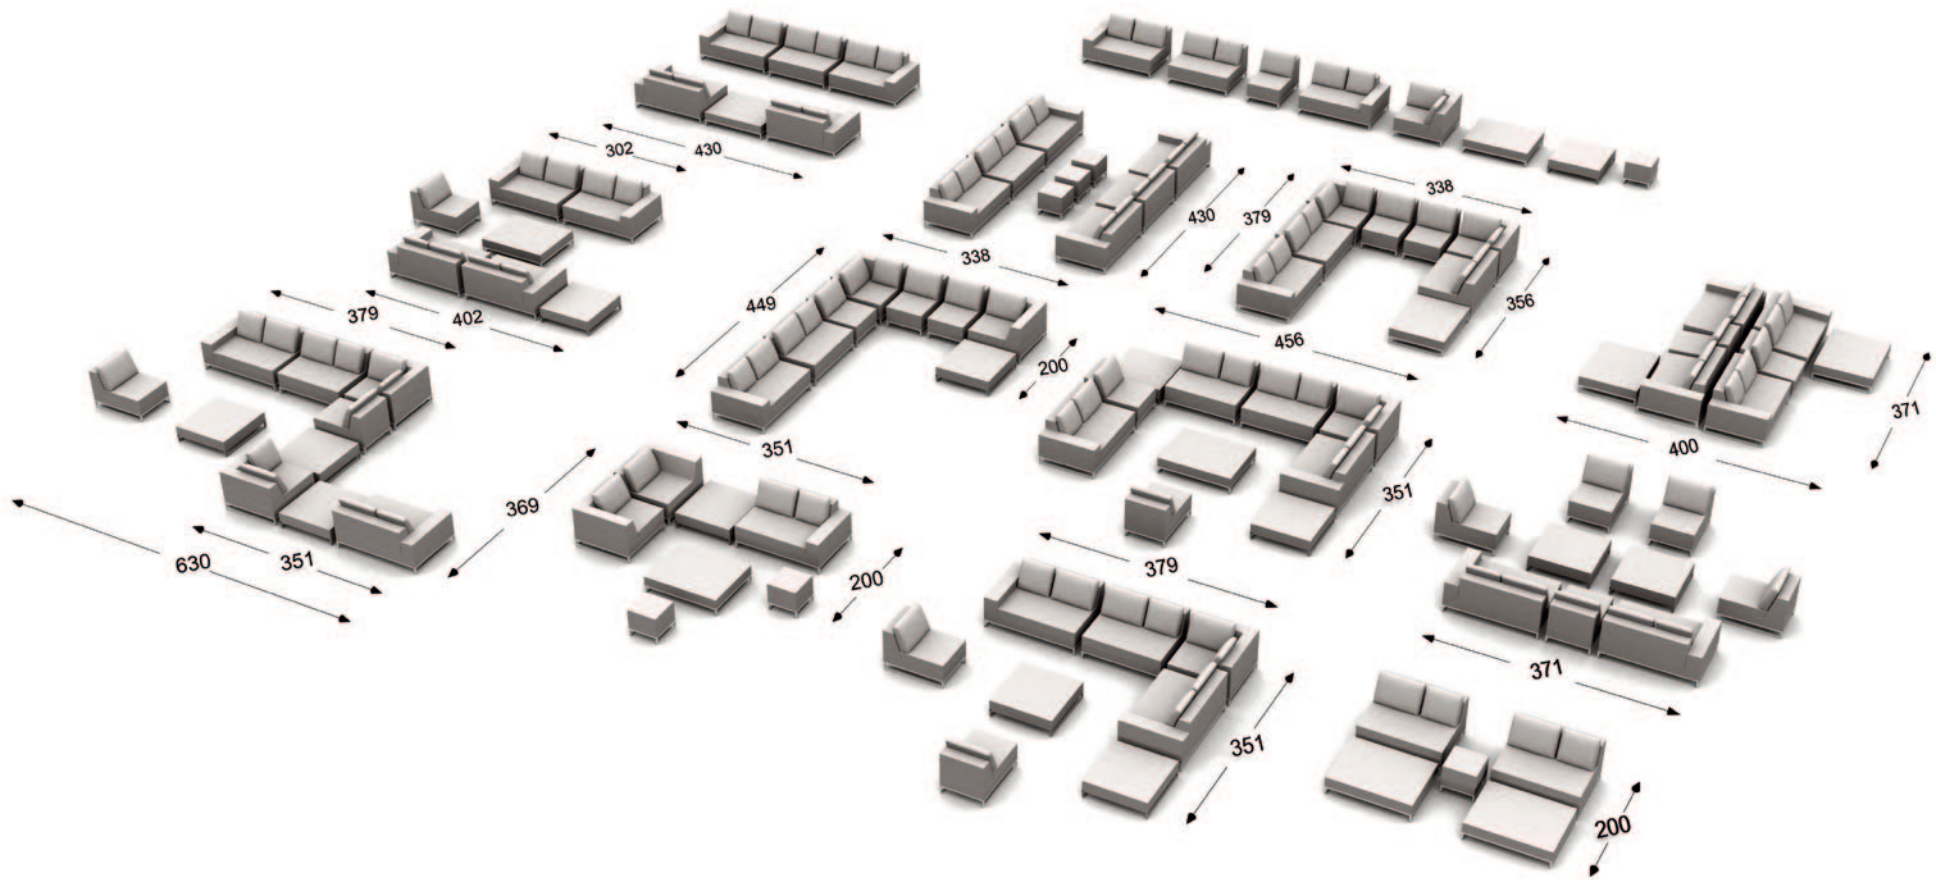

NAUTIC COLLECTION

ZENDO

DESIGNED BY MANUTTI DESIGNER STUDIO

These combinations are just a few of the possibilities that this collection has to offer. The endless flexibility of this product is the result of a close cooperation between consumer, designer and Manutti® Belgian outdoor furniture.