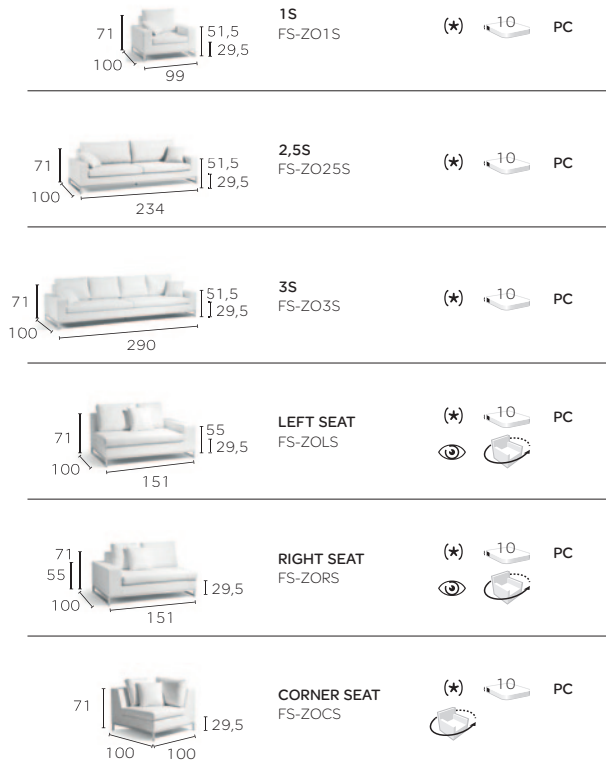

TECHNICAL SPECIFICATIONS ZENDO COLLECTION

FRAME

frame - structure - Gestell - soporte - telaio

anodised aluminium
ANA

FINISHING

afwerking - finitions - Oberflächenbehandlung - acabado - rifinitura

NAUTIC LEATHER
White col.33

NAUTIC FABRIC
Pebble col.25

NAUTIC FABRIC
Speckle col.29

NAUTIC TEXTILES
Black col.T6