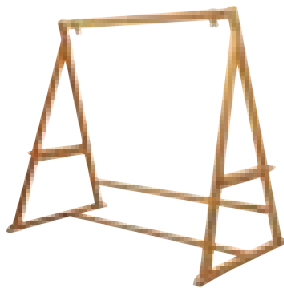

GLOSTER

PLANTATION

Plantation

627 : Swing Seat

Woven all-weather wicker over powder coated aluminium frame with teak arms.

Weave Colour - Natural

Cushion - C48

Accessories - 216 Swing Stand

217 Swing Stand Canopy

W 136cm
D 68.5cm
H 68cm

Accessory

217 : Swing Stand Canopy

Teak frame with outdoor fabric canopy.
Fabrics - Pebble only

W 224cm
D 169cm
H 20cm

Accessory

216 : Swing Stand

Solid teak construction.

Suitable for 627 Plantation Swing Seat.

Accessory - 217 Swing Stand Canopy

W 205.5cm
D 120cm
H 186.5cm

MACAW

CHILLI

PEBBLE

CANVAS