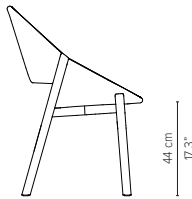

02518 Armchair

60 cm
23.6"

delivery unit: 1
packaging:
62 x 58 x H87 cm - 0,31 m³
cushion: C02518S

84 cm
33.1"

44 cm
17.3"

02512 Easy chair

76 cm
30"

delivery unit: 1
packaging:
79 x 69 x H85 cm - 0,46 m³
cushion: C02512S

80 cm
31.5"

38 cm
15"

02520 High back lounge chair

88 cm
34.7"

delivery unit: 1
packaging:
91 x 75 x H104 cm - 0,71 m³
cushions: C02520 (seat and back)
C02521S (seat)
C02521B (back)

101 cm
39.8"

32 cm
12.6"