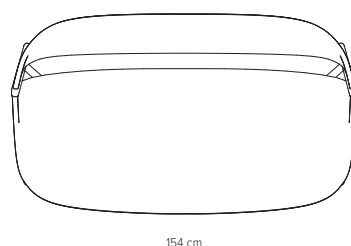

02518 Armchair

60 cm
23.6"

delivery unit: 1
packaging:
62 x 58 x H87 cm - 0,31 m³
cushion: C02518S

84 cm
33.1"

44 cm
17.3"

02512 Easy chair

76 cm
30"

delivery unit: 1
packaging:
79 x 69 x H85 cm - 0,46 m³
cushion: C02512S

80 cm
31.5"

38 cm
15"

02520 High back lounge chair

88 cm
34.7"

delivery unit: 1
packaging:
91 x 75 x H104 cm - 0,71 m³
cushions: C02520 (seat and back)
C02521S (seat)
C02521B (back)

101 cm
39.8"

32 cm
12.6"

02508 Sofa 2-seater

89 cm
35"

delivery unit: 1
packaging: tbc
cushions: C02508S

82.5 cm
32.5"

31 cm
12.2"

* Appearances, measurements and weights may slightly differ from reality.

PROTECTION COVERS

For each item a cover is available that protects the furniture against dirt. These covers in grey colour are made of PU coated polyester which is water-repellent and UV-resistant. Thanks to their excellent breathable qualities the covers reduce condensation and heat build-up, helping to prevent the formation of mold and mildew. Nevertheless, they are not 100% waterproof. Always make sure that furniture, cushions and covers are completely dry before covering furniture.