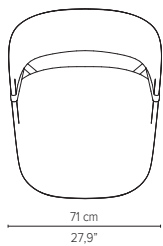

02518 Armchair

60 cm
23.6"

delivery unit: 1
packaging:
62 x 58 x H87 cm - 0,31 m³
cushion: C02518S

84 cm
33.1"

44 cm
17.3"

02512 Easy chair

76 cm
30"

delivery unit: 1
packaging:
79 x 69 x H85 cm - 0,46 m³
cushion: C02512S

80 cm
31.5"

38 cm
15"

02520 High back lounge chair

88 cm
34.7"

delivery unit: 1
packaging:
91 x 75 x H104 cm - 0,71 m³
cushions: C02520 (seat and back)
C02521S (seat)
C02521B (back)

101 cm
39.8"

32 cm
12.6"

02508 Sofa 2-seater

89 cm
35"

delivery unit: 1
packaging: tbc
cushions: C02508S

82.5 cm
32.5"

31 cm
12.2"

* Appearances, measurements and weights may slightly differ from reality.

PROTECTION COVERS

For each item a cover is available that protects the furniture against dirt. These covers in grey colour are made of PU coated polyester which is water-repellent and UV-resistant. Thanks to their excellent breathable qualities the covers reduce condensation and heat build-up, helping to prevent the formation of mold and mildew. Nevertheless, they are not 100% waterproof. Always make sure that furniture, cushions and covers are completely dry before covering furniture.