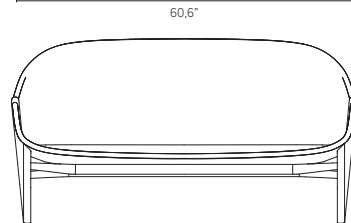

02518 Armchair

60 cm
23.6"

delivery unit: 1
packaging:
62 x 58 x H87 cm - 0,31 m³
cushion: C02518S

84 cm
33.1"

44 cm
17.3"

02512 Easy chair

76 cm
30"

delivery unit: 1
packaging:
79 x 69 x H85 cm - 0,46 m³
cushion: C02512S

80 cm
31.5"

38 cm
15"

02520 High back lounge chair

88 cm
34.7"

delivery unit: 1
packaging:
91 x 75 x H104 cm - 0,71 m³
cushions: C02520 (seat and back)
C02521S (seat)
C02521B (back)

101 cm
39.8"

32 cm
12.6"

02508 Sofa 2-seater

89 cm
35"

delivery unit: 1
packaging: tbc
cushions: C02508S

82.5 cm
32.5"

31 cm
12.2"

* Appearances, measurements and weights may slightly differ from reality.

PROTECTION COVERS

For each item a cover is available that protects the furniture against dirt. These covers in grey colour are made of PU coated polyester which is water-repellent and UV-resistant. Thanks to their excellent breathable qualities the covers reduce condensation and heat build-up, helping to prevent the formation of mold and mildew. Nevertheless, they are not 100% waterproof. Always make sure that furniture, cushions and covers are completely dry before covering furniture.