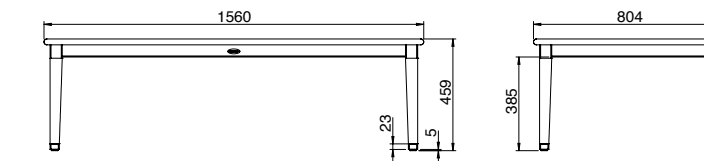

Code 1015
HERITAGE large coffee table 156 x 80