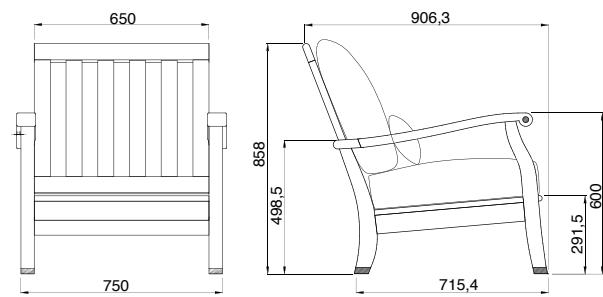

MOTHER-OF-PEARL
ONYX

Some of our standart and custom made medallions, to fit in the arm.

Size

Code 1001
HERITAGE deep seating lounge chair

Code 1002
HERITAGE deep seating 2 seater

Code 1003
HERITAGE deep seating 3 seater