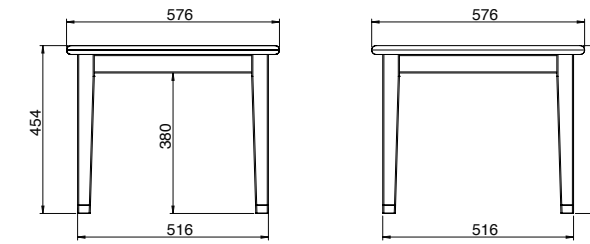

Code 1005
HERITAGE side table 58 x 58