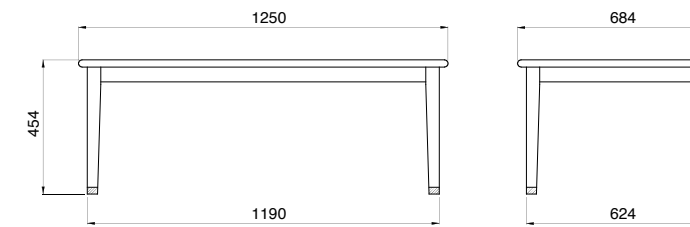

Code 1006
HERITAGE coffee table 125 x 69