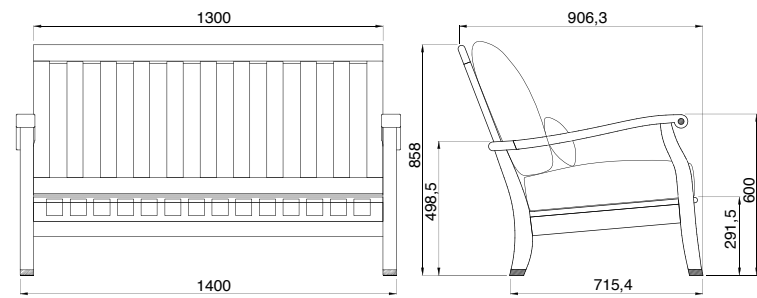

MOTHER-OF-PEARL
ONYX

Some of our standart and custom made medallions, to fit in the arm.

Size

Code 1001
HERITAGE deep seating lounge chair

Code 1002
HERITAGE deep seating 2 seater

Code 1003
HERITAGE deep seating 3 seater