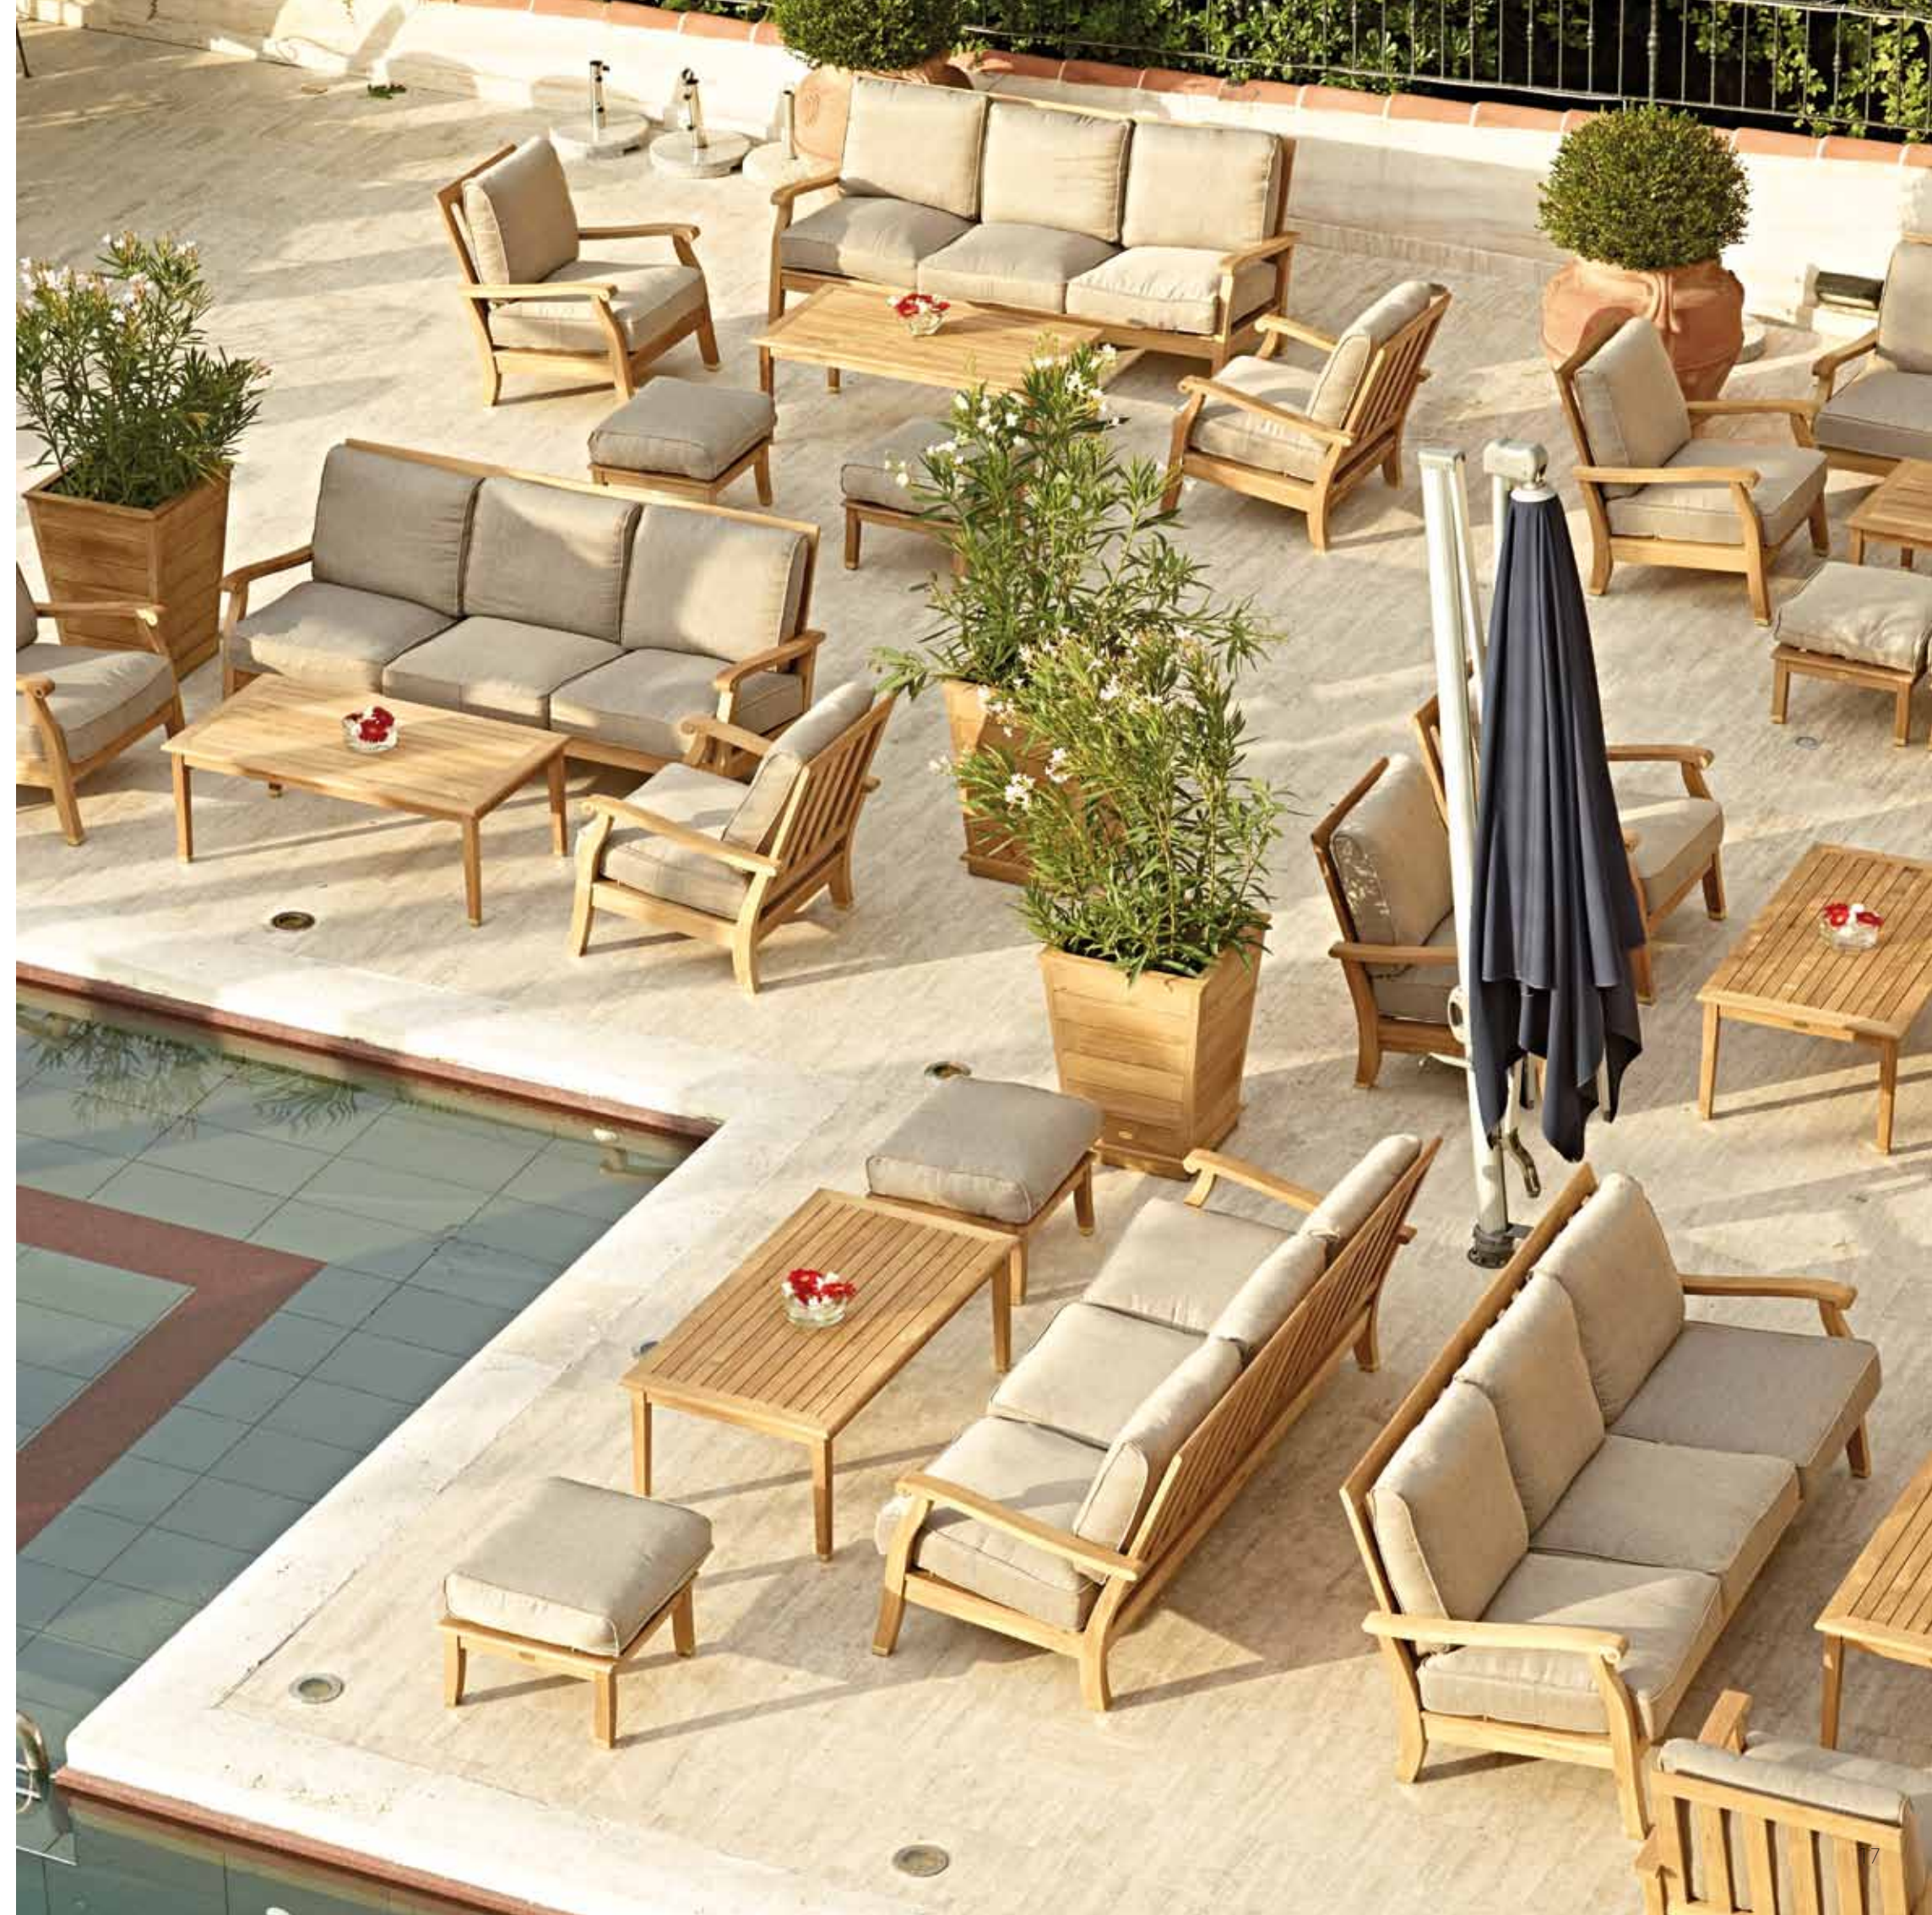

OPPOSITE PAGE:
1001 HERITAGE deep seating lounge chair
1002 HERITAGE deep seating lounge 2 seater
1003 HERITAGE deep seating lounge 3 seater
1004 HERITAGE ottoman
1006 HERITAGE coffee table 125 x 69 cm
1017 HERITAGE large planter