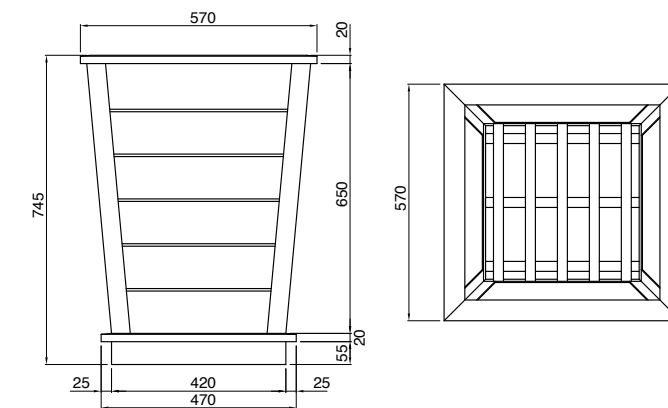

Code 1011
HERITAGE dining chair with arms

Code 1014
HERITAGE sunlounger

Code 1007
HERITAGE cushion chest

Code 1016
HERITAGE small planter 57 x 57 x H 52

Code 1017
HERITAGE large Planter 57 x 57 x H 75

This catalogue presents our Premium Teak Collection **HERITAGE**