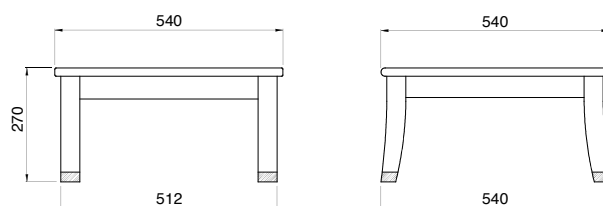

MOTHER-OF-PEARL
ONYX

Some of our standart and custom made medallions, to fit in the arm.

Size

Code 1001
HERITAGE deep seating lounge chair

Code 1002
HERITAGE deep seating 2 seater

Code 1003
HERITAGE deep seating 3 seater