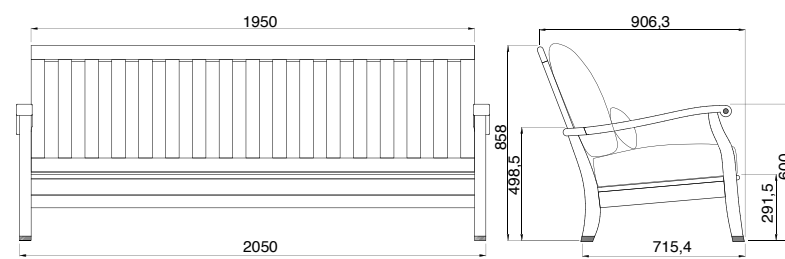

MOTHER-OF-PEARL
ONYX

Some of our standart and custom made medallions, to fit in the arm.

Size

Code 1001
HERITAGE deep seating lounge chair

Code 1002
HERITAGE deep seating 2 seater

Code 1003
HERITAGE deep seating 3 seater