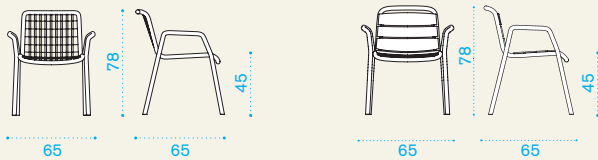

Stitch

Material

Metal Warmwhite Metal Warmgrey Metal Poppy Red Natural Teak

Fabrics

Polyester Nature Grey

Dining armchair

→ 4 | → 4 H 93 D 85 L 70 → 30

Item	Description	Pack unit
------	-------------	-----------

	SHSB430T Armchair, stacking, warmwhite	4
	SHSB440T Armchair, stacking, warmgrey	4
	SHSB4700 Armchair, stacking, poppy red	4

	SHSBCU41 Cushion, nature grey	1
	COVER155 Rain cover 76 x 66 h105 for 6 staking armchairs	1

	SCSE00WT0 Armchair, stacking, w.white + teak	4
	SCSE00GT0 Armchair, stacking, w.grey + teak	4
	SCSE00RT0 Armchair, stacking, p. red + teak	4

	COVER155 Rain cover 76 x 66 h105 for 6 staking armchairs	1
--	--	---