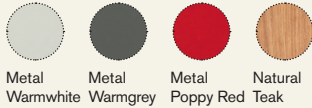

Stitch

Material

Metal Warmwhite Metal Warmgrey Metal Poppy Red Natural Teak

Fabrics

Polyester Nature Grey

Dining armchair

→ 4 | → 4 H 93 D 85 L 70 → 30

Item	Description	Pack unit
------	-------------	-----------

	SHSB430T Armchair, stacking, warmwhite	4
	SHSB440T Armchair, stacking, warmgrey	4
	SHSB4700 Armchair, stacking, poppy red	4

	SHSBCU41 Cushion, nature grey	1
	COVER155 Rain cover 76 x 66 h105 for 6 staking armchairs	1