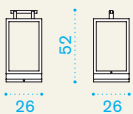

Wall lamp → 5 | → 1 H 40 D 17,5 L 23 → 7 Electrical information IP44 LED 230 Vac 17W ENERGETIC CLASS: A

Table lamp

Rechargeable table lamp

CRFL0500	Lamp, table, sepia black	1
CRFL0543	Lamp, table, warmwhite	1
CRFR0500	Lamp, table, rechargeable, sepia black	1
CRFR0543	Lamp, table, rechargeable, warmwhite	1

Table lamp → 10 | → 1 H 58 D 38 L 38 → 12 Electrical information IP44 LED 230 Vac 17W ENERGETIC CLASS: A

Rechargeable table lamp → 10 | → 1 H 58 D 38 L 38 → 12 Electrical information IP44 LED n. 4 x 4W
N. batteries: 2 x 12V 2Ah SSL / Max endurance with batteries: 10h / Recharging cycles 8h ENERGETIC CLASS: A

XL floor lamp → 12 | → 1 H 117 D 38 L 38 → 14 Electrical information IP44 LED 230 Vac 17W ENERGETIC CLASS: A