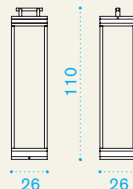

Bollard → 6,5 | → 1 H 95 D 12 L 12 → 8,5 Electrical information IP55 LED 230 Vac 17W ENERGETIC CLASS: A

XL floor lamp → 12 | → 1 H 117 D 38 L 38 → 14 Electrical information IP44 LED 230 Vac 17W ENERGETIC CLASS: A