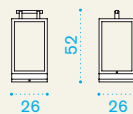

Wall lamp → 5 | → 1 H 40 D 17,5 L 23 → 7 Electrical information IP44 LED 230 Vac 17W ENERGETIC CLASS: A

Table lamp

Rechargeable table lamp

CRFL0500	Lamp, table, sepia black	1
CRFL0543	Lamp, table, warmwhite	1
CRFR0500	Lamp, table, rechargeable, sepia black	1
CRFR0543	Lamp, table, rechargeable, warmwhite	1

Table lamp → 10 | → 1 H 58 D 38 L 38 → 12 Electrical information IP44 LED 230 Vac 17W ENERGETIC CLASS: A

Rechargeable table lamp → 10 | → 1 H 58 D 38 L 38 → 12 Electrical information IP44 LED n. 4 x 4W
N. batteries: 2 x 12V 2Ah SSL / Max endurance with batteries: 10h / Recharging cycles 8h ENERGETIC CLASS: A

XL floor lamp → 12 | → 1 H 117 D 38 L 38 → 14 Electrical information IP44 LED 230 Vac 17W ENERGETIC CLASS: A