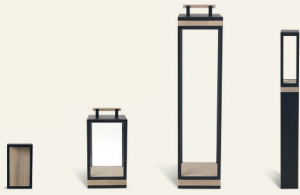

Carrè — design by Nicolò Grassi

Material

Metal Sepia Black +
Pickled Teak

Metal Warmwhite +
Pickled Teak

Wall lamp

Item	Description	Pack unit
CRWL0500	Lamp, wall, sepia black	1
CRWL0543	Lamp, wall, warmwhite	1

Wall lamp → 5 | → 1 H 40 D 17,5 L 23 → 7 Electrical information IP44 LED 230 Vac 17W ENERGETIC CLASS: A

Table lamp

Rechargeable table lamp

CRFL0500	Lamp, table, sepia black	1
CRFL0543	Lamp, table, warmwhite	1
CRFR0500	Lamp, table, rechargeable, sepia black	1
CRFR0543	Lamp, table, rechargeable, warmwhite	1