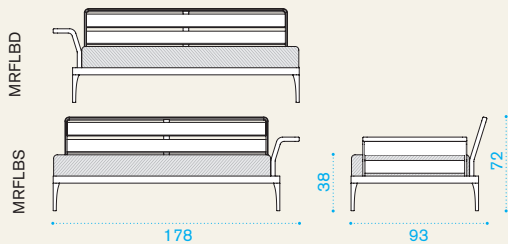

XL module with armrest left / right

→ 22 | → 1 H 75 D 100 L 180 → 27

MRFLBS01	Module, corner xl with armrest, left	1
MRFLBD01	Module, corner xl with armrest, right	1
MRFLBC25	Cushion, (seat + back), nature white	1
COVER238	Rain cover 179 x 94 h71, left	1
COVER121	Rain cover 179 x 94 h71, right	1

Daybed module left