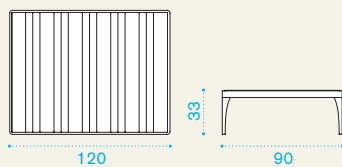

Coffee table 120x90

→ 16 | → 1 H 40 D 95 L 125 → 18

MRTB0100	Table, low, 120x90	1
COVER115	Rain cover 121 x 91 h23	1