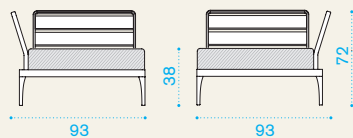

→ 16 | → 1 H 75 D 100 L 100 → 21

MRAN0100	Module, corner	1
MRANCU25	Cushion, (seat + back), nature white	1
COVER236	Rain cover 94 x 94 h71	1