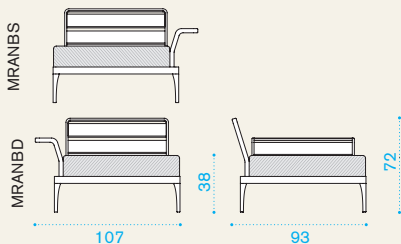

Module with armrest left / right

→ 16 | → 1 H 75 D 100 L 100 → 21

MRANBS01	Module, corner with armrest, left	1
MRANBD01	Module, corner with armrest, right	1
MRANCB25	Cushion, (seat + back), nature white	1
COVER237	Rain cover 108 x 94 h71, left	1
COVER225	Rain cover 108 x 94 h71, right	1