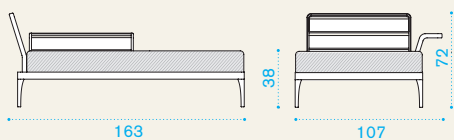

→ 22 | → 1 H 75 D 110 L 170 → 27

MRLGSX01	Module, daybed, left	1
MRLGCS25	Cushion, (seat + back), nature white	1
COVER242	Rain cover 164 x 108 h71	1