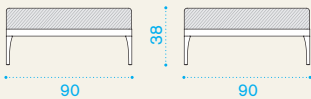

Lounge armchair

→ 20 |
 |
 → 1 |
 H 75 D 100 L 130 |
 → 25

Item	Description	Pack unit
------	-------------	-----------

- | | | |
|----------|--------------------------------------|---|
| MRPO0100 | Armchair, lounge | 1 |
| MRPOCU25 | Cushion, (seat + back), nature white | 1 |
| COVER120 | Rain cover 128 x 94 h71 | 1 |

Pouf

→ 11 |
 |
 → 1 |
 H 55 D 95 L 95 |
 → 14

- | | | |
|----------|------------------------|---|
| MRPU0100 | Pouf | 1 |
| MRPUCU25 | Cushion, nature white | 1 |
| COVER113 | Rain cover 91 x 91 h35 | 1 |