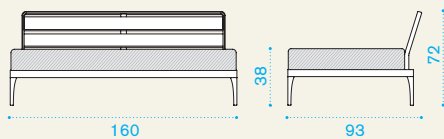

→ 23 |
|
→ 1 |
H 75 D 100 L 170 |
→ 28

MRCG0100	Module, central xl	1
MRCGCU25	Cushion, (seat + back), nature white	1
COVER239	Rain cover 161 x 94 h71	1