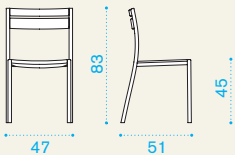

Coffee table 120x90

→ 16 | → 1 H 40 D 95 L 125 → 18

- | | | |
|----------|-------------------------|---|
| MRTB0100 | Table, low, 120x90 | 1 |
| COVER115 | Rain cover 121 x 91 h23 | 1 |

Meridien

Material

Aluminium Warmwhite +
Natural Teak

Dining armchair

→ 6 | → 4 H 89 D 63 L 54 → 28

Item	Description	Pack unit
MRSB43T1	Armchair, stacking	4
COVER155	Rain cover 76 x 62 h105 for 4 stacked armchairs	1

Dining chair

→ 5 | → 4 H 89 D 56 L 51 → 24