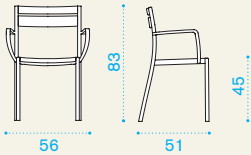

Coffee table 120x90

→ 16 | → 1 H 40 D 95 L 125 → 18

- | | | |
|----------|-------------------------|---|
| MRTB0100 | Table, low, 120x90 | 1 |
| COVER115 | Rain cover 121 x 91 h23 | 1 |

Meridien

Material

Aluminium Warmwhite +
Natural Teak

Dining armchair

→ 6 | → 4 H 89 D 63 L 54 → 28

Item	Description	Pack unit
MRSB43T1	Armchair, stacking	4
COVER155	Rain cover 76 x 62 h105 for 4 stacked armchairs	1

Dining chair

→ 5 | → 4 H 89 D 56 L 51 → 24