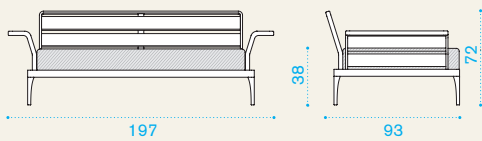

→ 31 | → 1 H 75 D 100 L 200 → 35

MRDI0100	Sofa	1
MRDICU25	Cushion, (seat + back), nature white	1
COVER122	Rain cover 198 x 94 h71	1