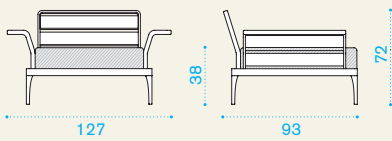

Corner module

→ 16 | → 1 H 75 D 100 L 100 → 21

MRAN0100	Module, corner	1
MRANCU25	Cushion, (seat + back), nature white	1
COVER236	Rain cover 94 x 94 h71	1

Module with armrest left / right

→ 16 | → 1 H 75 D 100 L 100 → 21

MRANBS01	Module, corner with armrest, left	1
MRANBD01	Module, corner with armrest, right	1
MRANCB25	Cushion, (seat + back), nature white	1
COVER237	Rain cover 108 x 94 h71, left	1
COVER225	Rain cover 108 x 94 h71, right	1

Lounge armchair

→ 20 |
 |
 → 1 |
 H 75 D 100 L 130 |
 → 25

Item	Description	Pack unit
------	-------------	-----------

- | | | |
|----------|--------------------------------------|---|
| MRPO0100 | Armchair, lounge | 1 |
| MRPOCU25 | Cushion, (seat + back), nature white | 1 |
| COVER120 | Rain cover 128 x 94 h71 | 1 |