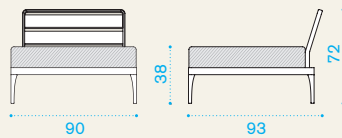

Central module

→ 12 | → 1 H 75 D 100 L 100 → 17

Corner module