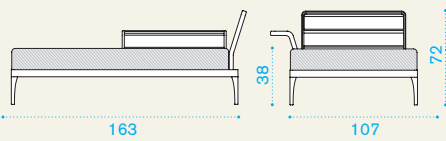

XL module with armrest left / right

→ 22 | → 1 H 75 D 100 L 180 → 27

MRFLBS01	Module, corner xl with armrest, left	1
MRFLBD01	Module, corner xl with armrest, right	1
MRFLBC25	Cushion, (seat + back), nature white	1
COVER238	Rain cover 179 x 94 h71, left	1
COVER121	Rain cover 179 x 94 h71, right	1

Daybed module left

→ 22 | → 1 H 75 D 110 L 170 → 27

MRLGSX01	Module, daybed, left	1
MRLGCS25	Cushion, (seat + back), nature white	1
COVER242	Rain cover 164 x 108 h71	1

Daybed module right

→ 22 | → 1 H 75 D 110 L 170 → 27