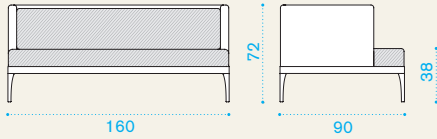

Item	Description	Pack unit
●● IFFD220T	Module, corner xl, right, warmgrey	1
●● IFFD230T	Module, corner xl, right, warmwhite	1
●● IFFS220T	Module, corner xl, left, warmgrey	1
●● IFFS230T	Module, corner xl, left, warmwhite	1
●● IFFDCU24	Cushions, right (seat + back), n. grey	1
●● IFFDCU25	Cushions, right (seat + back), n. white	1
●● IFFSCU24	Cushions, left (seat + back), n. grey	1
●● IFFSCU25	Cushions, left (seat + back), n. white	1
● COVER229	Rain cover 161 x 91 h71, right	1
● COVER230	Rain cover 161 x 91 h71, left	1

Daybed module

●● IFLD220T	Module, daybed right, warmgrey	1
●● IFLD230T	Module, daybed right, warmwhite	1
●● IFLS220T	Module, daybed left, warmgrey	1
●● IFLS230T	Module, daybed left, warmwhite	1
●● IFLDCU24	Cushions, right (seat + back), n. grey	1
●● IFLDCU25	Cushions, right (seat + back), n. white	1
●● IFLSCU24	Cushions, left (seat + back), n. grey	1
●● IFLSCU25	Cushions, left (seat + back), n. white	1
● COVER231	Rain cover 161 x 91 h71, right	1
● COVER232	Rain cover 161 x 91 h71, left	1

Pouf

●● IFPU220T	Pouf, warmgrey	1
●● IFPU230T	Pouf, warmwhite	1
●● IFPUCU24	Cushion, nature grey	1
●● IFPUCU25	Cushion, nature white	1
● COVER113	Rain cover 91 x 91 h35	1

3 seater sofa

→ 21 | → 1 | H 75 D 95 L 165 → 25