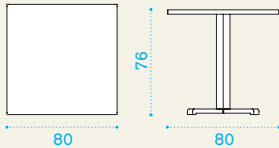

Lightwick Warmwhite +
Aluminium Warmwhite

Fabrics

Acrylic
Nature White

Acrylic
Nature Grey

Square dining table 80x80

Item	Description	Pack unit
● IFTG440T	Table, 80x80, warmgrey metal	1
● IFTG430T	Table, 80x80, warmwhite metal	1

→ 25 | → 4 | → 1 table top | H 10 D 85 L 85 | → 25 | → 1 table leg | H 10 D 10 L 80 | → 5

Dining armchair

●● IFSB220T	Armchair, stacking, warmgrey	4
●● IFSB230T	Armchair, stacking, warmwhite	4

● COVER155	Rain cover 76 x 62 h105 for 4 stacked armchairs	1
------------	--	---