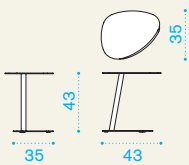

→ 3 |
→ 2 |
H 48 D 40 L 43 |
→ 9

● SMTP440T	Table, low, 43x35, warmgrey	2
● SMTP430T	Table, low, 43x35, warmwhite	2
● SMTP5400	Table, low, 43x35, iris blue	2
● SMTP4700	Table, low, 43x35, poppy red	2