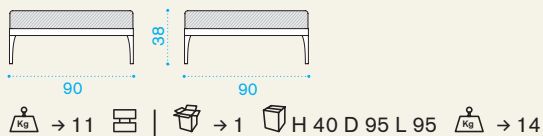

●● IFPU220T	Pouf, warmgrey	1
●● IFPU230T	Pouf, warmwhite	1
●● IFPUCU24	Cushion, nature grey	1
●● IFPUCU25	Cushion, nature white	1
● COVER113	Rain cover 91 x 91 h35	1