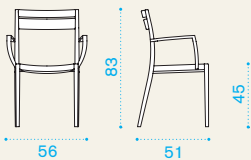

Lightwick Warmwhite +
Aluminium Warmwhite

Fabrics

Acrylic
Nature White

Acrylic
Nature Grey

Square dining table 80x80

Item	Description	Pack unit
● IFTG440T	Table, 80x80, warmgrey metal	1
● IFTG430T	Table, 80x80, warmwhite metal	1

→ 25 | → 4 | → 1 table top | H 10 D 85 L 85 | → 25 | → 1 table leg | H 10 D 10 L 80 | → 5

Dining armchair

●● IFSB220T	Armchair, stacking, warmgrey	4
●● IFSB230T	Armchair, stacking, warmwhite	4

● COVER155	Rain cover 76 x 62 h105 for 4 stacked armchairs	1
------------	--	---