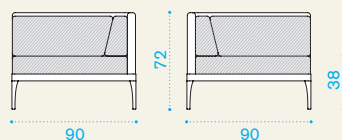

→ 13 | → 1 H 75 D 95 L 95 → 16

Item	Description	Pack unit
------	-------------	-----------

- IFCP220T Module, central, 90 cm, warmgrey 1
- IFCP230T Module, central, 90 cm, warmwhite 1

- IFPCPU24 Cushions, (seat + back), nature grey 1
- IFPCPU25 Cushions, (seat + back), nature white 1
- COVER226 Rain cover 91 x 91 h71 1

XL central module

→ 21 | → 1 H 75 D 95 L 165 → 25

- IFCG220T Module, central, 160 cm, warmgrey 1
- IFCG230T Module, central, 160 cm, warmwhite 1

- IFCGCU24 Cushions, (seat + back), nature grey 1
- IFCGCU25 Cushions, (seat + back), nature white 1
- COVER227 Rain cover 161 x 91 h71 1

Corner module

→ 15 | → 1 H 75 D 95 L 95 → 18

- IFAN220T Module, corner, 90 cm, warmgrey 1
- IFAN230T Module, corner, 90 cm, warmwhite 1

- IFANCU24 Cushions, (seat + back), nature grey 1
- IFANCU25 Cushions, (seat + back), nature white 1
- COVER228 Rain cover 91 x 91 h71 1