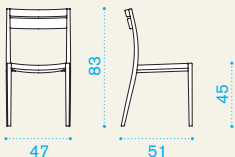

→ 25 | → 4 | → 1 table top | H 10 D 85 L 85 | → 25 | → 1 table leg | H 10 D 10 L 80 | → 5

Dining armchair

●● IFSB220T	Armchair, stacking, warmgrey	4
●● IFSB230T	Armchair, stacking, warmwhite	4

● COVER155	Rain cover 76 x 62 h105 for 4 stacked armchairs	1
------------	--	---

→ 4 | | → 4 | H 104 D 70 L 63 | → 20

Dining chair

●● IFSE220T	Chair, stacking, warmgrey	4
●● IFSE230T	Chair, stacking, warmwhite	4

● COVER116	Rain cover 52 x 76 h100 for 4 stacked chairs	1
------------	---	---