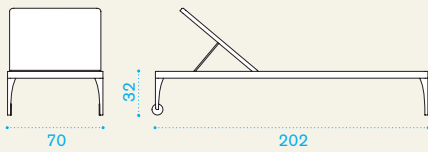

Sun lounger

→ 15 |
|
→ 1 |
H 50 D 73 L 210 |
→ 20

Item	Description	Pack unit

● IFLE220T	Sun lounger, warmgrey	1
● IFLE230T	Sun lounger, warmwhite	1

△ ● IFLEMS24	Mattress, sun lounger, nature grey, H 7 D 66 L 195	1
△ ● IFLEMS25	Mattress, sun lounger, nature white, H 7 D 66 L 195	1
● COVER140	Rain cover 210 x 70 h30	1

Smart - side table