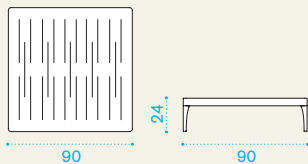

Lounge armchair

→ 11 | → 1 | H 75 D 95 L 95 → 14

- | | | |
|----------|-----------------------------|---|
| IFPO220T | Armchair, lounge, warmgrey | 1 |
| IFPO230T | Armchair, lounge, warmwhite | 1 |

- | | | |
|----------|---------------------------------------|---|
| IFPOCU24 | Cushions, (seat + back), nature grey | 1 |
| IFPOCU25 | Cushions, (seat + back), nature white | 1 |
| COVER234 | Rain cover 91 x 91 h71 | 1 |

Square coffee table 90x90

→ 11 | → 1 | H 30 D 95 L 95 → 13

- | | | |
|----------|------------------------------|---|
| IFTB440T | Table, low, 90x90, warmgrey | 1 |
| IFTB430T | Table, low, 90x90, warmwhite | 1 |