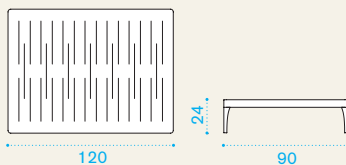

→ 16 | → 1 | H 30 D 95 L 125 → 18

IFTR440T	Table, low, 120x90, warmgrey	1
IFTR430T	Table, low, 120x90, warmwhite	1

COVER115	Rain cover 121 x 91 h23	1