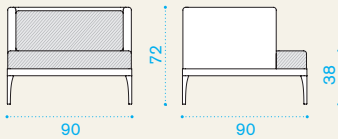

→ 11 | → 1 | H 75 D 95 L 95 → 14

IFPO220T	Armchair, lounge, warmgrey	1
IFPO230T	Armchair, lounge, warmwhite	1

IFPOCU24	Cushions, (seat + back), nature grey	1
IFPOCU25	Cushions, (seat + back), nature white	1
COVER234	Rain cover 91 x 91 h71	1

Square coffee table 90x90