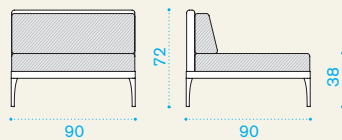

→ 13 | → 1 H 75 D 95 L 95 → 16

Item	Description	Pack unit
------	-------------	-----------

- IFCP220T Module, central, 90 cm, warmgrey 1
- IFCP230T Module, central, 90 cm, warmwhite 1

- IFPCPU24 Cushions, (seat + back), nature grey 1
- IFPCPU25 Cushions, (seat + back), nature white 1
- COVER226 Rain cover 91 x 91 h71 1

XL central module

→ 21 | → 1 H 75 D 95 L 165 → 25

- IFCG220T Module, central, 160 cm, warmgrey 1
- IFCG230T Module, central, 160 cm, warmwhite 1

- IFCGCU24 Cushions, (seat + back), nature grey 1
- IFCGCU25 Cushions, (seat + back), nature white 1
- COVER227 Rain cover 161 x 91 h71 1