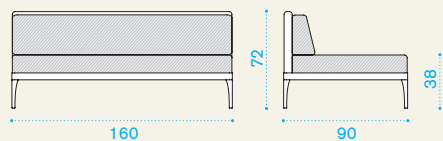

→ 13 | → 1 H 75 D 95 L 95 → 16

Item	Description	Pack unit
------	-------------	-----------

- IFCP220T Module, central, 90 cm, warmgrey 1
- IFCP230T Module, central, 90 cm, warmwhite 1

- IFPCPU24 Cushions, (seat + back), nature grey 1
- IFPCPU25 Cushions, (seat + back), nature white 1
- COVER226 Rain cover 91 x 91 h71 1

XL central module

→ 21 | → 1 H 75 D 95 L 165 → 25

- IFCG220T Module, central, 160 cm, warmgrey 1
- IFCG230T Module, central, 160 cm, warmwhite 1

- IFCGCU24 Cushions, (seat + back), nature grey 1
- IFCGCU25 Cushions, (seat + back), nature white 1
- COVER227 Rain cover 161 x 91 h71 1