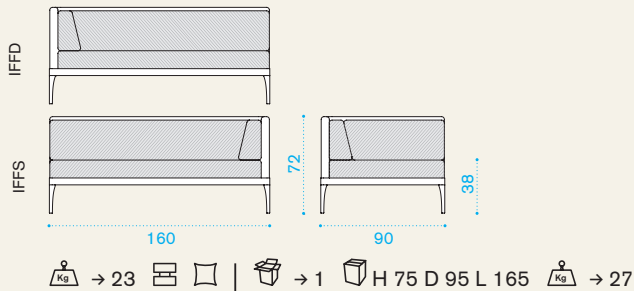

XL central module

→ 21 | → 1 H 75 D 95 L 165 → 25

- IFCG220T Module, central, 160 cm, warmgrey 1
- IFCG230T Module, central, 160 cm, warmwhite 1

- IFCGCU24 Cushions, (seat + back), nature grey 1
- IFCGCU25 Cushions, (seat + back), nature white 1
- COVER227 Rain cover 161 x 91 h71 1

Corner module

→ 15 | → 1 H 75 D 95 L 95 → 18

- IFAN220T Module, corner, 90 cm, warmgrey 1
- IFAN230T Module, corner, 90 cm, warmwhite 1

- IFANCU24 Cushions, (seat + back), nature grey 1
- IFANCU25 Cushions, (seat + back), nature white 1
- COVER228 Rain cover 91 x 91 h71 1

Item	Description	Pack unit
●● IFFD220T	Module, corner xl, right, warmgrey	1
●● IFFD230T	Module, corner xl, right, warmwhite	1
●● IFFS220T	Module, corner xl, left, warmgrey	1
●● IFFS230T	Module, corner xl, left, warmwhite	1
●● IFFDCU24	Cushions, right (seat + back), n. grey	1
●● IFFDCU25	Cushions, right (seat + back), n. white	1
●● IFFSCU24	Cushions, left (seat + back), n. grey	1
●● IFFSCU25	Cushions, left (seat + back), n. white	1
● COVER229	Rain cover 161 x 91 h71, right	1
● COVER230	Rain cover 161 x 91 h71, left	1