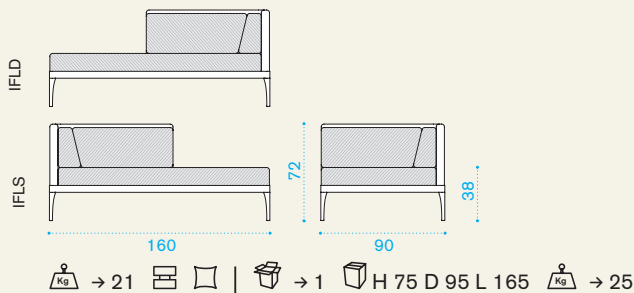

Daybed module

●● IFLD220T	Module, daybed right, warmgrey	1
●● IFLD230T	Module, daybed right, warmwhite	1
●● IFLS220T	Module, daybed left, warmgrey	1
●● IFLS230T	Module, daybed left, warmwhite	1
●● IFLDCU24	Cushions, right (seat + back), n. grey	1
●● IFLDCU25	Cushions, right (seat + back), n. white	1
●● IFLSCU24	Cushions, left (seat + back), n. grey	1
●● IFLSCU25	Cushions, left (seat + back), n. white	1
● COVER231	Rain cover 161 x 91 h71, right	1
● COVER232	Rain cover 161 x 91 h71, left	1

Pouf