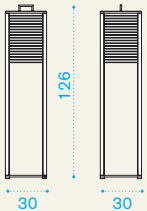

## Table lamp

Item	Description	Pack unit
GGLT0100	Lamp, table, aluminium + teak	1

→ 4 | → 1 H 55 D 29 L 29 → 5

Electrical information IP44 1 x 8W MAX 17W LED 220–240V ENERGETIC CLASS: A

## XL floor lamp

GGLG0100	Lamp, floor, tall, aluminium + teak	1
----------	-------------------------------------	---

→ 8 | → 1 H 130 D 32 L 32 → 10

Electrical information IP44 1 x 16W MAX 17W LED 220–240V ENERGETIC CLASS: A

## Wall lamp

GGLM0100	Lamp, wall, aluminium + teak	1
----------	------------------------------	---

→ 2 | → 1 H 45 D 20,5 L 28 → 3

Electrical information IP44 1 x 8W MAX 17W LED 220–240V ENERGETIC CLASS: A