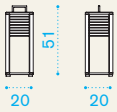

## Table lamp

Item	Description	Pack unit
GGLT0100	Lamp, table, aluminium + teak	1

→ 4 | → 1 H 55 D 29 L 29 → 5

Electrical information IP44 1 x 8W MAX 17W LED 220–240V ENERGETIC CLASS: A

## XL floor lamp

GGLG0100	Lamp, floor, tall, aluminium + teak	1
----------	-------------------------------------	---

→ 8 | → 1 H 130 D 32 L 32 → 10

Electrical information IP44 1 x 16W MAX 17W LED 220–240V ENERGETIC CLASS: A