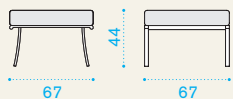

Elisir

Material

2 seater sofa

→ 25 | → 1 H 90 D 86 L 151 → 30

Lounge armchair

→ 15 | → 1 H 90 D 86 L 82 → 20

Pouf

→ 8 | → 1 H 47 D 71 L 71 → 12

Fabrics

Item	Description	Pack unit
------	-------------	-----------

EIDI310T	Sofa, white	1
EIDI4000	Sofa, mud grey	1
EIDI4800	Sofa, black	1
EIDI5100	Sofa, coffee brown	1

EIDICU25	Cushion, (seat + back) nature white	1
EIDICU24	Cushion, (seat + back) nature grey	1
COVER156	Rain cover 148 x 84 h84	1

EIPO310T	Armchair, lounge, stacking, white	1
EIPO4000	Armchair, lounge, stacking, mud grey	1
EIPO4800	Armchair, lounge, stacking, black	1
EIPO5100	Armchair, lounge, stacking, c. brown	1

EIPOCU25	Cushions (seat + back), nature white	1
EIPOCU24	Cushions (seat + back), nature grey	1
COVER157	Rain cover 78 x 84 h84	1

Round dining table Ø110

→ 20 → 5 | → 1 top H 8 D 120 L 120 → 1 leg H 75 D 54 L 54 → 25

EIRO310T	Table, 110 Ø, white	1
EIRO4000	Table, 110 Ø, mud grey	1
EIRO4800	Table, 110 Ø, black	1
EIRO5100	Table, 110 Ø, coffee brown	1