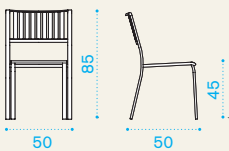

→ 8 → 2 H 101 D 54 L 67 → 19

	EIS310T Chair, stacking, white	2
	EIS4000 Chair, stacking, mud grey	2
	EIS4800 Chair, stacking, black	2
	EIS5100 Chair, stacking, coffee brown	2

	EISICU25 Cushion, nature white	1
	EISICU24 Cushion, nature grey	1
	EISECU01 Cushion pratic, ivory	1
	COVER116 Rain cover 52 x 76 h100 (6 s. chair)	1

Dining armchair