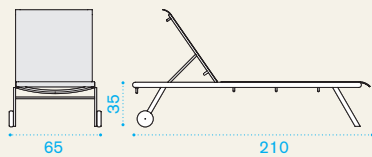

Dining chair

→ 8 → 2 H 101 D 54 L 67 → 19

	EIS310T Chair, stacking, white	2
	EIS4000 Chair, stacking, mud grey	2
	EIS4800 Chair, stacking, black	2
	EIS5100 Chair, stacking, coffee brown	2

	EISICU25 Cushion, nature white	1
	EISICU24 Cushion, nature grey	1
	EISECU01 Cushion pratic, ivory	1
	COVER116 Rain cover 52 x 76 h100 (6 s. chair)	1

Dining armchair

→ 10 → 2 H 101 D 65 L 67 → 23

	EIPI310T Armchair, dining, white	2
	EIPI4000 Armchair, dining, mud grey	2
	EIPI4800 Armchair, dining, black	2
	EIPI5100 Armchair, dining, coffee brown	2

	EISICU25 Cushion, nature white	1
	EISICU24 Cushion, nature grey	1
	EISECU01 Cushion pratic, ivory	1
	COVER155 Rain cover 76 x 62 h105 (6 s. armch.)	1

Sunbed

Item	Description	Pack unit
○ ● EILT3157	Sunbed, ivory ethitex+white	1
● ● EILT4052	Sunbed, dove grey ethitex+mud grey	1

→ 20 |
 |
 |
 |
 → 1 |
 H 16 D 73 L 216 |
 → 27

Smart – side table

○ SMTP310T	Table, low, 43x35, white	2
● SMTP4000	Table, low, 43x35, mud grey	2