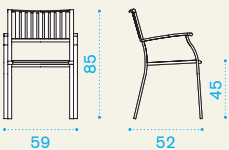

→ 85 → 6-10 | → 1 H 40 D 120 L 224 → 121

Item	Description	Pack unit
------	-------------	-----------

	EITR310T Table, 200-260x100, white	1
	EITR4000 Table, 200-260x100, mud grey	1
	EITR4800 Table, 200-260x100, black	1
	EITR5100 Table, 200-260x100, coffee brown	1
	COVER125 Rain cover 201 x 101 h75	1

Dining chair

→ 8 → 2 H 101 D 54 L 67 → 19

	EIS310T Chair, stacking, white	2
	EIS4000 Chair, stacking, mud grey	2
	EIS4800 Chair, stacking, black	2
	EIS5100 Chair, stacking, coffee brown	2

	EISICU25 Cushion, nature white	1
	EISICU24 Cushion, nature grey	1
	EISECU01 Cushion pratic, ivory	1
	COVER116 Rain cover 52 x 76 h100 (6 s. chair)	1

Dining armchair

→ 10 → 2 H 101 D 65 L 67 → 23

	EIPI310T Armchair, dining, white	2
	EIPI4000 Armchair, dining, mud grey	2
	EIPI4800 Armchair, dining, black	2
	EIPI5100 Armchair, dining, coffee brown	2

	EISICU25 Cushion, nature white	1
	EISICU24 Cushion, nature grey	1
	EISECU01 Cushion pratic, ivory	1
	COVER155 Rain cover 76 x 62 h105 (6 s. armch.)	1