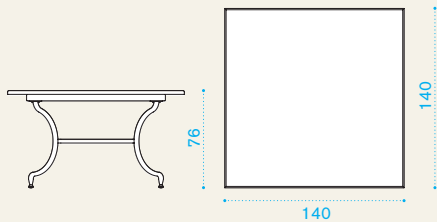

Square dining table 140x140

● EITQ310T	Table, 140x140, white	1
● EITQ4000	Table, 140x140, mud grey	1
● EITQ4800	Table, 140x140, black	1
● EITQ5100	Table, 140x140, coffee brown	1

● COVER135	Rain cover 141 x 141 h74	1

→ 65 → 8 | → 1 H 37 D 154 L 154 → 90

Rectangular dining table 160-220x90