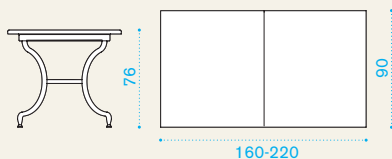

Square dining table 90x90

● EIQ9310T	Table, 90x90, white	1
● EIQ94000	Table, 90x90, mud grey	1
● EIQ94800	Table, 90x90, black	1
● EIQ95100	Table, 90x90, coffee brown	1

→ 21 → 4 | → 1 top H 8 D 94 L 117 → 1 leg H 75 D 54 L 54 → 23

Square dining table 140x140

● EITQ310T	Table, 140x140, white	1
● EITQ4000	Table, 140x140, mud grey	1
● EITQ4800	Table, 140x140, black	1
● EITQ5100	Table, 140x140, coffee brown	1

● COVER135	Rain cover 141 x 141 h74	1
------------	--------------------------	---

→ 65 → 8 | → 1 H 37 D 154 L 154 → 90

Rectangular dining table 160-220x90

● EITA310T	Table, 160-220x90, white	1
● EITA4000	Table, 160-220x90, mud grey	1
● EITA4800	Table, 160-220x90, black	1
● EITA5100	Table, 160-220x90, coffee brown	1