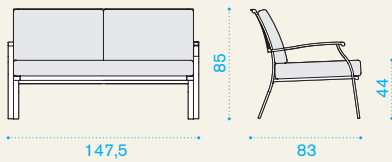

Elisir

Material

2 seater sofa

→ 25 | → 1 H 90 D 86 L 151 → 30

Lounge armchair

→ 15 | → 1 H 90 D 86 L 82 → 20

Pouf

→ 8 | → 1 H 47 D 71 L 71 → 12

Fabrics

Item	Description	Pack unit
------	-------------	-----------

EIDI310T	Sofa, white	1
EIDI4000	Sofa, mud grey	1
EIDI4800	Sofa, black	1
EIDI5100	Sofa, coffee brown	1

EIDICU25	Cushion, (seat + back) nature white	1
EIDICU24	Cushion, (seat + back) nature grey	1
COVER156	Rain cover 148 x 84 h84	1