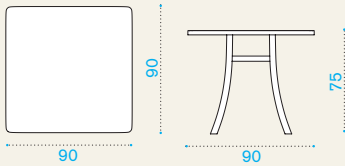

Square dining table 90x90

● EIQ9310T	Table, 90x90, white	1
● EIQ94000	Table, 90x90, mud grey	1
● EIQ94800	Table, 90x90, black	1
● EIQ95100	Table, 90x90, coffee brown	1

→ 21 → 4 | → 1 top H 8 D 94 L 117 → 1 leg H 75 D 54 L 54 → 23