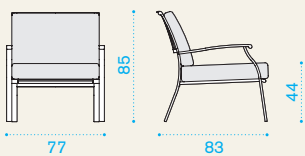

Elisir

Material

2 seater sofa

→ 25 | → 1 H 90 D 86 L 151 → 30

Lounge armchair

→ 15 | → 1 H 90 D 86 L 82 → 20

Pouf

→ 8 | → 1 H 47 D 71 L 71 → 12

Fabrics

Item	Description	Pack unit
------	-------------	-----------

EIDI310T	Sofa, white	1
EIDI4000	Sofa, mud grey	1
EIDI4800	Sofa, black	1
EIDI5100	Sofa, coffee brown	1

EIDICU25	Cushion, (seat + back) nature white	1
EIDICU24	Cushion, (seat + back) nature grey	1
COVER156	Rain cover 148 x 84 h84	1