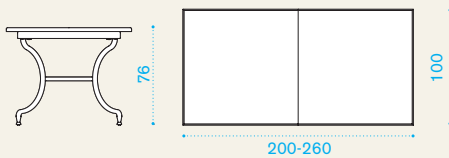

● COVER204	Rain cover 161 x 91 h74	1
------------	-------------------------	---

→ 65 → 6-8 | → 1 H 40 D 110 L 180 → 80

Elisir / Smart

Material

Fabrics

Fabrics - Classic / Pratic

XL rectangular dining table 200-260x100

→ 85 → 6-10 | → 1 H 40 D 120 L 224 → 121

Item	Description	Pack unit
------	-------------	-----------

	EITR310T Table, 200-260x100, white	1
	EITR4000 Table, 200-260x100, mud grey	1
	EITR4800 Table, 200-260x100, black	1
	EITR5100 Table, 200-260x100, coffee brown	1
	COVER125 Rain cover 201 x 101 h75	1