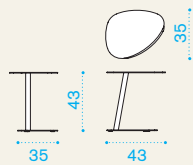

Dining chair

→ 8 → 2 H 101 D 54 L 67 → 19

	EIS310T Chair, stacking, white	2
	EIS4000 Chair, stacking, mud grey	2
	EIS4800 Chair, stacking, black	2
	EIS5100 Chair, stacking, coffee brown	2

	EISICU25 Cushion, nature white	1
	EISICU24 Cushion, nature grey	1
	EISECU01 Cushion pratic, ivory	1
	COVER116 Rain cover 52 x 76 h100 (6 s. chair)	1

Dining armchair

→ 10 → 2 H 101 D 65 L 67 → 23

	EIPI310T Armchair, dining, white	2
	EIPI4000 Armchair, dining, mud grey	2
	EIPI4800 Armchair, dining, black	2
	EIPI5100 Armchair, dining, coffee brown	2

	EISICU25 Cushion, nature white	1
	EISICU24 Cushion, nature grey	1
	EISECU01 Cushion pratic, ivory	1
	COVER155 Rain cover 76 x 62 h105 (6 s. armch.)	1

Sunbed

Item	Description	Pack unit
○ ● EILT3157	Sunbed, ivory ethitex+white	1
● ● EILT4052	Sunbed, dove grey ethitex+mud grey	1

→ 20 |
 |
 |
 |
 → 1 |
 H 16 D 73 L 216 |
 → 27

Smart – side table

○ SMTP310T	Table, low, 43x35, white	2
● SMTP4000	Table, low, 43x35, mud grey	2

→ 3 |
 → 2 |
 H 48 D 40 L 43 |
 → 9