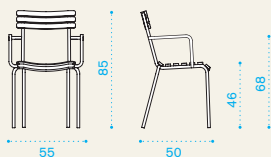

Laren

Material

Metal Mud Grey +
Pickled Teak

Metal Coffee Brown +
Natural Teak

Folding chair

→ 6 → 2 | → 2 H 25 D 47 L 101 → 14

Item	Description	Pack unit
LASE4005	Chair, folding, pickled teak+mud grey	2
LASE5101	Chair, folding, teak+coffee brown	2

Stacking chair

→ 6,5 | → 4 H 101 D 64 L 51 → 30

LASI4005	Chair, stacking, pickled teak+mud grey	4
LASI5101	Chair, stacking, teak+coffee brown	4

COVER116	Rain cover 52 x 76 h100 for 6 stacked chairs	1 €
----------	---	-----

Stacking armchair

→ 7 | → 4 H 102 D 65 L 68 → 38

LASB4005	Armchair, stacking, pickled teak+mud grey	4 €
LASB5101	Armchair, stacking, teak+coffee brown	4

COVER155	Rain cover 76 x 62 h105 for 6 stacked armchairs	1
----------	--	---

Round dining table Ø 60

Square dining table 70x70

Round → 12 → 2 | → 1 table top H 7 D 70 L 70 → 6 → 1 table leg H 76 D 43 L 43 → 8
 Square → 14 → 4 | → 1 table top H 8 D 76 L 76 → 8 → 1 table leg H 76 D 43 L 43 → 8