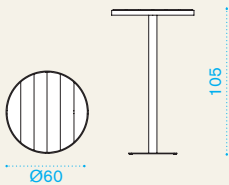

High rectangular table 120x60

→ 32 → 4-6 | → 1 H 10 D 75 L 125 → 40

LAHR4005	High table, 60x120, pickled teak+m. grey	1
LAHR5101	High table, 60x120, teak+coffee brown	1

Laren

Material

Metal Mud Grey +
Pickled Teak

Metal Coffee Brown +
Natural Teak

High stool

→ 6,5 | → 4 H 129 D 71 L 53 → 30

Item	Description	Pack unit
------	-------------	-----------

- | | | |
|----------|-----------------------------------|---|
| LASG4005 | High stool, pickled teak+mud grey | 4 |
| LASG5101 | High stool, teak+coffee brown | 4 |

High round table Ø 60

→ 12 | → 2 | → 1 table top H 7 D 70 L 70 → 6 → 1 table leg H 105 D 43 L 43 → 15

- | | | |
|----------|---|---|
| LAHT4005 | High table, 60 Ø, pickled teak+mud grey | 1 |
| LAHT5101 | High table, 60 Ø, teak+coffee brown | 1 |