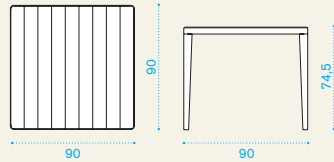

Stacking armchair

→ 7 | → 4 H 102 D 65 L 68 → 38

LASB4005	Armchair, stacking, pickled teak+mud grey	4 €
LASB5101	Armchair, stacking, teak+coffee brown	4

COVER155	Rain cover 76 x 62 h105 for 6 stacked armchairs	1
----------	--	---

Round dining table Ø 60

Square dining table 70x70

Round → 12 → 2 | → 1 table top H 7 D 70 L 70 → 6 → 1 table leg H 76 D 43 L 43 → 8
 Square → 14 → 4 | → 1 table top H 8 D 76 L 76 → 8 → 1 table leg H 76 D 43 L 43 → 8

Item	Description	Pack unit
LATT4005	Table, 60 Ø, pickled teak+mud grey	1
LATT5101	Table, 60 Ø, teak+coffee brown	1
LATP4005	Table, 70x70, pickled teak+mud grey	1
LATP5101	Table, 70x70, teak+coffee brown	1

Square dining table 90x90

→ 25 → 4 | → 1 table top H 8 D 98 L 98 → 22 → 1 table leg H 80 D 11 L 11 → 8

LATQ4005	Table, 90x90, pickled teak+mud grey	1
LATQ5101	Table, 90x90, teak+coffee brown	1
COVER124	Rain cover 91 x 91 h75	1