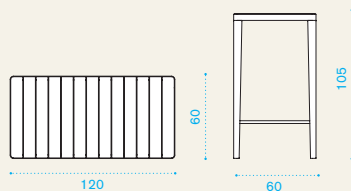

High rectangular table 120x60

→ 32 → 4-6 | → 1 H 10 D 75 L 125 → 40

LAHR4005	High table, 60x120, pickled teak+m. grey	1
LAHR5101	High table, 60x120, teak+coffee brown	1