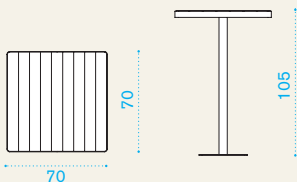

High square dining table 70x70

→ 16 | → 4 | → 1 table top H 8 D 76 L 76 → 15 → 1 table leg H 105 D 43 L 43 → 15

LAHQ4005	High table, 70x70, pickled teak+mud grey	1
LAHQ5101	High table, 70x70, teak+coffee brown	1