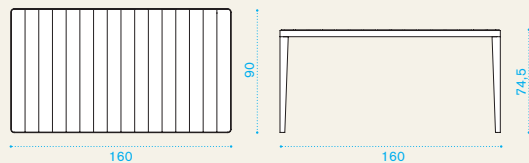

→ 35 → 6-8 | → 1 table top H 8 D 98 L 167 → 32 → 1 table leg H 80 D 11 L 11 → 8

LATR4005	Table, 160x90, pickled teak+mud grey	1
LATR5101	Table, 160x90, teak+coffee brown	1
COVER204	Rain cover 161 x 91 h74	1