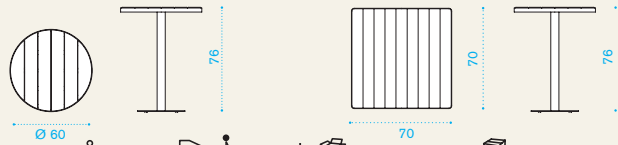

Stacking armchair

→ 7 | → 4 H 102 D 65 L 68 → 38

LASB4005	Armchair, stacking, pickled teak+mud grey	4 €
LASB5101	Armchair, stacking, teak+coffee brown	4

COVER155	Rain cover 76 x 62 h105 for 6 stacked armchairs	1
----------	--	---

Round dining table Ø 60

Square dining table 70x70

Round → 12 → 2 | → 1 table top H 7 D 70 L 70 → 6 → 1 table leg H 76 D 43 L 43 → 8
 Square → 14 → 4 | → 1 table top H 8 D 76 L 76 → 8 → 1 table leg H 76 D 43 L 43 → 8