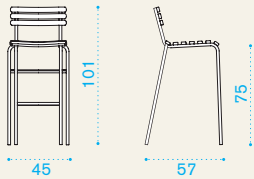

Rectangular dining table 160x90

→ 35 → 6-8 | → 1 table top H 8 D 98 L 167 → 32 → 1 table leg H 80 D 11 L 11 → 8

LATR4005	Table, 160x90, pickled teak+mud grey	1
LATR5101	Table, 160x90, teak+coffee brown	1
COVER204	Rain cover 161 x 91 h74	1

High rectangular table 120x60

→ 32 → 4-6 | → 1 H 10 D 75 L 125 → 40

LAHR4005	High table, 60x120, pickled teak+m. grey	1
LAHR5101	High table, 60x120, teak+coffee brown	1

Laren

Material

Metal Mud Grey +
Pickled Teak

Metal Coffee Brown +
Natural Teak

High stool

→ 6,5 | → 4 H 129 D 71 L 53 → 30

Item	Description	Pack unit
------	-------------	-----------

- | | | |
|----------|-----------------------------------|---|
| LASG4005 | High stool, pickled teak+mud grey | 4 |
| LASG5101 | High stool, teak+coffee brown | 4 |

High round table Ø 60

→ 12 | → 2 | → 1 table top H 7 D 70 L 70 → 6 → 1 table leg H 105 D 43 L 43 → 15

- | | | |
|----------|---|---|
| LAHT4005 | High table, 60 Ø, pickled teak+mud grey | 1 |
| LAHT5101 | High table, 60 Ø, teak+coffee brown | 1 |