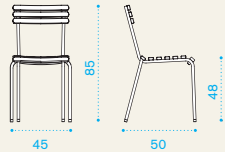

Laren

Material

Metal Mud Grey +
Pickled Teak

Metal Coffee Brown +
Natural Teak

Folding chair

→ 6 → 2 | → 2 H 25 D 47 L 101 → 14

Item	Description	Pack unit
LASE4005	Chair, folding, pickled teak+mud grey	2
LASE5101	Chair, folding, teak+coffee brown	2

Stacking chair

→ 6,5 | → 4 H 101 D 64 L 51 → 30

LASI4005	Chair, stacking, pickled teak+mud grey	4
LASI5101	Chair, stacking, teak+coffee brown	4

COVER116	Rain cover 52 x 76 h100 for 6 stacked chairs	1 €
----------	---	-----

Stacking armchair

→ 7 | → 4 H 102 D 65 L 68 → 38

LASB4005	Armchair, stacking, pickled teak+mud grey	4 €
LASB5101	Armchair, stacking, teak+coffee brown	4

COVER155	Rain cover 76 x 62 h105 for 6 stacked armchairs	1
----------	--	---

Round dining table Ø 60

Square dining table 70x70

Round → 12 → 2 | → 1 table top H 7 D 70 L 70 → 6 → 1 table leg H 76 D 43 L 43 → 8
 Square → 14 → 4 | → 1 table top H 8 D 76 L 76 → 8 → 1 table leg H 76 D 43 L 43 → 8