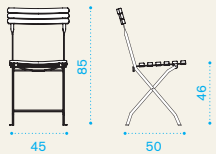

Laren

Material

Metal Mud Grey +
Pickled Teak

Metal Coffee Brown +
Natural Teak

Folding chair

→ 6 → 2 | → 2 H 25 D 47 L 101 → 14

Item	Description	Pack unit
LASE4005	Chair, folding, pickled teak+mud grey	2
LASE5101	Chair, folding, teak+coffee brown	2

Stacking chair

→ 6,5 | → 4 H 101 D 64 L 51 → 30

LASI4005	Chair, stacking, pickled teak+mud grey	4
LASI5101	Chair, stacking, teak+coffee brown	4

COVER116	Rain cover 52 x 76 h100 for 6 stacked chairs	1 €
----------	---	-----

Round dining table Ø 60

Square dining table 70x70

Round → 12 → 2 | → 1 table top H 7 D 70 L 70 → 6 → 1 table leg H 76 D 43 L 43 → 8
 Square → 14 → 4 | → 1 table top H 8 D 76 L 76 → 8 → 1 table leg H 76 D 43 L 43 → 8

High round table Ø 60

→ 12 | → 2 | → 1 table top H 7 D 70 L 70 → 6 → 1 table leg H 105 D 43 L 43 → 15

- | | | |
|----------|---|---|
| LAHT4005 | High table, 60 Ø, pickled teak+mud grey | 1 |
| LAHT5101 | High table, 60 Ø, teak+coffee brown | 1 |