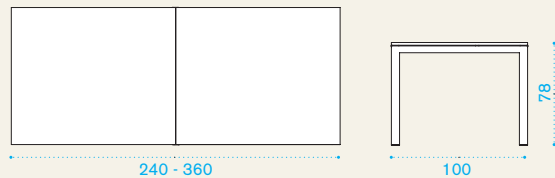

XL rectangular dining table 240-360x100

⚖️ → 90   🪑 → 8-12 | 📦 → 1   📦 H 27 D 123 L 263   ⚖️ → 110