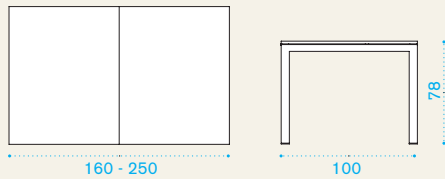

Rectangular dining table 160-250x100

⚖️ → 60   🪑 → 6-8 | 📦 → 1   📦 H 27 D 122 L 182   ⚖️ → 85