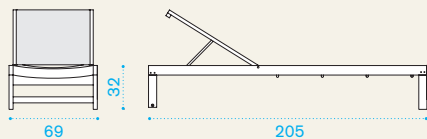

Acrylic Nature White

Acrylic Nature Grey

Acrylic Narval Blue

Acrylic Cherry Red

Sunbed – teak

→ 37 |
 |
 |
 → 2 |
 H 46 D 80 L 223 |
 → 80

Item	Description	Pack unit
------	-------------	-----------

SDLE0100	Sunbed, teak	2
----------	--------------	---

COMSLE25	Mattress, white, H 10 D 64 L 205	1
----------	----------------------------------	---

COMSLE24	Mattress, grey, H 10 D 64 L 205	1
----------	---------------------------------	---

COMSLE27	Mattress, blue, H 10 D 64 L 205	1
----------	---------------------------------	---

COMSLE29	Mattress, red, H 10 D 64 L 205	1
----------	--------------------------------	---

COVER140	Rain cover 210 x 70 h30	1
----------	-------------------------	---

Sunbed – teak + ethitex

→ 19 |
 |
 |
 → 2 |
 H 46 D 80 L 223 |
 → 46