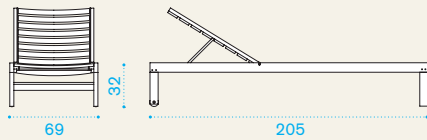

Acrylic Nature White

Acrylic Nature Grey

Acrylic Narval Blue

Acrylic Cherry Red

Sunbed – teak

→ 37 |
 |
 |
 → 2 |
 H 46 D 80 L 223 |
 → 80

Item	Description	Pack unit
------	-------------	-----------

SDLE0100	Sunbed, teak	2
----------	--------------	---

COMSLE25	Mattress, white, H 10 D 64 L 205	1
----------	----------------------------------	---

COMSLE24	Mattress, grey, H 10 D 64 L 205	1
----------	---------------------------------	---

COMSLE27	Mattress, blue, H 10 D 64 L 205	1
----------	---------------------------------	---