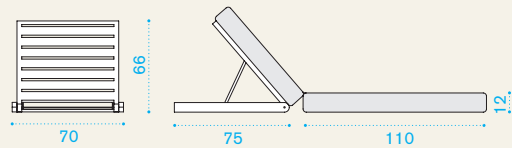

## Sandy Backrest

 SYPS0100 Backrest, teak	1
 SYMSMS520 Mattress, dove grey ethitex H 12 D 61 L 190	1

 → 7  |  → 1  H 11 D 86 L 77  → 9