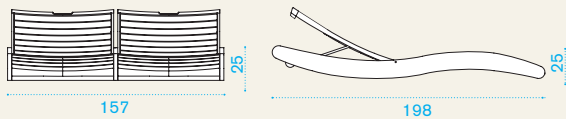

Sahara

Material

Pickled Teak

Fabrics

Acrylic Nature White

Sun lounger

→ 37 | → 1 H 30 D 90 L 212 → 42

Item	Description	Pack unit
------	-------------	-----------

SHLE0500	Sun lounger, pickled teak	1
----------	---------------------------	---

SHLEMS25	Mattress, nature white H 5 D 74 L 195	1
----------	--	---

Double sun lounger

→ 62 | → 1 H 50 D 180 L 220 → 75

SHLD0500	Sun lounger, double, pickled teak	1
----------	-----------------------------------	---

SHLDMS25	Set of 2 mattresses, nature white 2x H 5 D 74 L 195	1
----------	--	---