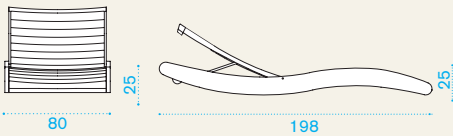

Sahara

Material

Pickled Teak

Fabrics

Acrylic Nature White

Sun lounger

→ 37 | → 1 H 30 D 90 L 212 → 42

Item	Description	Pack unit
------	-------------	-----------

SHLE0500	Sun lounger, pickled teak	1
----------	---------------------------	---

SHLEMS25	Mattress, nature white H 5 D 74 L 195	1
----------	--	---

Double sun lounger

→ 62 | → 1 H 50 D 180 L 220 → 75

SHLD0500	Sun lounger, double, pickled teak	1
----------	-----------------------------------	---

SHLDMS25	Set of 2 mattresses, nature white 2x H 5 D 74 L 195	1
----------	--	---