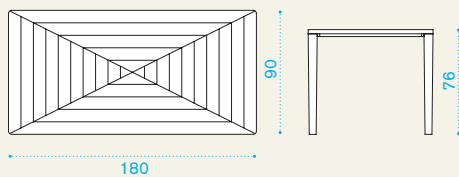

Friends

Material

Square dining table 90x90

→ 18 → 4 | → 1 H 20 D 98 L 98 → 23

Item	Description	Pack unit
------	-------------	-----------

FRTQ0500	Table, 90x90, pickled teak	1
FRTQ0100	Table, 90x90, teak	1
FRTQ0300	Table, 90x90, ostuni white	1
FRTQ0400	Table, 90x90, langhe green	1
COVER124	Rain cover 91 x 91 h75	1

Rectangular dining table 180x90

→ 30 → 8 | → 1 H 20 D 98 L 191 → 38

FRTR0500	Table, 180x90, pickled teak	1
FRTR0100	Table, 180x90, teak	1
FRTR0300	Table, 180x90, ostuni white	1
COVER118	Rain cover 181 x 91 h75	1