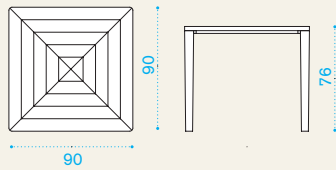

Friends

Material

Square dining table 90x90

→ 18 → 4 | → 1 H 20 D 98 L 98 → 23

Item	Description	Pack unit
------	-------------	-----------

FRTQ0500	Table, 90x90, pickled teak	1
FRTQ0100	Table, 90x90, teak	1
FRTQ0300	Table, 90x90, ostuni white	1
FRTQ0400	Table, 90x90, langhe green	1
COVER124	Rain cover 91 x 91 h75	1

Rectangular dining table 180x90

→ 30 → 8 | → 1 H 20 D 98 L 191 → 38

FRTR0500	Table, 180x90, pickled teak	1
FRTR0100	Table, 180x90, teak	1
FRTR0300	Table, 180x90, ostuni white	1
COVER118	Rain cover 181 x 91 h75	1