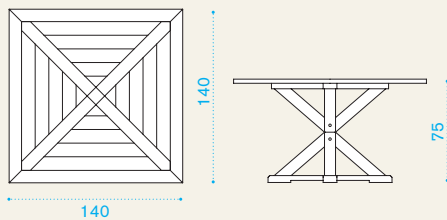

Cronos

Material

Pickled Teak Natural Teak

Round dining table Ø 147

→ 49 → 6-8 | → 1 H 20 D 156 L 156 → 65

Item	Description	Pack unit
------	-------------	-----------

	CSTT0500 Table, 147 Ø, pickled teak	1
	CSTT0100 Table, 147 Ø, teak	1
	COVER137 Rain cover Ø 148 h74	1

Square dining table 140x140

→ 52 → 8 | → 1 H 20 D 156 L 156 → 70

	CSTQ0100 Table, 140x140, teak	1
	COVER135 Rain cover 141 x 141 h74	1

Rectangular dining table 220-260-300x100

→ 100 → 8-12 | → 1 H 51,5 D 121 L 238,5 → 120