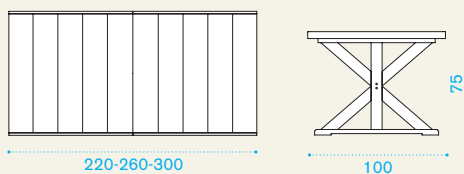

Cronos

Material

Pickled Teak Natural Teak

Round dining table Ø 147

→ 49 → 6-8 | → 1 H 20 D 156 L 156 → 65

Item	Description	Pack unit
------	-------------	-----------

	CSTT0500 Table, 147 Ø, pickled teak	1
	CSTT0100 Table, 147 Ø, teak	1
	COVER137 Rain cover Ø 148 h74	1

Square dining table 140x140

→ 52 → 8 | → 1 H 20 D 156 L 156 → 70

	CSTQ0100 Table, 140x140, teak	1
	COVER135 Rain cover 141 x 141 h74	1

Rectangular dining table 220-260-300x100

→ 100 → 8-12 | → 1 H 51,5 D 121 L 238,5 → 120