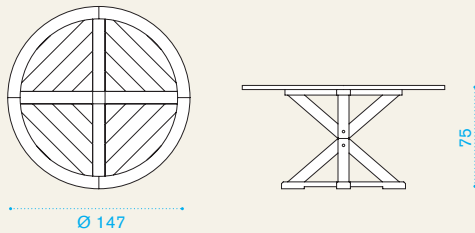

Cronos

Material

Pickled Teak Natural Teak

Round dining table Ø 147

→ 49 → 6-8 | → 1 H 20 D 156 L 156 → 65

Item	Description	Pack unit
------	-------------	-----------

	CSTT0500 Table, 147 Ø, pickled teak	1
	CSTT0100 Table, 147 Ø, teak	1
	COVER137 Rain cover Ø 148 h74	1

Square dining table 140x140

→ 52 → 8 | → 1 H 20 D 156 L 156 → 70

	CSTQ0100 Table, 140x140, teak	1
	COVER135 Rain cover 141 x 141 h74	1

Rectangular dining table 220-260-300x100

→ 100 → 8-12 | → 1 H 51,5 D 121 L 238,5 → 120