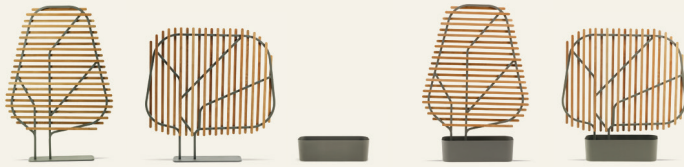

Clostra — design by Emmanuel Gallina

Material

Metal Warmgrey Natural Teak

Shield 123x175

→ 21,5
 → 1 shield
 H 10 D 130 L 180
 → 1 base
 H 30 D 80 L 80
 → 27

Item	Description	Pack unit
------	-------------	-----------

● ●	CTSCM1GTT Shield, 123x175, metal + teak	1
-----	---	---

Shield 145x145

→ 22,5
 → 1 shield
 H 10 D 150 L 150
 → 1 base
 H 30 D 80 L 80
 → 28

● ●	CTSCM2GTT Shield, 145x145, metal + teak	1
-----	---	---

Planter 33x83

→ 11,5
 → 1
 H 30 D 40 L 90
 → 15

●	CTFI0044T Planter, 33x83, metal warmgrey	1
---	--	---