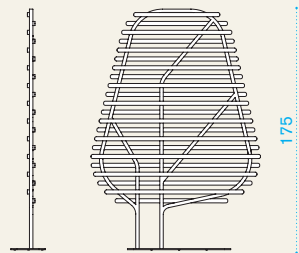

Clostra — design by Emmanuel Gallina

Material

Metal Warmgrey Natural Teak

Shield 123x175

→ 21,5
 → 1 shield
 H 10 D 130 L 180
 → 1 base
 H 30 D 80 L 80
 → 27

Item	Description	Pack unit
------	-------------	-----------

● ●	CTSCM1GTT Shield, 123x175, metal + teak	1
-----	---	---

Shield 145x145

→ 22,5
 → 1 shield
 H 10 D 150 L 150
 → 1 base
 H 30 D 80 L 80
 → 28

● ●	CTSCM2GTT Shield, 145x145, metal + teak	1
-----	---	---

Planter 33x83

→ 11,5
 → 1
 H 30 D 40 L 90
 → 15

●	CTFI0044T Planter, 33x83, metal warmgrey	1
---	--	---