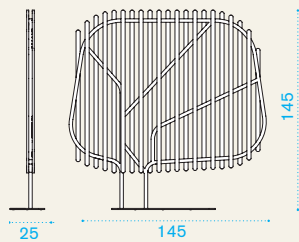

Clostra — design by Emmanuel Gallina

Material

Metal Warmgrey Natural Teak

Shield 123x175

→ 21,5
 → 1 shield
 H 10 D 130 L 180
 → 1 base
 H 30 D 80 L 80
 → 27

Item	Description	Pack unit
------	-------------	-----------

● ●	CTSCM1GTT Shield, 123x175, metal + teak	1
-----	---	---

Shield 145x145

→ 22,5
 → 1 shield
 H 10 D 150 L 150
 → 1 base
 H 30 D 80 L 80
 → 28

● ●	CTSCM2GTT Shield, 145x145, metal + teak	1
-----	---	---

Planter 33x83

→ 11,5
 → 1
 H 30 D 40 L 90
 → 15

●	CTFI0044T Planter, 33x83, metal warmgrey	1
---	--	---