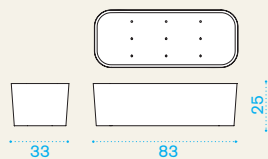

Clostra — design by Emmanuel Gallina

Material

Metal Warmgrey Natural Teak

Shield 123x175

→ 21,5
 → 1 shield
 H 10 D 130 L 180
 → 1 base
 H 30 D 80 L 80
 → 27

Item	Description	Pack unit
------	-------------	-----------

● ●	CTSCM1GTT Shield, 123x175, metal + teak	1
-----	---	---

Shield 145x145

→ 22,5
 → 1 shield
 H 10 D 150 L 150
 → 1 base
 H 30 D 80 L 80
 → 28

● ●	CTSCM2GTT Shield, 145x145, metal + teak	1
-----	---	---

Planter 33x83

→ 11,5
 → 1
 H 30 D 40 L 90
 → 15

●	CTFI0044T Planter, 33x83, metal warmgrey	1
---	--	---