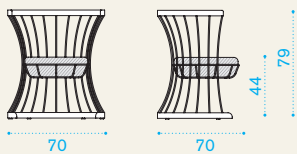

→ 18 | → 1 H 86 D 88 L 174 → 28

Item	Description	Pack unit
------	-------------	-----------

CLDI3100	Sofa, white	1
----------	-------------	---

CLCD0012	Cushion, (seat + back), dove grey	1
----------	-----------------------------------	---

CLCD0010	Cushion, (seat + back), lilac	1
----------	-------------------------------	---

CLCD0026	Cushion, (seat + back), lime	1
----------	------------------------------	---

Lounge armchair

→ 7 | → 1 H 86 D 76 L 65 → 14