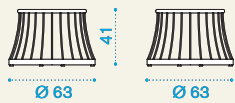

CLPO3100	Armchair, white	1
----------	-----------------	---

CLCP0012	Cushion, (seat + back), dove grey	1
----------	-----------------------------------	---

CLCP0010	Cushion, (seat + back), lilac	1
----------	-------------------------------	---

CLCP0026	Cushion, (seat + back), lime	1
----------	------------------------------	---

Pouf

 → 6 |  → 1  H 46 D 69 L 69  → 11

<u>Item</u>	<u>Description</u>	<u>Pack unit</u>
-------------	--------------------	------------------

	CLPU3100 Pouf, white	1
---	----------------------	---

	CLCPU012 Cushion, dove grey	1
---	-----------------------------	---

	CLCPU010 Cushion, lilac	1
---	-------------------------	---

	CLCPU026 Cushion, lime	1
---	------------------------	---

Coffee table Ø 63

 → 8 |  → 1  H 48 D 70 L 70  → 15

	CLTB3100 Table, low, 63 Ø, white	1
---	----------------------------------	---