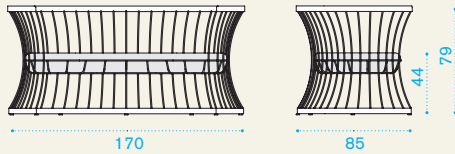

→ 18 | → 1 H 86 D 88 L 174 → 28

Item	Description	Pack unit
------	-------------	-----------

CLDI3100	Sofa, white	1
----------	-------------	---

CLCD0012	Cushion, (seat + back), dove grey	1
----------	-----------------------------------	---

CLCD0010	Cushion, (seat + back), lilac	1
----------	-------------------------------	---

CLCD0026	Cushion, (seat + back), lime	1
----------	------------------------------	---

Lounge armchair

→ 7 | → 1 H 86 D 76 L 65 → 14