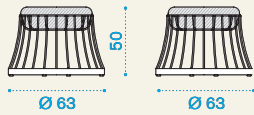

→ 18 | → 1 H 86 D 88 L 174 → 28

Item	Description	Pack unit
------	-------------	-----------

CLDI3100	Sofa, white	1
----------	-------------	---

CLCD0012	Cushion, (seat + back), dove grey	1
----------	-----------------------------------	---

CLCD0010	Cushion, (seat + back), lilac	1
----------	-------------------------------	---

CLCD0026	Cushion, (seat + back), lime	1
----------	------------------------------	---

Lounge armchair

→ 7 | → 1 H 86 D 76 L 65 → 14

CLPO3100	Armchair, white	1
----------	-----------------	---

CLCP0012	Cushion, (seat + back), dove grey	1
----------	-----------------------------------	---

CLCP0010	Cushion, (seat + back), lilac	1
----------	-------------------------------	---

CLCP0026	Cushion, (seat + back), lime	1
----------	------------------------------	---

Pouf

 → 6 |  → 1  H 46 D 69 L 69  → 11

<u>Item</u>	<u>Description</u>	<u>Pack unit</u>
-------------	--------------------	------------------