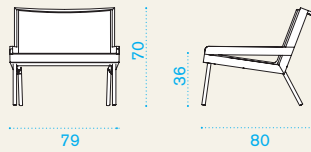

Allaperto Urban

design by Matteo Thun & Antonio Rodriguez

Material

Metal Coffee Brown +
Pickled Teak +
Batyline Canatex cappuccino padded

Velum
Grey Stone

Lounge armchair

→ 12 | → 1 H 75 D 85 L 80 → 22

Item	Description	Pack unit
------	-------------	-----------

	AAPL00GC0 Urban, lounge armchair, cappuccino	1
--	--	---

	COVER307 Rain cover 81 x 82 h70	1
--	---------------------------------	---

2 seater sofa

→ 17 | → 1 H 75 D 85 L 126 → 25

	AAD200GC0 Urban, sofa, cappuccino	1
--	-----------------------------------	---

	COVER308 Rain cover 126 x 82 h70	1
--	----------------------------------	---

Square coffee table 50x50

→ 11,5 | → 1 H 42 D 55 L 55 → 13,5

	AATQBADC0 Urban, table, low, 50x50, p. teak	1
--	---	---

	COVER309 Rain cover 52 x 52 h40	1
--	---------------------------------	---

Rectangular coffee table 100x70

→ 22,5 |
 → 1 H 42 D 75 L 105 → 23,5

Item	Description	Pack unit
------	-------------	-----------

AATRADC0	Urban, table, low, 100x70, p. teak	1
----------	------------------------------------	---