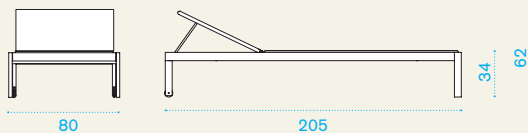

	COVER308 Rain cover 126 x 82 h70	1
--	----------------------------------	---

Square coffee table 50x50

→ 11,5 | → 1 H 42 D 55 L 55 → 13,5

	AATQBADC0 Urban, table, low, 50x50, p. teak	1
--	---	---

	COVER309 Rain cover 52 x 52 h40	1
--	---------------------------------	---

Rectangular coffee table 100x70

→ 22,5 |
 → 1 H 42 D 75 L 105 → 23,5

Item	Description	Pack unit
------	-------------	-----------

AATRADC0	Urban, table, low, 100x70, p. teak	1
----------	------------------------------------	---

COVER310	Rain cover 102 x 72 h40	1
----------	-------------------------	---

Sunbed

→ 28 |
 → 1 H 15 D 85 L 210 → 38

AALE00GC0	Urban, sunbed, cappuccino	1
-----------	---------------------------	---

COVER315	Rain cover 207 x 82 h34	1
----------	-------------------------	---

Lounge bed

→ 95 |
 → 2 sunbed H 15 D 85 L 210 tubes H 205 D 160 L 25 → 175

AAAL00GC0	Urban, alcove + curtains, cappuccino	1
-----------	--------------------------------------	---