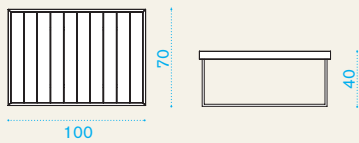

	COVER308 Rain cover 126 x 82 h70	1
--	----------------------------------	---

Square coffee table 50x50

→ 11,5 | → 1 H 42 D 55 L 55 → 13,5

	AATQBADC0 Urban, table, low, 50x50, p. teak	1
--	---	---

	COVER309 Rain cover 52 x 52 h40	1
--	---------------------------------	---

Rectangular coffee table 100x70

→ 22,5 |
 → 1 H 42 D 75 L 105 → 23,5

Item	Description	Pack unit
------	-------------	-----------

AATRADC0	Urban, table, low, 100x70, p. teak	1
----------	------------------------------------	---