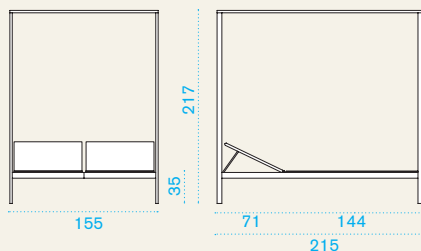

Rectangular coffee table 100x70

→ 22,5 |
 → 1 H 42 D 75 L 105 → 23,5

Item	Description	Pack unit
------	-------------	-----------

AATRADC0	Urban, table, low, 100x70, p. teak	1
----------	------------------------------------	---

COVER310	Rain cover 102 x 72 h40	1
----------	-------------------------	---

Sunbed

→ 28 |
 → 1 H 15 D 85 L 210 → 38

AALE00GC0	Urban, sunbed, cappuccino	1
-----------	---------------------------	---

COVER315	Rain cover 207 x 82 h34	1
----------	-------------------------	---

Lounge bed

→ 95 |
 → 2 sunbed H 15 D 85 L 210 tubes H 205 D 160 L 25 → 175

AAAL00GC0	Urban, alcove + curtains, cappuccino	1
-----------	--------------------------------------	---