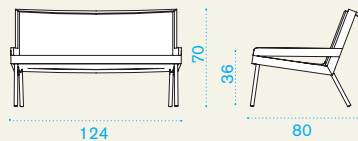

Allaperto Urban

design by Matteo Thun & Antonio Rodriguez

Material

Metal Coffee Brown +
Pickled Teak +
Batyline Canatex cappuccino padded

Velum
Grey Stone

Lounge armchair

→ 12 | → 1 H 75 D 85 L 80 → 22

Item	Description	Pack unit
------	-------------	-----------

	AAPL00GC0 Urban, lounge armchair, cappuccino	1
--	--	---

	COVER307 Rain cover 81 x 82 h70	1
--	---------------------------------	---

2 seater sofa

→ 17 | → 1 H 75 D 85 L 126 → 25

	AAD200GC0 Urban, sofa, cappuccino	1
--	-----------------------------------	---

	COVER308 Rain cover 126 x 82 h70	1
--	----------------------------------	---

Square coffee table 50x50

→ 11,5 | → 1 H 42 D 55 L 55 → 13,5

	AATQBADC0 Urban, table, low, 50x50, p. teak	1
--	---	---

	COVER309 Rain cover 52 x 52 h40	1
--	---------------------------------	---

Rectangular coffee table 100x70

→ 22,5 |
 → 1 H 42 D 75 L 105 → 23,5

Item	Description	Pack unit
------	-------------	-----------

AATRADC0	Urban, table, low, 100x70, p. teak	1
----------	------------------------------------	---