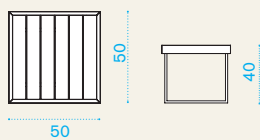

	AAPL00GC0 Urban, lounge armchair, cappuccino	1
--	--	---

	COVER307 Rain cover 81 x 82 h70	1
--	---------------------------------	---

2 seater sofa

→ 17 | → 1 H 75 D 85 L 126 → 25

	AAD200GC0 Urban, sofa, cappuccino	1
--	-----------------------------------	---

	COVER308 Rain cover 126 x 82 h70	1
--	----------------------------------	---

Square coffee table 50x50

→ 11,5 | → 1 H 42 D 55 L 55 → 13,5

	AATQBADC0 Urban, table, low, 50x50, p. teak	1
--	---	---

	COVER309 Rain cover 52 x 52 h40	1
--	---------------------------------	---

Rectangular coffee table 100x70

→ 22,5 |
 → 1 H 42 D 75 L 105 → 23,5

Item	Description	Pack unit
------	-------------	-----------

AATRADC0	Urban, table, low, 100x70, p. teak	1
----------	------------------------------------	---