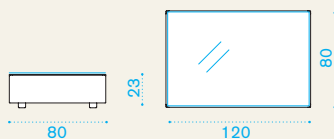

Square coffee table 87x87

→ 10 | → 1 H 33 D 96 L 96 → 11

- | | | |
|--|---|---|
| | CBTB20GL Table, low, with glass, 87x87, bark | 1 |
| | CBTB21GL Table, low, with glass, 87x87, white | 1 |

- | | | |
|--|---------------------------------|---|
| | COVER114 Rain cover 91 x 91 h23 | 1 |
|--|---------------------------------|---|

Rectangular coffee table 120x80

→ 14 | → 1 H 33 D 129 L 91 → 18

- | | | |
|--|--|---|
| | CBTX20GL Table, low, with glass, 120x80, bark | 1 |
| | CBTX21GL Table, low, with glass, 120x80, white | 1 |

- | | | |
|--|----------------------------------|---|
| | COVER115 Rain cover 121 x 91 h23 | 1 |
|--|----------------------------------|---|