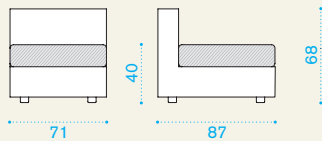

→ 15 | → 1 H 72 D 90 L 73 → 18

	CBSP2000 Module, back, bark	1
	CBSP2100 Module, back, white	1

	CBSPSS010 Cushion (seat + back), ivory	1
	CBSPSS120 Cushion (seat + back), dove grey	1
	COVER159 Rain cover 72 x 88 h67	1

Square coffee table 87x87