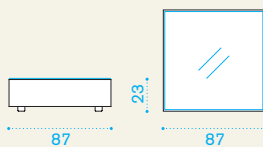

Square coffee table 87x87

→ 10 | → 1 H 33 D 96 L 96 → 11

- | | | |
|--|---|---|
| | CBTB20GL Table, low, with glass, 87x87, bark | 1 |
| | CBTB21GL Table, low, with glass, 87x87, white | 1 |

- | | | |
|--|---------------------------------|---|
| | COVER114 Rain cover 91 x 91 h23 | 1 |
|--|---------------------------------|---|