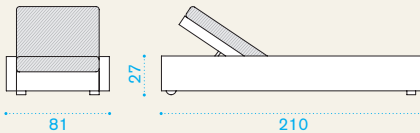

Rectangular coffee table 120x80

→ 14 | → 1 H 33 D 129 L 91 → 18

- | | | |
|--|--|---|
| | CBTX20GL Table, low, with glass, 120x80, bark | 1 |
| | CBTX21GL Table, low, with glass, 120x80, white | 1 |

- | | | |
|--|----------------------------------|---|
| | COVER115 Rain cover 121 x 91 h23 | 1 |
|--|----------------------------------|---|

Cube

Material

Etwick
Bark

Etwick
White

Fabrics

Acrylic
Ivory

Acrylic
Dove Grey

Sunbed

→ 35 | → 1 H 33 D 86 L 216 → 38

Item	Description	Pack unit
------	-------------	-----------

	CBLE2000 Sunbed, bark	1
	CBLE2100 Sunbed, white	1

	CBLECU01 Mattress, ivory, H 10 D 64 L 205	1
--	--	---

	CBLECU12 Mattress, dove grey, H 10 D 64 L 205	1
--	--	---