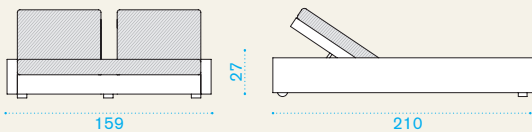

→ 65 | → 1 H 33 D 170 L 216 → 70

	CBLB2000 Sunbed, double, bark	1

	CBLB2100 Sunbed, double, white	1

	CBLBCU01 Mattress, ivory, H 10 D 128 L 205	1

	CBLBCU12 Mattress, dove grey, H 10 D 128 L 205	1

	COVER161 Rain cover 211 x 163 h26	1

Footstool

→ 6 | → 1 H 43 D 46 L 46 → 7

	CBPU2000 Footstool, bark	1

	CBPU2100 Footstool, white	1