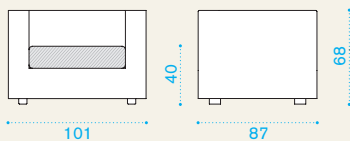

Cube

Material

Etwick Bark Etwick White

Fabrics

Acrylic Ivory Acrylic Dove Grey

3 seater sofa

→ 36 | | → 1 H 72 D 90 L 204 → 43

Item	Description	Pack unit
------	-------------	-----------

Lounge armchair

→ 21 | | → 1 H 72 D 90 L 103 → 24

- | | | |
|----------|-----------------|---|
| CBPO2000 | Armchair, bark | 1 |
| CBPO2100 | Armchair, white | 1 |

- | | | |
|-----------|----------------------------------|---|
| CBPLSS010 | Cushion (seat + back), ivory | 1 |
| CBPLSS120 | Cushion (seat + back), dove grey | 1 |
| COVER119 | Rain cover 102 x 88 h67 | 1 |