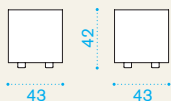

→ 35 | → 1 H 33 D 86 L 216 → 38

Item	Description	Pack unit
------	-------------	-----------

	CBLE2000 Sunbed, bark	1
	CBLE2100 Sunbed, white	1

	CBLECU01 Mattress, ivory, H 10 D 64 L 205	1
--	--	---

	CBLECU12 Mattress, dove grey, H 10 D 64 L 205	1
--	--	---

	COVER160 Rain cover 211 x 82 h26	1
--	----------------------------------	---

Double sunbed

→ 65 | → 1 H 33 D 170 L 216 → 70

	CBLB2000 Sunbed, double, bark	1
--	-------------------------------	---

	CBLB2100 Sunbed, double, white	1
--	--------------------------------	---

	CBLBCU01 Mattress, ivory, H 10 D 128 L 205	1
--	---	---

	CBLBCU12 Mattress, dove grey, H 10 D 128 L 205	1
--	---	---

	COVER161 Rain cover 211 x 163 h26	1
--	-----------------------------------	---

Footstool