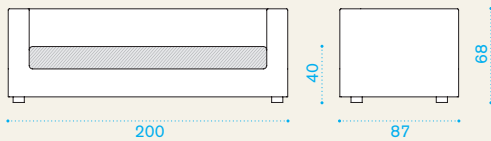

Cube

Material

Etwick Bark Etwick White

Fabrics

Acrylic Ivory Acrylic Dove Grey

3 seater sofa

→ 36 | | → 1 H 72 D 90 L 204 → 43

Item	Description	Pack unit
------	-------------	-----------

Lounge armchair

→ 21 | | → 1 H 72 D 90 L 103 → 24

- | | | |
|----------|-----------------|---|
| CBPO2000 | Armchair, bark | 1 |
| CBPO2100 | Armchair, white | 1 |

- | | | |
|-----------|----------------------------------|---|
| CBPLSS010 | Cushion (seat + back), ivory | 1 |
| CBPLSS120 | Cushion (seat + back), dove grey | 1 |
| COVER119 | Rain cover 102 x 88 h67 | 1 |