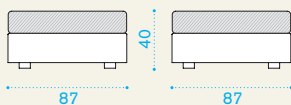

Lounge armchair

→ 21 | | → 1 H 72 D 90 L 103 → 24

- | | | |
|----------|-----------------|---|
| CBPO2000 | Armchair, bark | 1 |
| CBPO2100 | Armchair, white | 1 |

- | | | |
|-----------|----------------------------------|---|
| CBPLSS010 | Cushion (seat + back), ivory | 1 |
| CBPLSS120 | Cushion (seat + back), dove grey | 1 |
| COVER119 | Rain cover 102 x 88 h67 | 1 |

Pouf module

→ 9 | → 1 H 42 D 96 L 96 → 11

- | | | |
|----------|-------------|---|
| CBMP2000 | Pouf, bark | 1 |
| CBMP2100 | Pouf, white | 1 |

- | | | |
|----------|------------------------|---|
| CBMPCU01 | Cushion, ivory | 1 |
| CBMPCU12 | Cushion, dove grey | 1 |
| COVER113 | Rain cover 90 x 90 h35 | 1 |