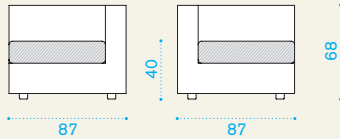

Corner module

→ 19 | → 1 H 72 D 90 L 103 → 20

Item	Description	Pack unit

	CBAN2000 Module, corner, bark	1
	CBAN2100 Module, corner, white	1

	CBANSS010 Cushion (seat + back), ivory	1
	CBANSS120 Cushion (seat + back), dove grey	1
	COVER224 Rain cover 88 x 88 h67	1

Back module