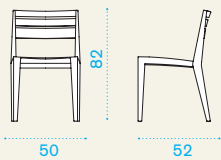

● RBPDIM010	Armchair, teak	4
-------------	----------------	---

● RBCU00240	Cushion, seat, nature grey	1
-------------	----------------------------	---

● RBCU00250	Cushion, seat, nature white	1
-------------	-----------------------------	---

● COVER155	Rain cover 76 x 62 h105 for 4 stacked armchairs	1
------------	---	---

→ 8 |
 |
 → 4 |
 H 105 D 62 L 85 |
 → 38

Dining chair

● RBSEIM010	Chair, teak	4
-------------	-------------	---

● RBCU00240	Cushion, seat, nature grey	1
-------------	----------------------------	---

● RBCU00250	Cushion, seat, nature white	1
-------------	-----------------------------	---

● COVER116	Rain cover 52 x 76 h100 for 4 stacked chairs	1
------------	--	---

→ 7 |
 |
 → 4 |
 H 105 D 55 L 85 |
 → 32