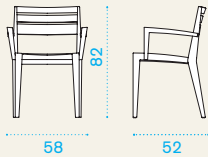

Dining armchair

Item	Description	Pack unit

● RBPDIM010	Armchair, teak	4

● RBCU00240	Cushion, seat, nature grey	1

● RBCU00250	Cushion, seat, nature white	1

● COVER155	Rain cover 76 x 62 h105 for 4 stacked armchairs	1

→ 8 |
|
→ 4 |
H 105 D 62 L 85 |
→ 38