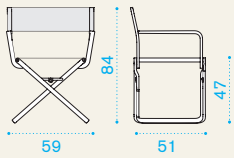

Studios

Material

Aluminium Warmwhite Aluminium Warmgrey

Fabrics

Acrylic Nature White Acrylic Nature Grey

Folding armchair

→ 6 |
 → 1 |
 H 104 D 34 L 55 |
 → 8

Item	Description	Pack unit
<input type="radio"/> <input checked="" type="radio"/> SOSB4324	Director chair, folding, warmwhite, nature grey fabric	1
<input checked="" type="radio"/> <input type="radio"/> SOSB4425	Director chair, folding, warmgrey, nature white fabric	1
<input type="radio"/> <input type="radio"/> SOSB4325	Director chair, folding, warmwhite, nature white fabric	1