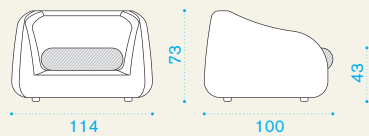

Lounge armchair

→ 23 | → 1 H 74 D 104 L 115 → 26

PHPO2000	Armchair, bark	1
PHPO2100	Armchair, white	1

PHPLSS010	Cushion (seat + back), ivory	1
PHPLSS120	Cushion (seat + back), dove grey	1
COVER163	Rain cover 115 x 101 h72	1