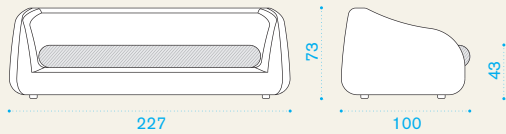

→ 48 | → 1 H 74 D 104 L 231 → 46

Item	Description	Pack unit
------	-------------	-----------

PHDI2000	Sofa, bark	1
PHDI2100	Sofa, white	1

PHD3SS010	Cushion (seat + back), ivory	1
PHD3SS120	Cushion (seat + back), dove grey	1
COVER162	Rain cover 228 x 101 h72	1