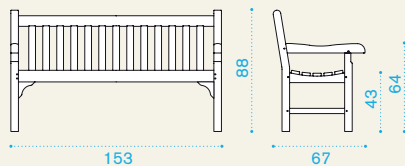

Bench

<u>Item</u>	<u>Description</u>	<u>Pack unit</u>
NHDM0500	Bench, pickled teak	1
NHDM00CO	Bench, pickled teak chocolate	1
NHDM0100	Bench, teak	1
NHDM0300	Bench, ostuni white	1
NHDM0200	Bench, pantelleria blue	1
NHDM0400	Bench, langhe green	1
NHDM0600	Bench, lipari grey	1
NHCL0001	Cushions classic (2 p.), ivory 2x H 6 D 48 L 72	1
NHCL0028	Cushions classic (2 p.), black stone 2x H 6 D 48 L 72	1
NHCL0029	Cushions classic (2 p.), cherry red 2x H 6 D 48 L 72	1
NHCL0039	Cushions classic (2 p.), espresso 2x H 6 D 48 L 72	1