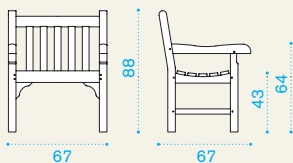

## Armchair

Item	Description	Pack unit
NHPM0500	Armchair, pickled teak	1
NHPM00CO	Armchair, pickled teak chocolate	1
NHPM0100	Armchair, teak	1
NHPM0300	Armchair, ostuni white	1
NHPM0200	Armchair, pantelleria blue	1
NHPM0400	Armchair, langhe green	1
NHPM0600	Armchair, lipari grey	1
NHCC0001	Cushion classic, ivory, H 6 D 48 L 57	1
NHCC0028	Cushion classic, black stone, H 6 D 48 L 57	1
NHCC0029	Cushion classic, cherry red, H 6 D 48 L 57	1
NHCC0039	Cushion classic, espresso, H 6 D 48 L 57	1