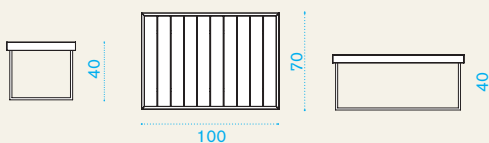

Square coffee table 50x50

Rectangular coffee table 100x70

50x50 → 11 | → 1 H 42 D 55 L 55 → 13 | 100x70 → 22 | → 1 H 42 D 75 L 105 → 23

AATQBAWB0	Grand Hotel, table, low, 50x50, white	1
AATRBAWB0	Grand Hotel, table, low, 100x70, white	1

COVER309	Rain cover 52 x 52 h40	1
COVER310	Rain cover 102 x 72 h40	1