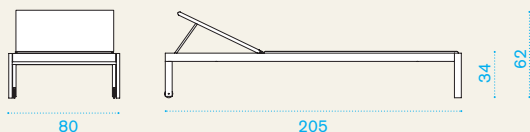

Sunbed

→ 28 | → 1 H 15 D 85 L 210 → 38

AALE00FW0	Grand Hotel, sunbed, strings	1

AAMS00250	Mattress, nature white with blue narval piping	1
COVER315	Rain cover 207 x 82 h34	1