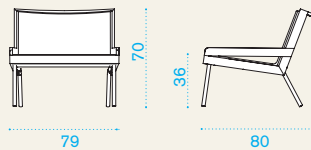

Lounge armchair

→ 12 | → 1 H 75 D 85 L 80 → 25