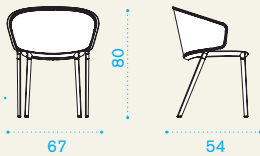

  PVPDIMNWO Armchair, dining, tight, warmwhite 2

 → 9  |  → 2  H 95 D 75 L 75  → 24