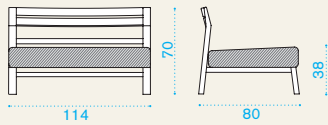

Central module

→ 19 | → 1 H 80 D 120 L 90 → 44,5

Corner module