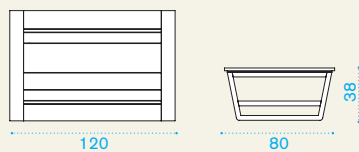

XL coffee table 120x80

→ 18 | | → 1 | H 10 D 85 L 125 | → 22

- COTB0100 Table, low, 120x80, teak 1
- COTB0500 Table, low, 120x80, pickled teak 1

- COVER139 Rain cover 121 x 81 h37 1

Dining armchair