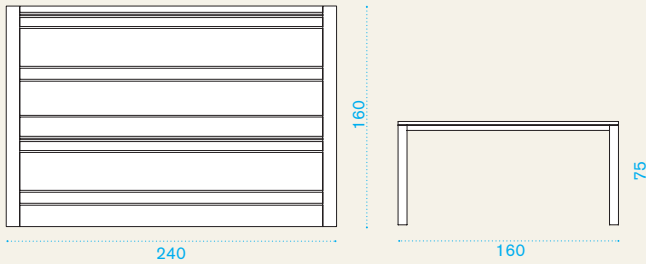

Rectangular dining table 240x160

→ 70 → 10-12 | → 1 H 20 D 170 L 250 → 157

CORT0100	Table, dining, 160x240, teak	1
CORT0500	Table, dining, 160x240, pickled teak	1
COVER147	Rain cover 241 x 161 h74	1