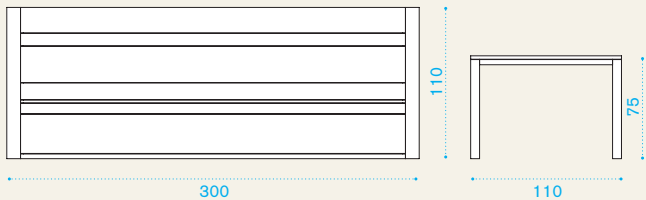

XL rectangular dining table 300x110

→ 60 → 12 | → 1 H 20 D 115 L 310 → 138

COTA0100	Table, dining, 300x110, teak	1
COTA0500	Table, dining, 300x110, pickled teak	1
COVER109	Rain cover 301 x 111 h74	1

Sun lounger