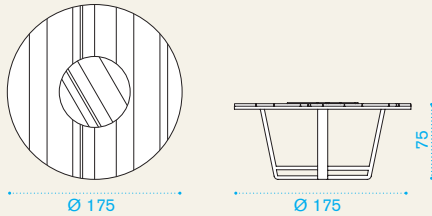

### XL coffee table 120x80

→ 18 | | → 1 | H 10 D 85 L 125 | → 22

- COTB0100 Table, low, 120x80, teak 1
- COTB0500 Table, low, 120x80, pickled teak 1

- COVER139 Rain cover 121 x 81 h37 1

### Dining armchair

→ 10 | | → 1 | H 89 D 64 L 64 | → 12

- COSB0100 Armchair, dining, teak 1
- COSB0500 Armchair, dining, pickled teak 1

- COCUSB25 Cushion, seat, nature white 1
- COCUSB24 Cushion, seat, nature grey 1
- COCUSB28 Cushion, seat, black stone 1
- COCUSB27 Cushion, seat, narval blue 1
- COCUSB29 Cushion, seat, cherry red 1
- COVER104 Rain cover 58 x 58 h84 1

### Round dining table Ø 175

→ 75 → 9-10 | → 1 H 22 D 184 L 184 → 131

Item	Description	Pack unit
COTT0100	Table, 175 Ø, round, teak	1
COTT0500	Table, 175 Ø, round, pickled teak	1
COVER105	Rain cover Ø 176 h74	1