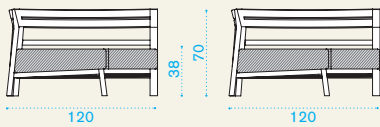

→ 25 | → 1 H 80 D 140 L 140 → 63

Back end module left / right