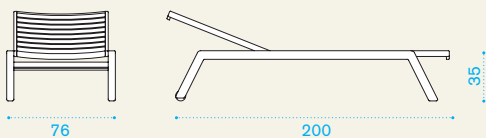

→ 25 | → 1 H 40 D 84 L 213 → 40

COLE0100	Sun lounger, teak	1
COLE0500	Sun lounger, pickled teak	1

COMSLE25	Mattress, white, H 6 D 63 L 195	1
COMSLE24	Mattress, grey, H 6 D 63 L 195	1
COMSLE28	Mattress, black, H 6 D 63 L 195	1
COMSLE27	Mattress, blue, H 6 D 63 L 195	1
COMSLE29	Mattress, red, H 6 D 63 L 195	1
COVER103	Rain cover 201 x 77 h34	1