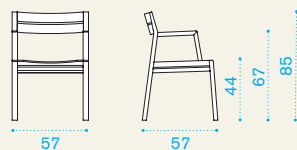

### XL coffee table 120x80

→ 18 | | → 1 | H 10 D 85 L 125 | → 22

- COTB0100 Table, low, 120x80, teak 1
- COTB0500 Table, low, 120x80, pickled teak 1

- COVER139 Rain cover 121 x 81 h37 1

### Dining armchair

→ 10 | | → 1 | H 89 D 64 L 64 | → 12

- COSB0100 Armchair, dining, teak 1
- COSB0500 Armchair, dining, pickled teak 1

- COCUSB25 Cushion, seat, nature white 1
- COCUSB24 Cushion, seat, nature grey 1
- COCUSB28 Cushion, seat, black stone 1
- COCUSB27 Cushion, seat, narval blue 1
- COCUSB29 Cushion, seat, cherry red 1
- COVER104 Rain cover 58 x 58 h84 1