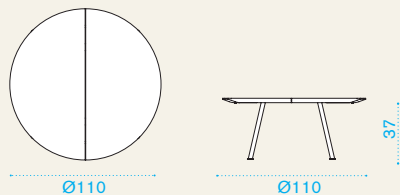

## Lounge chair

→ 8,5 | → 2 H 102 D 78 L 75 → 20

Item	Description	Pack unit
------	-------------	-----------

- |  |   |   |
|--|---|---|
|  | AGPL00NT0 Chair, lounge, sepia black + teak   | 2 |
|  | AGPLCUTO30 Cushion, round, velvet blue        | 1 |
|  | AGPLCUTO34 Cushion, round, velvet artic grey  | 1 |
|  | AGPLCUTO35 Cushion, round, geometric terra    | 1 |
|  | AGPLCUTO36 Cushion, round, geometric marine   | 1 |
|  | AGPLCUSA30 Cushion, shaped, velvet blue       | 1 |
|  | AGPLCUSA34 Cushion, shaped, velvet artic grey | 1 |
|  | AGPLCUSA35 Cushion, shaped, geometric terra   | 1 |
|  | AGPLCUSA36 Cushion, shaped, geometric marine  | 1 |
|  | AGPLCUSA28 Cushion, shaped, black stone       | 1 |
|  | COVER302 Rain cover 72 x 67 h67               | 1 |

## Coffee table 65x65

→ 9 | → 1 H 40 D 67 L 67 → 12

- |  |   |   |
|--|---|---|
|  | AGTABANT0 Table, low, 65x65, sepia black + teak | 1 |
|  | COVER303 Rain cover 67 x 67 h37                 | 1 |

## Coffee table Ø 110

→ 20 | → 1 H 40 D 112 L 112 → 25

- |  |   |   |
|--|---|---|
|  | AGTTBANTT Table, low, 110 Ø, sepia black + teak | 1 |
|  | COVER314 Rain cover 112 x 112 h37               | 1 |