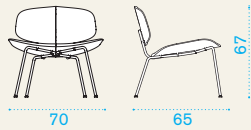

## Lounge chair

→ 8,5 | → 2 H 102 D 78 L 75 → 20

Item	Description	Pack unit
------	-------------	-----------

- |  |   |   |
|--|---|---|
|  | AGPL00NT0 Chair, lounge, sepia black + teak   | 2 |
|  | AGPLCUTO30 Cushion, round, velvet blue        | 1 |
|  | AGPLCUTO34 Cushion, round, velvet artic grey  | 1 |
|  | AGPLCUTO35 Cushion, round, geometric terra    | 1 |
|  | AGPLCUTO36 Cushion, round, geometric marine   | 1 |
|  | AGPLCUSA30 Cushion, shaped, velvet blue       | 1 |
|  | AGPLCUSA34 Cushion, shaped, velvet artic grey | 1 |
|  | AGPLCUSA35 Cushion, shaped, geometric terra   | 1 |
|  | AGPLCUSA36 Cushion, shaped, geometric marine  | 1 |
|  | AGPLCUSA28 Cushion, shaped, black stone       | 1 |
|  | COVER302 Rain cover 72 x 67 h67               | 1 |

## Coffee table 65x65

→ 9 | → 1 H 40 D 67 L 67 → 12

- |  |   |   |
|--|---|---|
|  | AGTABANT0 Table, low, 65x65, sepia black + teak | 1 |
|  | COVER303 Rain cover 67 x 67 h37                 | 1 |