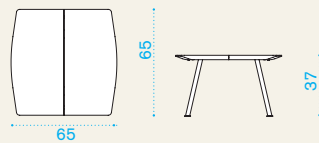

## Lounge chair

→ 8,5 | → 2 H 102 D 78 L 75 → 20

Item	Description	Pack unit
------	-------------	-----------

- |  |   |   |
|--|---|---|
|  | AGPL00NT0 Chair, lounge, sepia black + teak   | 2 |
|  | AGPLCUTO30 Cushion, round, velvet blue        | 1 |
|  | AGPLCUTO34 Cushion, round, velvet artic grey  | 1 |
|  | AGPLCUTO35 Cushion, round, geometric terra    | 1 |
|  | AGPLCUTO36 Cushion, round, geometric marine   | 1 |
|  | AGPLCUSA30 Cushion, shaped, velvet blue       | 1 |
|  | AGPLCUSA34 Cushion, shaped, velvet artic grey | 1 |
|  | AGPLCUSA35 Cushion, shaped, geometric terra   | 1 |
|  | AGPLCUSA36 Cushion, shaped, geometric marine  | 1 |
|  | AGPLCUSA28 Cushion, shaped, black stone       | 1 |
|  | COVER302 Rain cover 72 x 67 h67               | 1 |

## Coffee table 65x65

→ 9 | → 1 H 40 D 67 L 67 → 12

- |  |   |   |
|--|---|---|
|  | AGTABANT0 Table, low, 65x65, sepia black + teak | 1 |
|  | COVER303 Rain cover 67 x 67 h37                 | 1 |

## Coffee table Ø 110

→ 20 | → 1 H 40 D 112 L 112 → 25

- |  |   |   |
|--|---|---|
|  | AGTTBANTT Table, low, 110 Ø, sepia black + teak | 1 |
|  | COVER314 Rain cover 112 x 112 h37               | 1 |