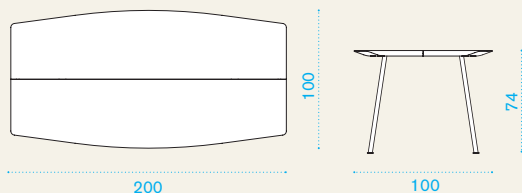

Dining table 200x100

→ 45 → 8 | → 1 H 30 D 110 L 210 → 65

● ● AGTR00NTT	Table, 200x100, sepia black + teak	1
● COVER306	Rain cover 202 x 102 h74	1