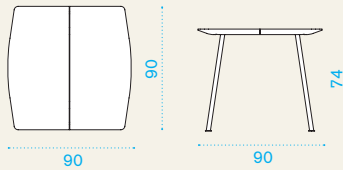

Dining table 90x90

→ 23 → 4 | → 1 H 20 D 92 L 92 → 26

● ● AGTQDINT0	Table, 90x90, sepia black + teak	1
● COVER304	Rain cover 92 x 92 h74	1