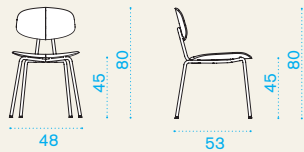

Dining chair

→ 13 | → 2 H 103 D 65 L 50 → 15