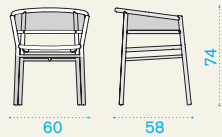

Kilt — design by Marcello Ziliani

Material

Stainless Steel

Round Rope Grey

Teak

Round Rope Sand

Dining armchair - stainless steel

Item	Description	Pack unit
------	-------------	-----------

 KISA00CG0	Armchair, steel + round rope	4
---	------------------------------	---

 COVER313	Rain cover 62 x 60 h74	1
--	------------------------	---

 → 5 |  |  → 4 |  H 85 D 67 L 67 |  → 24

Dining armchair - Teak

 KIST00CS0	Armchair, teak + round rope	4
---	-----------------------------	---

 COVER313	Rain cover 62 x 60 h74	1
--	------------------------	---

 → 4 |  |  → 4 |  H 85 D 67 L 67 |  → 24