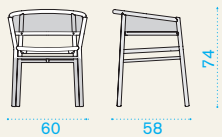

Kilt — design by Marcello Ziliani

Material

Stainless Steel

Round Rope Grey

Teak

Round Rope Sand

Dining armchair - stainless steel

Item	Description	Pack unit
------	-------------	-----------

 KISA00CG0	Armchair, steel + round rope	4
---	------------------------------	---

 COVER313	Rain cover 62 x 60 h74	1
--	------------------------	---

 → 5 |  |  → 4 |  H 85 D 67 L 67 |  → 24

Dining armchair - Teak

 KIST00CS0	Armchair, teak + round rope	4
---	-----------------------------	---

 COVER313	Rain cover 62 x 60 h74	1
--	------------------------	---

 → 4 |  |  → 4 |  H 85 D 67 L 67 |  → 24