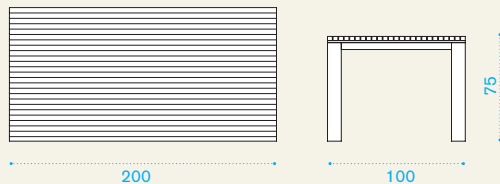

Velum
White

Dining armchair

→ 8 | → 4 H 95 D 75 L 65 → 36

Item	Description	Pack unit
------	-------------	-----------

- | | | |
|----------|---|---|
| EZSB0100 | Armchair, teak + steel | 4 |
| CUSE0001 | Cushion, ivory | 1 |
| CUSE0012 | Cushion, dove grey | 1 |
| COVER155 | Rain cover 76 x 62 h105 for 2 stacked armchairs | 1 |

Table

→ 76 | → 8 → 1 table top H 12 D 110 L 220 → 55 → 1 table leg H 22 D 78 L 105 → 26

- | | | |
|----------|------------------------------|---|
| EZTR0100 | Table, 200x100, teak + steel | 1 |
| COVER125 | Rain cover 201 x 101 h75 | 1 |

Sun lounger

→ 40 | → 1 H 18 D 88 L 220 → 44

- | | | |
|----------|-----------------------------------|---|
| EZLE0100 | Sun lounger, teak + steel | 1 |
| EZMS0001 | Mattress, ivory, H 8,5 D 76 L 198 | 1 |
| EZMS0012 | Mattress, grey, H 8,5 D 76 L 198 | 1 |
| EZMS0013 | Mattress, blue, H 8,5 D 76 L 198 | 1 |
| COVER138 | Rain cover 211 x 81 h20 | 1 |

 → 109    | 2x  → 1 sun lounger 2x  H 18 D 88 L 220  → 44  → 1 canopy poles  H 20 D 26 L 228  → 21