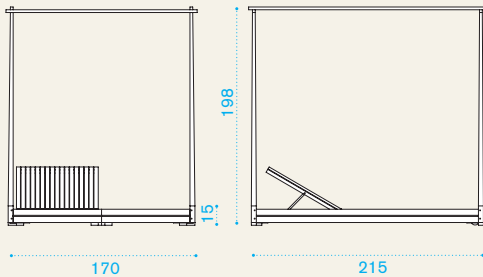

Table

→ 76 | → 8 → 1 table top H 12 D 110 L 220 → 55 → 1 table leg H 22 D 78 L 105 → 26

- | | | |
|----------|------------------------------|---|
| EZTR0100 | Table, 200x100, teak + steel | 1 |
| COVER125 | Rain cover 201 x 101 h75 | 1 |

Sun lounger

→ 40 | → 1 H 18 D 88 L 220 → 44

- | | | |
|----------|-----------------------------------|---|
| EZLE0100 | Sun lounger, teak + steel | 1 |
| EZMS0001 | Mattress, ivory, H 8,5 D 76 L 198 | 1 |
| EZMS0012 | Mattress, grey, H 8,5 D 76 L 198 | 1 |
| EZMS0013 | Mattress, blue, H 8,5 D 76 L 198 | 1 |
| COVER138 | Rain cover 211 x 81 h20 | 1 |

 → 109    | 2x  → 1 sun lounger 2x  H 18 D 88 L 220  → 44  → 1 canopy poles  H 20 D 26 L 228  → 21