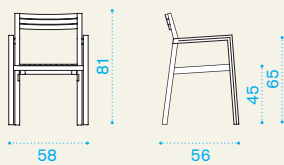

Velum
White

Dining armchair

→ 8 | → 4 H 95 D 75 L 65 → 36

Item	Description	Pack unit
------	-------------	-----------

- | | | |
|----------|---|---|
| EZSB0100 | Armchair, teak + steel | 4 |
| CUSE0001 | Cushion, ivory | 1 |
| CUSE0012 | Cushion, dove grey | 1 |
| COVER155 | Rain cover 76 x 62 h105 for 2 stacked armchairs | 1 |

Table

→ 76 | → 8 → 1 table top H 12 D 110 L 220 → 55 → 1 table leg H 22 D 78 L 105 → 26

- | | | |
|----------|------------------------------|---|
| EZTR0100 | Table, 200x100, teak + steel | 1 |
| COVER125 | Rain cover 201 x 101 h75 | 1 |

Sun lounger

→ 40 | → 1 H 18 D 88 L 220 → 44

- | | | |
|----------|-----------------------------------|---|
| EZLE0100 | Sun lounger, teak + steel | 1 |
| EZMS0001 | Mattress, ivory, H 8,5 D 76 L 198 | 1 |
| EZMS0012 | Mattress, grey, H 8,5 D 76 L 198 | 1 |
| EZMS0013 | Mattress, blue, H 8,5 D 76 L 198 | 1 |
| COVER138 | Rain cover 211 x 81 h20 | 1 |

 → 109    | 2x  → 1 sun lounger 2x  H 18 D 88 L 220  → 44  → 1 canopy poles  H 20 D 26 L 228  → 21