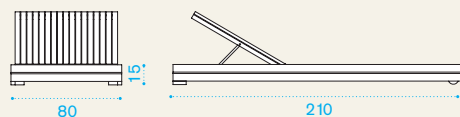

Velum
White

Dining armchair

→ 8 | → 4 H 95 D 75 L 65 → 36

Item	Description	Pack unit
------	-------------	-----------

- | | | |
|----------|---|---|
| EZSB0100 | Armchair, teak + steel | 4 |
| CUSE0001 | Cushion, ivory | 1 |
| CUSE0012 | Cushion, dove grey | 1 |
| COVER155 | Rain cover 76 x 62 h105 for 2 stacked armchairs | 1 |

Table

→ 76 | → 8 → 1 table top H 12 D 110 L 220 → 55 → 1 table leg H 22 D 78 L 105 → 26

- | | | |
|----------|------------------------------|---|
| EZTR0100 | Table, 200x100, teak + steel | 1 |
| COVER125 | Rain cover 201 x 101 h75 | 1 |

Sun lounger

→ 40 | → 1 H 18 D 88 L 220 → 44

- | | | |
|----------|-----------------------------------|---|
| EZLE0100 | Sun lounger, teak + steel | 1 |
| EZMS0001 | Mattress, ivory, H 8,5 D 76 L 198 | 1 |
| EZMS0012 | Mattress, grey, H 8,5 D 76 L 198 | 1 |
| EZMS0013 | Mattress, blue, H 8,5 D 76 L 198 | 1 |
| COVER138 | Rain cover 211 x 81 h20 | 1 |