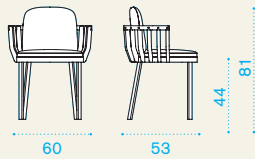

Large coffee table

→ 15 → 1 H 45 D 62 L 115 → 16

● SWTR0548	Table, low, 110x57, p. teak + alu. black 1	
● SWTR0543	Table, low, 110x57, p. teak + alu. w.white 1	
● SWTR0148	Table, low, 110x57, teak + alu. black 1	
● SWTR0143	Table, low, 110x57, teak + alu. w.white 1	
● COVER145	Rain cover 111 x 58 h39	1

Porch swing

→ 60 → 2 H 70 D 90 L 170 swing H 200 D 146 L 40 → 115

● SWDO0548	Swing, p. teak + metal black	1
● SWDO0543	Swing, p. teak + metal warmwhite	1
● SWDO05R	Swing, p. teak + metal warmred	1
● SWDO0148	Swing, teak + metal black	1
● SWDO0143	Swing, teak + metal warmwhite	1
● SWDOCU24	Cushion, (seat + back) nature grey	1
● SWDOTE78	Curtain, white stone	1
● COVER146	Rain cover 206 x 134 h192	1

Dining armchair

→ 5,5 | → 1 H 74 D 58 L 65 → 8

Item	Description	Pack unit
------	-------------	-----------

- SWPD0548 Dining armchair, p. teak + alu. black 1
- SWPD0543 Dining armchair, p. teak+ alu. w.white 1
- SWPD0148 Dining armchair, teak + alu. black 1
- SWPD0143 Dining armchair, teak + alu. w.white 1
- SWPDSS24W Cushion, (seat + back) nature grey 1
- COVER207 Rain cover 61 x 54 h80 1

Rectangular dining table 190x90

→ 39 → 6 | → 1 H 30 D 100 L 185 → 49

- SWTA0548 Table, 190x90, p. teak + alu. black 1
- SWTA0543 Table, 190x90, p. teak + alu. w.white 1
- SWTA0148 Table, 190x90, teak + alu. black 1
- SWTA0143 Table, 190x90, teak + alu. w.white 1
- COVER208 Rain cover 191 x 91 h74 1