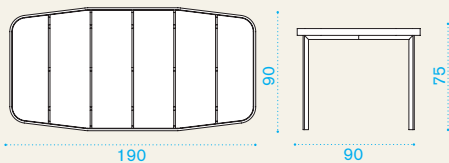

Dining armchair

→ 5,5 | → 1 H 74 D 58 L 65 → 8

Item	Description	Pack unit
------	-------------	-----------

- SWPD0548 Dining armchair, p. teak + alu. black 1
- SWPD0543 Dining armchair, p. teak+ alu. w.white 1
- SWPD0148 Dining armchair, teak + alu. black 1
- SWPD0143 Dining armchair, teak + alu. w.white 1
- SWPDSS24W Cushion, (seat + back) nature grey 1
- COVER207 Rain cover 61 x 54 h80 1

Rectangular dining table 190x90

→ 39 → 6 | → 1 H 30 D 100 L 185 → 49

- SWTA0548 Table, 190x90, p. teak + alu. black 1
- SWTA0543 Table, 190x90, p. teak + alu. w.white 1
- SWTA0148 Table, 190x90, teak + alu. black 1
- SWTA0143 Table, 190x90, teak + alu. w.white 1
- COVER208 Rain cover 191 x 91 h74 1