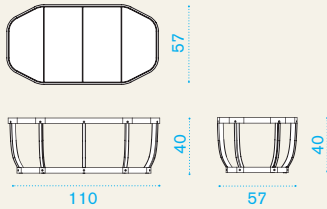

Sofa XL

→ 30 | → 1 H 70 D 90 L 240 → 35

● SWDG0548	Sofa, xl, p. teak + aluminium black	1
● SWDG0543	Sofa, xl, p. teak + aluminium warmwhite	1
● SWDG0148	Sofa, xl, teak + aluminium black	1
● SWDG0143	Sofa, xl, teak + aluminium warmwhite	1
● SWDGCU24	Cushion, (seat + back) nature grey	1
COVER142	Rain cover 236 x 86 h76	1

Lounge armchair

→ 20 | → 1 H 70 D 90 L 105 → 25

● SWPO0548	Armchair, p. teak + alu. black	1
● SWPO0543	Armchair, p. teak + alu. warmwhite	1
● SWPO0148	Armchair, teak + alu. black	1
● SWPO0143	Armchair, teak + alu. warmwhite	1
● SWPOCU24	Cushion, (seat + back) nature grey	1
COVER143	Rain cover 98 x 86 h76	1

Small coffee table

→ 8 | → 1 H 55 D 52 L 55 → 9

Item	Description	Pack unit
● SWTB0548	Table, low, 47x50, p. teak + alu. black 1	
● SWTB0543	Table, low, 47x50, p. teak + alu. w.white 1	
● SWTB0148	Table, low, 47x50, teak + alu. black 1	
● SWTB0143	Table, low, 47x50, teak + alu. w.white 1	
● COVER144	Rain cover 48 x 51 h49	1

Large coffee table

→ 15 → 1 H 45 D 62 L 115 → 16

● SWTR0548	Table, low, 110x57, p. teak + alu. black 1	
● SWTR0543	Table, low, 110x57, p. teak + alu. w.white 1	
● SWTR0148	Table, low, 110x57, teak + alu. black 1	
● SWTR0143	Table, low, 110x57, teak + alu. w.white 1	
● COVER145	Rain cover 111 x 58 h39	1