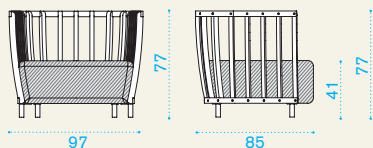

→ 20 | → 1 H 70 D 90 L 105 → 25

● SWPO0548	Armchair, p. teak + alu. black	1
● SWPO0543	Armchair, p. teak + alu. warmwhite	1
● SWPO0148	Armchair, teak + alu. black	1
● SWPO0143	Armchair, teak + alu. warmwhite	1
● SWPOCU24	Cushion, (seat + back) nature grey	1
COVER143	Rain cover 98 x 86 h76	1