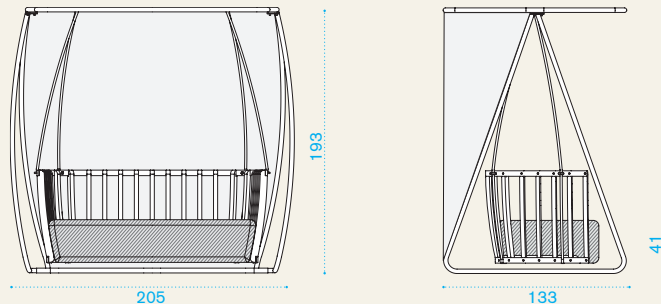

→ 60 → 2 H 70 D 90 L 170 swing H 200 D 146 L 40 → 115

● SWDO0548	Swing, p. teak + metal black	1
● SWDO0543	Swing, p. teak + metal warmwhite	1
● SWDO05R	Swing, p. teak + metal warmred	1
● SWDO0148	Swing, teak + metal black	1
● SWDO0143	Swing, teak + metal warmwhite	1
● SWDOCU24	Cushion, (seat + back) nature grey	1
● SWDOTE78	Curtain, white stone	1
● COVER146	Rain cover 206 x 134 h192	1