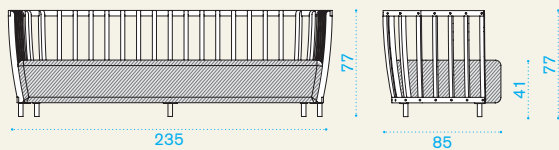

→ 30 | → 1 H 70 D 90 L 240 → 35

● SWDG0548	Sofa, xl, p. teak + aluminium black	1
● SWDG0543	Sofa, xl, p. teak + aluminium warmwhite	1
● SWDG0148	Sofa, xl, teak + aluminium black	1
● SWDG0143	Sofa, xl, teak + aluminium warmwhite	1
● SWDGCU24	Cushion, (seat + back) nature grey	1
COVER142	Rain cover 236 x 86 h76	1

Lounge armchair