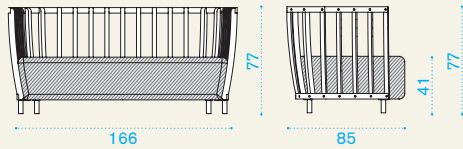

2 seater sofa

→ 25 | → 1 H 70 D 90 L 170 → 30

Sofa XL