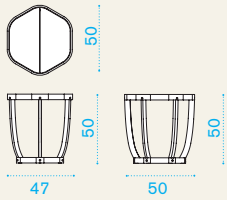

Sofa XL

→ 30 | → 1 H 70 D 90 L 240 → 35

● SWDG0548	Sofa, xl, p. teak + aluminium black	1
● SWDG0543	Sofa, xl, p. teak + aluminium warmwhite	1
● SWDG0148	Sofa, xl, teak + aluminium black	1
● SWDG0143	Sofa, xl, teak + aluminium warmwhite	1
● SWDGCU24	Cushion, (seat + back) nature grey	1
COVER142	Rain cover 236 x 86 h76	1

Lounge armchair

→ 20 | → 1 H 70 D 90 L 105 → 25

● SWPO0548	Armchair, p. teak + alu. black	1
● SWPO0543	Armchair, p. teak + alu. warmwhite	1
● SWPO0148	Armchair, teak + alu. black	1
● SWPO0143	Armchair, teak + alu. warmwhite	1
● SWPOCU24	Cushion, (seat + back) nature grey	1
COVER143	Rain cover 98 x 86 h76	1

Small coffee table

→ 8 | → 1 H 55 D 52 L 55 → 9

Item	Description	Pack unit
● SWTB0548	Table, low, 47x50, p. teak + alu. black 1	
● SWTB0543	Table, low, 47x50, p. teak + alu. w.white 1	
● SWTB0148	Table, low, 47x50, teak + alu. black 1	
● SWTB0143	Table, low, 47x50, teak + alu. w.white 1	
● COVER144	Rain cover 48 x 51 h49	1

Large coffee table

→ 15 → 1 H 45 D 62 L 115 → 16

● SWTR0548	Table, low, 110x57, p. teak + alu. black 1	
● SWTR0543	Table, low, 110x57, p. teak + alu. w.white 1	
● SWTR0148	Table, low, 110x57, teak + alu. black 1	
● SWTR0143	Table, low, 110x57, teak + alu. w.white 1	
● COVER145	Rain cover 111 x 58 h39	1