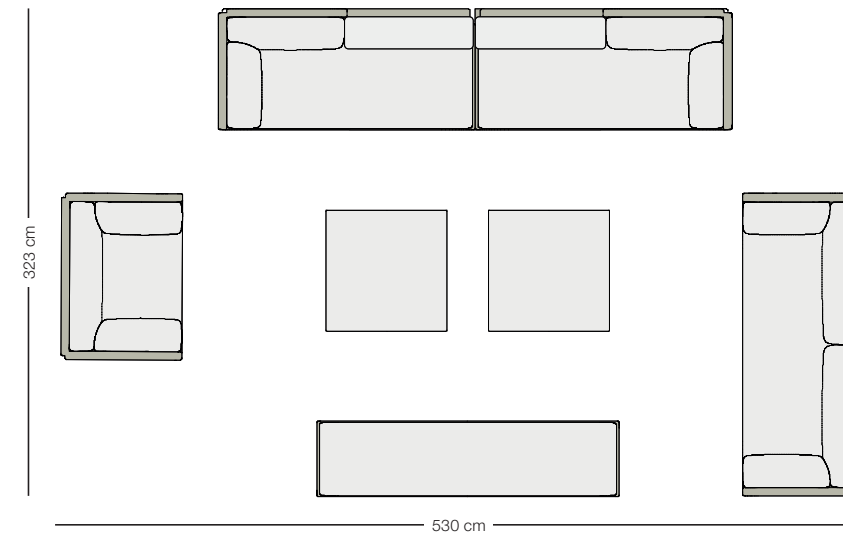

044037080

044037083

56044037000

SIDE TABLE
 Beistelltisch
 Mesa auxiliar
 Tavolino d'appoggio
 Table d'appoint
 40 x 78 cm
 7 kg 0,16 m³

044033080

044033083

56044033000

SLIM LINE

OPTIONAL COMBINATIONS

SLIM LINE Setting 01

1x 044015 – 3-seater, Seat cushion + 2x Back cushion + 2x Side cushion
 1x 044012 – Bench, Seat cushion

For inspiration please see page 222

SLIM LINE Setting 02

1x 044014 – Sofa right, Seat cushion + 2x Back cushion + 1x Side cushion
 1x 044017 – 4-seater, Seat cushion + 2x Back cushion + 2x Side cushion
 1x 044005 – Lounge chair, Seat cushion + Back cushion + 2x Side cushion
 1x 044037 – Coffee table 80 x 80 cm