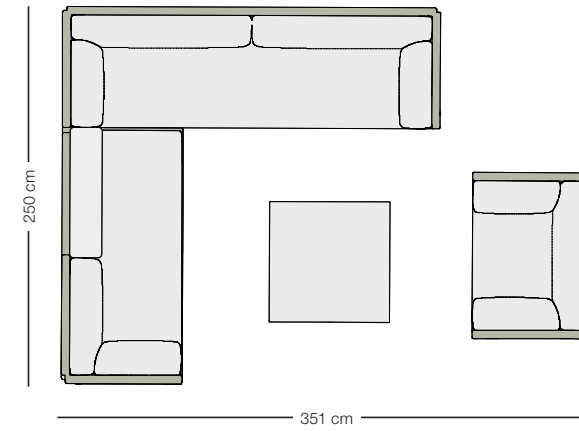

044037080

044037083

56044037000

SIDE TABLE
 Beistelltisch
 Mesa auxiliar
 Tavolino d'appoggio
 Table d'appoint
 40 x 78 cm
 7 kg 0,16 m³

044033080

044033083

56044033000

SLIM LINE

OPTIONAL COMBINATIONS

SLIM LINE Setting 01

1x 044015 – 3-seater, Seat cushion + 2x Back cushion + 2x Side cushion
 1x 044012 – Bench, Seat cushion

For inspiration please see page 222

SLIM LINE Setting 02

1x 044014 – Sofa right, Seat cushion + 2x Back cushion + 1x Side cushion
 1x 044017 – 4-seater, Seat cushion + 2x Back cushion + 2x Side cushion
 1x 044005 – Lounge chair, Seat cushion + Back cushion + 2x Side cushion
 1x 044037 – Coffee table 80 x 80 cm