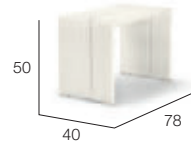

BEACH CHAIR
 Sonnenliege
 Tumbona
 Lettino
 Chaise longue
 27,5 kg 0,36 m³

044019080

044019083

CUSHION
 Kissen
 Cojín
 Cuscino
 Coussin
 197 x 70 cm

95044019 56044019000

COFFEE TABLE
 Kaffeetisch
 Mesa de centro
 Tavolino da salotto
 Table de salon
 80 x 80 cm
 9,5 kg 0,17 m³

044037080

044037083

56044037000

SIDE TABLE
 Beistelltisch
 Mesa auxiliar
 Tavolino d'appoggio
 Table d'appoint
 40 x 78 cm
 7 kg 0,16 m³

044033080

044033083

56044033000

SLIM LINE

OPTIONAL COMBINATIONS

SLIM LINE Setting 01

1x 044015 – 3-seater, Seat cushion + 2x Back cushion + 2x Side cushion
 1x 044012 – Bench, Seat cushion

For inspiration please see page 222

SLIM LINE Setting 02

1x 044014 – Sofa right, Seat cushion + 2x Back cushion + 1x Side cushion
 1x 044017 – 4-seater, Seat cushion + 2x Back cushion + 2x Side cushion
 1x 044005 – Lounge chair, Seat cushion + Back cushion + 2x Side cushion
 1x 044037 – Coffee table 80 x 80 cm

SLIM LINE Setting 03

1x 044005 – Lounge chair, Seat cushion + Back cushion + 2x Side cushion
 1x 044014 – Sofa right, Seat cushion + 2x Back cushion + 1x Side cushion
 1x 044016 – Sofa left, Seat cushion + 2x Back cushion + 1x Side cushion
 1x 044015 – 3-seater, Seat cushion + 2x Back cushion + 2x Side cushion
 2x 044037 – Coffee table 80 x 80 cm
 1x 044012 – Bench