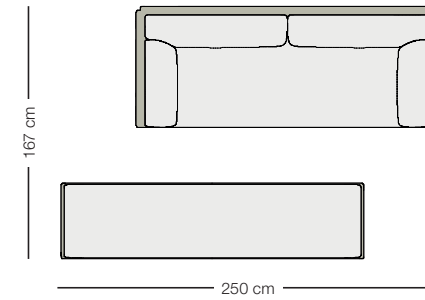

044037080

044037083

56044037000

SIDE TABLE
 Beistelltisch
 Mesa auxiliar
 Tavolino d'appoggio
 Table d'appoint
 40 x 78 cm
 7 kg 0,16 m³

044033080

044033083

56044033000

SLIM LINE

OPTIONAL COMBINATIONS

SLIM LINE Setting 01

1x 044015 – 3-seater, Seat cushion + 2x Back cushion + 2x Side cushion
 1x 044012 – Bench, Seat cushion

For inspiration please see page 222

SLIM LINE Setting 02

1x 044014 – Sofa right, Seat cushion + 2x Back cushion + 1x Side cushion
 1x 044017 – 4-seater, Seat cushion + 2x Back cushion + 2x Side cushion
 1x 044005 – Lounge chair, Seat cushion + Back cushion + 2x Side cushion
 1x 044037 – Coffee table 80 x 80 cm