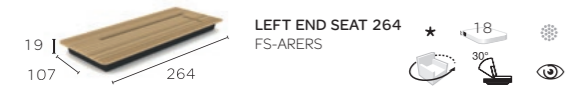

LEFT END SEAT 264
FS-ARELS

CORNER 132
FS-ARCS