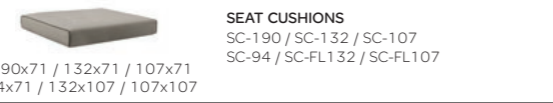

LEFT END SEAT 264
FS-ARELS

LEFT END SEAT 264
FS-ARERS

CORNER 132
FS-ARCS

LARGE MIDDLE SEAT 132
FS-ARMSL

**LARGE FOOTSTOOL/
COFFEE TABLE 132**
FS-ARMFL

**TROLLEY FOR BACK RESTS
+ ACCESSORIES**
FS-TY01

CUSHION BOX
FS-FECBL