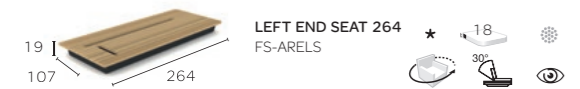

034
COLLECTION AIR

Air concept 4 lava:
Air right end seat 264 + 2x large middle seat 132 + large footstool/coffee table 132
Air large footstool/coffee table 132
tray 60x48 lava

035
COLLECTION AIR

TECHNICAL SPECIFICATIONS AIR COLLECTION