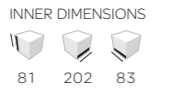

LEFT END SEAT 264
FS-ARELS

LEFT END SEAT 264
FS-ARERS

CORNER 132
FS-ARCS

LARGE MIDDLE SEAT 132
FS-ARMSL

**LARGE FOOTSTOOL/
COFFEE TABLE 132**
FS-ARMFL

**TROLLEY FOR BACK RESTS
+ ACCESSORIES**
FS-TY01

CUSHION BOX
FS-FECBL