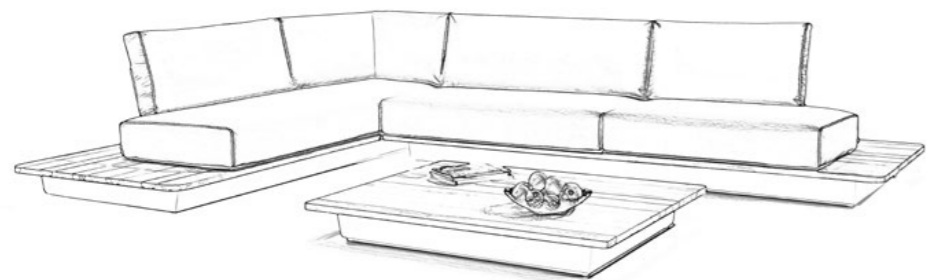

NAUTIC COLLECTION

AIR

DESIGNED BY KOEN VAN EXTERGEM & STEPHANE DE WINTER

Air concept 3 lava iroko:
Air right end seat 264 + left end seat 264 + corner 132 + large footstool/coffeetable 132

Air concept 4 lava iroko: Air right end seat 264 + 2x large middle seat 132 + large footstool/coffee table 132
Air large footstool/coffee table 132
tray 60x48 lava
Cross chair + Siena table ref. 15943T teak (152x152)