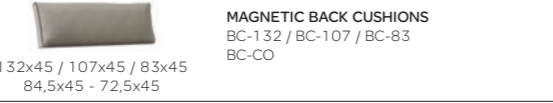

SEAT CUSHIONS
SC-190 / SC-132 / SC-107
SC-94 / SC-FL132 / SC-FL107

ARM CUSHION
ARM48