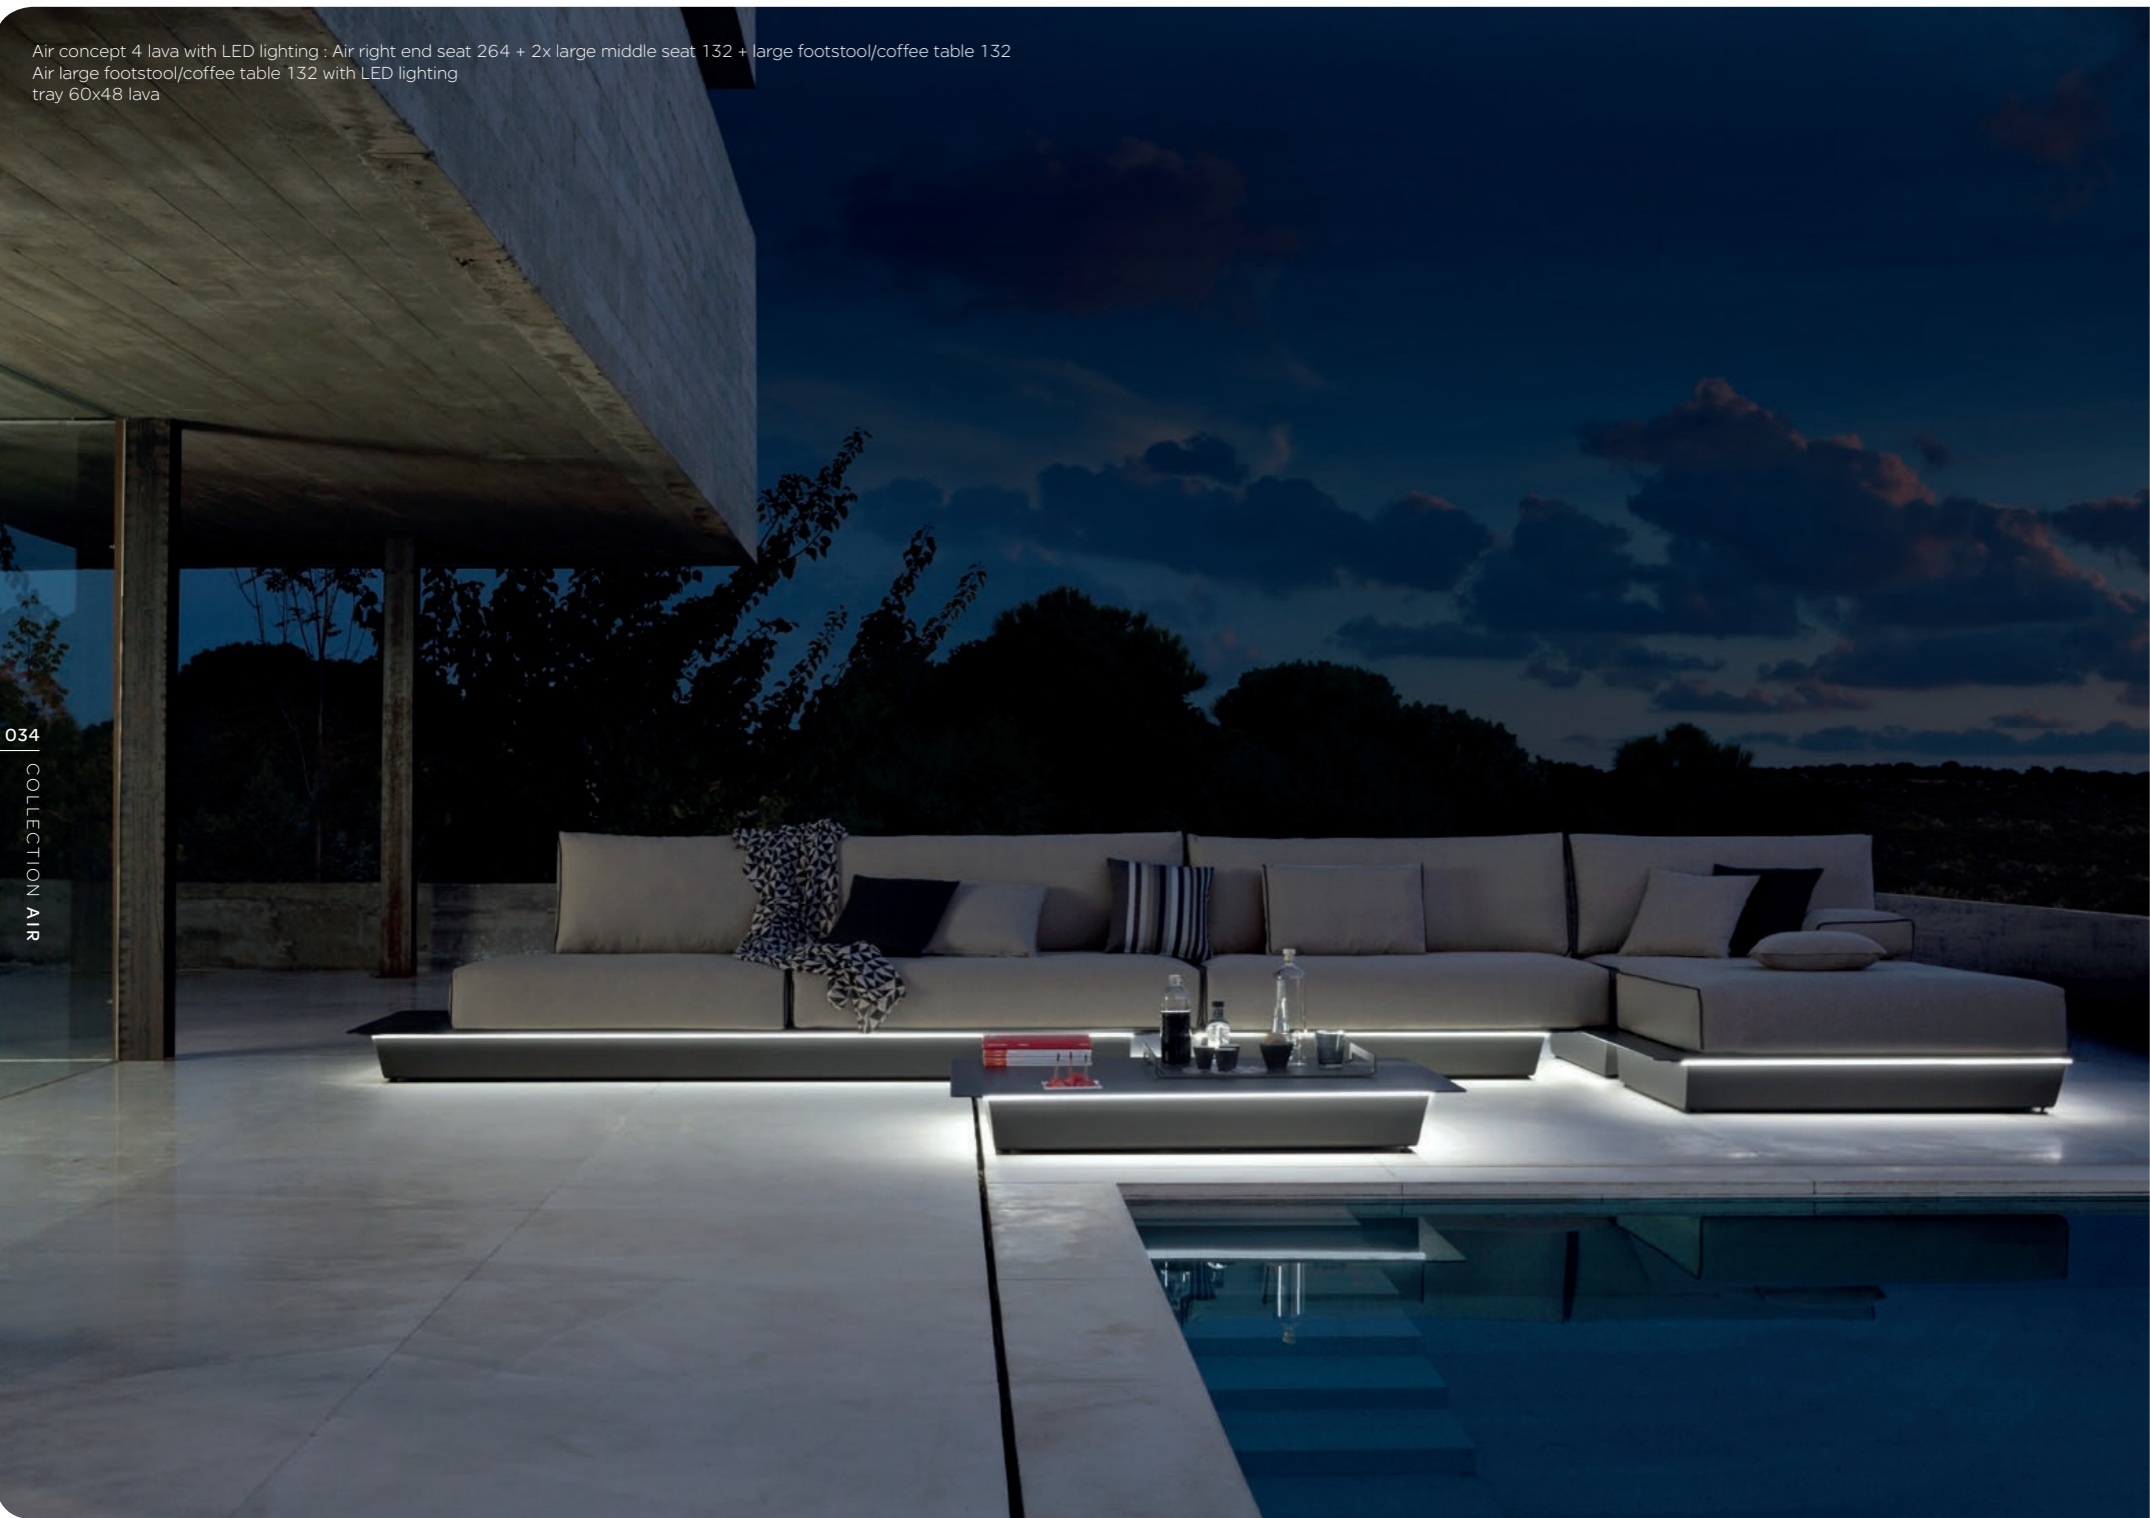

Air concept 4 lava with LED lighting : Air right end seat 264 + 2x large middle seat 132 + large footstool/coffee table 132
Air large footstool/coffee table 132 with LED lighting
tray 60x48 lava

034
COLLECTION AIR