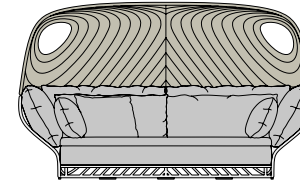

TIGMI

Deep sofa with roof (removable)

Design by Jean-Marie Massaud | Item code: 076019 | Weight 70 kg/154 lbs | Volume 5,6 m³/196 cu ft | COM (Customer Own Material): 7,40 m/10.00 yd (plain fabric only)

Measurements

253
99 1/2

143
56 1/4

154
60 3/4
cm
inch

Collection: Named for a Berber word meaning both “house” and “shadow,” TIGMI by Jean-Marie Massaud is an uncommonly deep sofa with an easy-to-remove woven roof. One of the most comfortable pieces DEDON has ever created, it features two layers of cushions — a thick outer layer that can be left outdoors and a pillowy inner layer that’s easy to take in and store.

Deep sofa with roof: The TIGMI deep sofa with roof has two layers of cushions and a sheltering roof that conveniently attaches without tools.

Frame: Aluminum

Finishing: The roof and the base are electrostatic powder-coated in a compatible light color. The roof is additionally woven with DEDON fiber.

Characteristics: Innovative, inviting, luxuriously comfortable, protective, practical

Options: This item is available without roof.

Frame Maintenance: Clean with a soft cloth and warm water.

Cushion Maintenance: All cushion covers can be removed and washed.