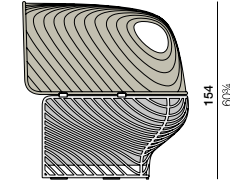

TIGMI

Deep sofa with roof (removable)

Design by Jean-Marie Massaud | Item code: 076019 | Weight 70 kg/154 lbs | Volume 5,6 m³/196 cu ft | COM (Customer Own Material): 7,40 m/10.00 yd (plain fabric only)

Measurements

253
99 1/2

143
56 1/4

154
60 3/4
cm
inch

Collection: Named for a Berber word meaning both “house” and “shadow,” TIGMI by Jean-Marie Massaud is an uncommonly deep sofa with an easy-to-remove woven roof. One of the most comfortable pieces DEDON has ever created, it features two layers of cushions — a thick outer layer that can be left outdoors and a pillowy inner layer that’s easy to take in and store.

Deep sofa with roof: The TIGMI deep sofa with roof has two layers of cushions and a sheltering roof that conveniently attaches without tools.

Frame: Aluminum

Finishing: The roof and the base are electrostatic powder-coated in a compatible light color. The roof is additionally woven with DEDON fiber.

Characteristics: Innovative, inviting, luxuriously comfortable, protective, practical

Options: This item is available without roof.

Frame Maintenance: Clean with a soft cloth and warm water.

Cushion Maintenance: All cushion covers can be removed and washed.