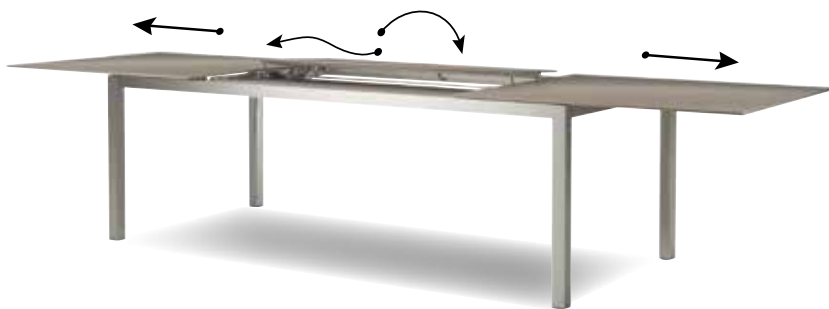

TABOELA

TBL 80H BAR TABLE

	0,10 m ³
	G / C: 36 Kg W: 26 Kg
	-

FRAME	STAINLESS STEEL BRUSHED	STAINLESS STEEL ELECTRO POLISHED	COATED ALUMINIUM	COATED ALUMINIUM	COATED ALUMINIUM
TOP					
GLASS	TBL 80H GWU	TBL 80H GEPWU	TBL 80H GWWU		
	TBL 80H GCLU	TBL 80H GEPCLU			
				TBL 80H GSPG	
	TBL 80H GZU	TBL 80H GEPZU			TBL 80H GAZU
CERAMIC	TBL 80H CWU	TBL 80H CEPWU	TBL 80H CWWU		
	TBL 80H CCAU	TBL 80H CEPCAU			
	TBL 80H CPG	TBL 80H CEPPG		TBL 80H CSPG	
	TBL 80H CZU	TBL 80H CEPZU			TBL 80H CAZU
TEAK	TBL 80H W	TBL 80H WEP	TBL 80H WW	TBL 80H WS	TBL 80H WA

TBL 200H BAR TABLE

	0,35 m ³
	84 Kg
	176

FRAME	STAINLESS STEEL BRUSHED	STAINLESS STEEL ELECTRO POLISHED	COATED ALUMINIUM	COATED ALUMINIUM	COATED ALUMINIUM
TOP					
GLASS	TBL 200H GWU	TBL 200H GEPWU	TBL 200H GWWU		
	TBL 200H GCLU	TBL 200H GEPCLU			
				TBL 200H GSPG	
	TBL 200H GZU	TBL 200H GEPZU			TBL 200H GAZU
CERAMIC	TBL 200H CWU	TBL 200H CEPWU	TBL 200H CWWU		
	TBL 200H CCAU	TBL 200H CEPCAU			
	TBL 200H CPG	TBL 200H CEPPG		TBL 200H CSPG	
	TBL 200H CZU	TBL 200H CEPZU			TBL 200H CAZU
TEAK	TBL 200H W	TBL 200H WEP	TBL 200H WW	TBL 200H WS	TBL 200H WA

TABOELA

TBL 340 EXTENDABLE TABLE

	1,65 m ³
	G / C: 115 Kg W: 73 Kg
	212, 213
	

FRAME	STAINLESS STEEL BRUSHED	STAINLESS STEEL ELECTRO POLISHED	COATED STAINLESS STEEL	COATED STAINLESS STEEL	COATED STAINLESS STEEL
TOP					
GLASS	 TBL 340 GWU	TBL 340 GEPWU	TBL 340 GWWU		
	 TBL 340 GCLU	TBL 340 GEPCLU			
	 TBL 340 GZU	TBL 340 GEPZU		TBL 340 GSPG	
	 TBL 340 CZU	TBL 340 CEPZU			TBL 340 CAZU
	 TBL 340 CWU	TBL 340 CEPWU	TBL 340 CWWU		
CERAMIC	 TBL 340 CCAU	TBL 340 CEPCAU			
	 TBL 340 CPG	TBL 340 CEPPG		TBL 340 CSPG	
	 TBL 340 CZU	TBL 340 CEPZU			TBL 340 CAZU
	 TBL 340 W	TBL 340 WEP	TBL 340 WW	TBL 340 WS	TBL 340 WA