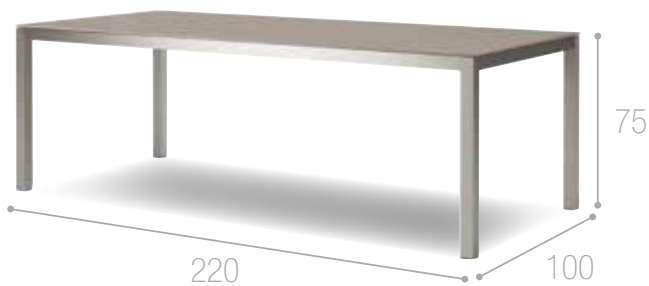

TABOELA

TBL 80H BAR TABLE

	0,10 m ³
	G / C: 36 Kg W: 26 Kg
	-

FRAME	STAINLESS STEEL BRUSHED	STAINLESS STEEL ELECTRO POLISHED	COATED ALUMINIUM	COATED ALUMINIUM	COATED ALUMINIUM
TOP					
GLASS	TBL 80H GWU	TBL 80H GEPWU	TBL 80H GWWU		
	TBL 80H GCLU	TBL 80H GEPCLU			
				TBL 80H GSPG	
	TBL 80H GZU	TBL 80H GEPZU			TBL 80H GAZU
CERAMIC	TBL 80H CWU	TBL 80H CEPWU	TBL 80H CWWU		
	TBL 80H CCAU	TBL 80H CEPCAU			
	TBL 80H CPG	TBL 80H CEPPG		TBL 80H CSPG	
	TBL 80H CZU	TBL 80H CEPZU			TBL 80H CAZU
TEAK	TBL 80H W	TBL 80H WEP	TBL 80H WW	TBL 80H WS	TBL 80H WA

TBL 200H BAR TABLE

	0,35 m ³
	84 Kg
	176

FRAME	STAINLESS STEEL BRUSHED	STAINLESS STEEL ELECTRO POLISHED	COATED ALUMINIUM	COATED ALUMINIUM	COATED ALUMINIUM
TOP					
GLASS	TBL 200H GWU	TBL 200H GEPWU	TBL 200H GWWU		
	TBL 200H GCLU	TBL 200H GEPCLU			
				TBL 200H GSPG	
	TBL 200H GZU	TBL 200H GEPZU			TBL 200H GAZU
CERAMIC	TBL 200H CWU	TBL 200H CEPWU	TBL 200H CWWU		
	TBL 200H CCAU	TBL 200H CEPCAU			
	TBL 200H CPG	TBL 200H CEPPG		TBL 200H CSPG	
	TBL 200H CZU	TBL 200H CEPZU			TBL 200H CAZU
TEAK	TBL 200H W	TBL 200H WEP	TBL 200H WW	TBL 200H WS	TBL 200H WA

TABOELA

TBL 340 EXTENDABLE TABLE

	1,65 m ³
	G / C: 115 Kg W: 73 Kg
	212, 213
	

FRAME	STAINLESS STEEL BRUSHED	STAINLESS STEEL ELECTRO POLISHED	COATED STAINLESS STEEL	COATED STAINLESS STEEL	COATED STAINLESS STEEL
TOP					
GLASS	 TBL 340 GWU	TBL 340 GEPWU	TBL 340 GWWU		
	 TBL 340 GCLU	TBL 340 GEPCLU			
	 TBL 340 GZU	TBL 340 GEPZU		TBL 340 GSPG	
	 TBL 340 CZU	TBL 340 CEPZU			TBL 340 CAZU
	 TBL 340 CWU	TBL 340 CEPWU	TBL 340 CWWU		
CERAMIC	 TBL 340 CCAU	TBL 340 CEPCAU			
	 TBL 340 CPG	TBL 340 CEPPG		TBL 340 CSPG	
	 TBL 340 CZU	TBL 340 CEPZU			TBL 340 CAZU
	 TBL 340 W	TBL 340 WEP	TBL 340 WW	TBL 340 WS	TBL 340 WA