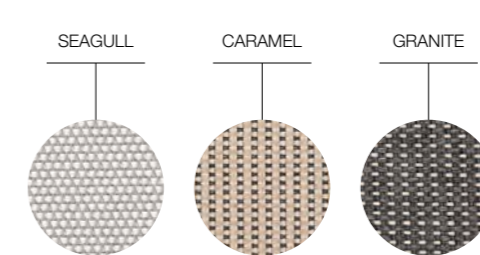

FABRICS : GRADE D (WEATHERPROOF)

FABRICS : GRADE A (WEATHERPROOF)