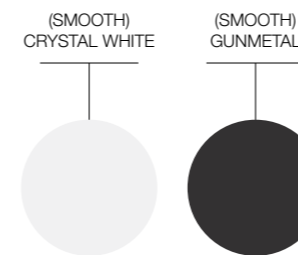

FRAME COLOURS