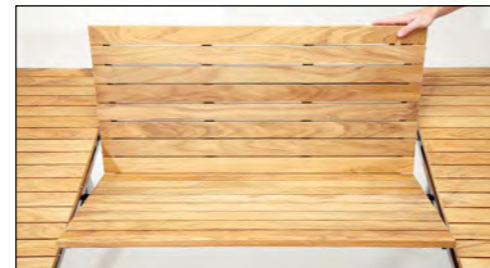

4551 SMALL TEAK EXTENDING TABLE

W · 98 L1 · 162 L2 · 266 H · 74.5

Brushed electro-polished stainless steel frame.
Natural finish slatted teak table top.
Self-storing butterfly extension system.
Without parasol hole.
Seats 6-10

4561 LARGE TEAK EXTENDING TABLE

W · 110 L1 · 206 L2 · 318 H · 74.5

Brushed electro-polished stainless steel frame.
Natural finish slatted teak table top.
Self-storing butterfly extension system.
Without parasol hole.
Seats 8-12