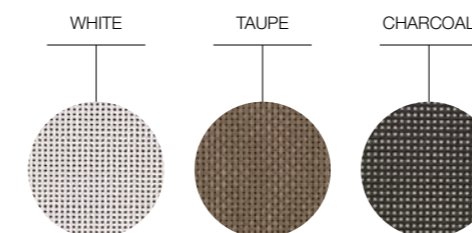

1806 FOLDING CHAIR WITH ARMS

W · 54.5 D · 61 H · 94.5 SH · 45 AH · 65

Natural finish teak frame.
Sling seat & back.

1807 FOLDING CHAIR

W · 46 D · 61 H · 94.5 SH · 45

Natural finish teak frame.
Sling seat & back.

1808 LOUNGER

W · 68 L · 198 H · 82.5 SH · 37

Natural finish teak frame.
Sling seat & back. 4 reclining
seat / back positions.

ACCESSORIES 1809 : Pair of Wheels

SOLANA PVC SLING COLOURS

RIVIERA PVC SLING COLOURS