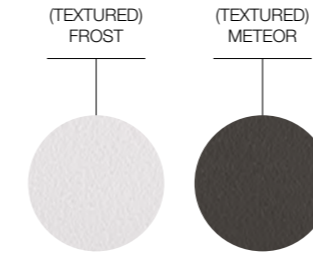

6711 CORNER / END UNIT

W · 80 D · 80 H · 76.5 SH · 42

Powder coated aluminium frame.
Frame Colours : Frost / Meteor

6710 CENTRE UNIT

W · 72.5 D · 80 H · 76.5 SH · 42

Powder coated aluminium frame.
Frame Colours : Frost / Meteor

6781 SQUARE SIDE TABLE

W · 45 D · 45 H · 46

Powder coated aluminium frame.
Frame Colours : Frost / Meteor

WATERPROOF COVERS

		6790 CENTRE UNIT COVER	6791 CORNER / END UNIT COVER	6792 LOUNGE CHAIR COVER	6793 OTTOMAN COVER
6710	VISTA CENTRE UNIT	Y	-	-	-
6711	VISTA CORNER / END UNIT	-	Y	-	-
6712	VISTA LOUNGE CHAIR	-	-	Y	-
6713	VISTA OTTOMAN	-	-	-	Y

VISTA MATERIALS & COLOURS

FRAME COLOURS

FABRICS : GRADE D (WEATHERPROOF)

FABRICS : GRADE A (WEATHERPROOF)

REQUIRED SCATTER CUSHIONS

		C83 50cm x 50cm	C84 58cm x 58cm	C85 37cm x 45cm	C86 32cm x 55cm
6712	VISTA LOUNGE CHAIR	2	-	-	-
6711	VISTA END / CORNER UNIT	1	1	-	-
6710	VISTA CENTRE UNIT	1	1	-	-