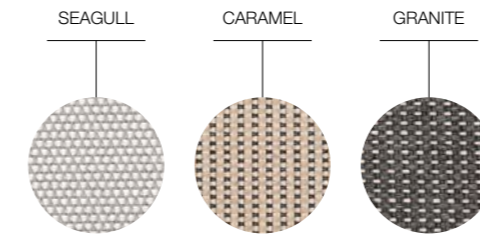

6781 SQUARE SIDE TABLE

W · 45 D · 45 H · 46

Powder coated aluminium frame.
Frame Colours : Frost / Meteor

WATERPROOF COVERS

		6790 CENTRE UNIT COVER	6791 CORNER / END UNIT COVER	6792 LOUNGE CHAIR COVER	6793 OTTOMAN COVER
6710	VISTA CENTRE UNIT	Y	-	-	-
6711	VISTA CORNER / END UNIT	-	Y	-	-
6712	VISTA LOUNGE CHAIR	-	-	Y	-
6713	VISTA OTTOMAN	-	-	-	Y

VISTA MATERIALS & COLOURS

FRAME COLOURS

FABRICS : GRADE D (WEATHERPROOF)

FABRICS : GRADE A (WEATHERPROOF)

REQUIRED SCATTER CUSHIONS

		C83 50cm x 50cm	C84 58cm x 58cm	C85 37cm x 45cm	C86 32cm x 55cm
6712	VISTA LOUNGE CHAIR	2	-	-	-
6711	VISTA END / CORNER UNIT	1	1	-	-
6710	VISTA CENTRE UNIT	1	1	-	-