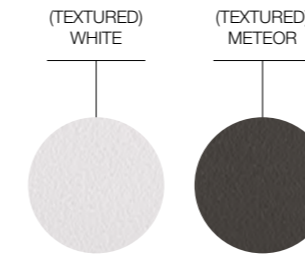

7381 COFFEE TABLE

W · 92 D · 92 H · 38

Powder coated aluminium frame.
Frame Colours : White / Meteor Buffed finish slatted teak table top.

738F : 92cm x 92cm Base Frame
7381 : 90cm x 90cm Buffed Teak Table Top

WATERPROOF COVERS

		7391 LEFT END / CORNER UNIT COVER	7392 RIGHT END / CORNER UNIT COVER	7393 CENTRE UNIT COVER	7394 OTTOMAN COVER
7300	TRAY LEFT END / CORNER UNIT	Y	-	-	-
7310	TRAY RIGHT END / CORNER UNIT	-	Y	-	-
7320	TRAY CENTRE UNIT	-	-	Y	-
7330	TRAY OTTOMAN	-	-	-	Y

TRAY MATERIALS & COLOURS

FRAME COLOURS

FABRICS : GRADE D (WEATHERPROOF)

FABRICS : GRADE A (WEATHERPROOF)

RECOMMENDED SCATTER CUSHIONS

C83 50cm x 50cm C84 58cm x 58cm C85 37cm x 45cm C86 32cm x 55cm

7300	TRAY LEFT END / CORNER UNIT	-	-	-	1
7310	TRAY RIGHT END / CORNER UNIT	-	-	-	1
7320	TRAY CENTRE UNIT	-	-	-	1