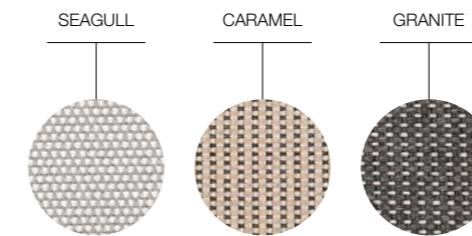

WATERPROOF COVERS

		7391 LEFT END / CORNER UNIT COVER	7392 RIGHT END / CORNER UNIT COVER	7393 CENTRE UNIT COVER	7394 OTTOMAN COVER
7300	TRAY LEFT END / CORNER UNIT	Y	-	-	-
7310	TRAY RIGHT END / CORNER UNIT	-	Y	-	-
7320	TRAY CENTRE UNIT	-	-	Y	-
7330	TRAY OTTOMAN	-	-	-	Y

TRAY MATERIALS & COLOURS

FRAME COLOURS

FABRICS : GRADE D (WEATHERPROOF)

FABRICS : GRADE A (WEATHERPROOF)

RECOMMENDED SCATTER CUSHIONS

C83 50cm x 50cm C84 58cm x 58cm C85 37cm x 45cm C86 32cm x 55cm

7300	TRAY LEFT END / CORNER UNIT	-	-	-	1
7310	TRAY RIGHT END / CORNER UNIT	-	-	-	1
7320	TRAY CENTRE UNIT	-	-	-	1