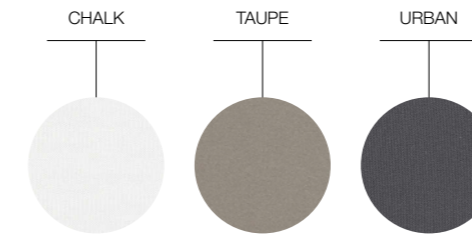

4031 COFFEE TABLE

W · 85 D · 85 H · 31

Powder coated aluminium frame.
Frame Colours : White / Gunmetal

4030 SIDE TABLE

W · 35 D · 57 H · 43

Powder coated aluminium frame.
Frame Colours : White / Gunmetal

4092 WEDGE TABLE

W · 96.5 D · 68.5 H · 35

Powder coated aluminium frame.
Frame Colours : White / Gunmetal

NOMAD MATERIALS & COLOURS

FRAME COLOURS - OCCASIONAL TABLES

FABRICS : GRADE B (NON WEATHERPROOF)

FABRICS : GRADE C (NON WEATHERPROOF)