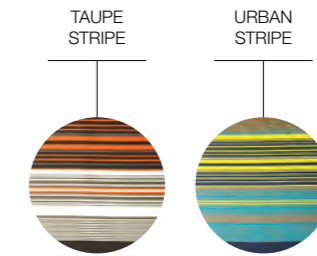

W · 96.5 D · 68.5 H · 35

Powder coated aluminium frame.
Frame Colours : White / Gunmetal

NOMAD MATERIALS & COLOURS

FRAME COLOURS - OCCASIONAL TABLES

FABRICS : GRADE B (NON WEATHERPROOF)

FABRICS : GRADE C (NON WEATHERPROOF)

FABRICS : GRADE D (WEATHERPROOF)