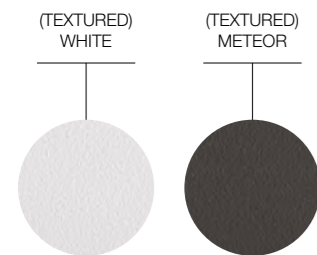

W · 99 L · 280 H · 74

Powder coated aluminium frame.
Frame Colours : White / Meteor
Buffed finish slatted teak table top.
Without parasol hole.
Seats 8

7612 99cm x 170cm CERAMIC TABLE

W · 99 L · 170 H · 73

Powder coated aluminium frame.
Frame Colours : White / Meteor
Pumice colour ceramic table top.
Without parasol hole.
Seats 6

7622 99cm x 220cm CERAMIC TABLE

W · 99 L · 220 H · 73

Powder coated aluminium frame.
Frame Colours : White / Meteor
Pumice colour ceramic table top.
Without parasol hole.
Seats 8

7632 99cm x 280cm CERAMIC TABLE

W · 99 L · 280 H · 73

Powder coated aluminium frame.
Frame Colours : White / Meteor
Pumice colour ceramic table top.
Without parasol hole.
Seats 10

FRAME COLOURS

TABLE TOPS