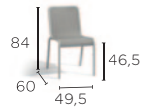

TECHNICAL SPECIFICATIONS HELIOS COLLECTION

TEXTILES DINING CHAIR
FS-DC33