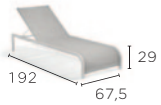

TEXTILES LOUNGER
FS-LO54