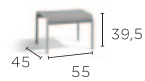

TEXTILES MEDIUM FOOTSTOOL/SIDETABLE
FS-FR86M

TEXTILES BARSTOOL 80
FS-BS65

ALL DIMENSIONS ARE IN CM
FOR A COMPLETE OVERVIEW OF MATERIALS & FABRICS SEE PAGE 594
AND THE MANUTTI CARE LINE PRODUCTS SEE PAGE 618