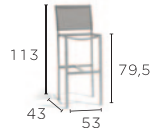

TEXTILES MEDIUM FOOTSTOOL/SIDETABLE
FS-FR86M

TEXTILES BARSTOOL 80
FS-BS65

ALL DIMENSIONS ARE IN CM
FOR A COMPLETE OVERVIEW OF MATERIALS & FABRICS SEE PAGE 594
AND THE MANUTTI CARE LINE PRODUCTS SEE PAGE 618