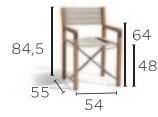

TEAK FRAME

TEAK TEXTILES
DIRECTOR CHAIR
FS-CH33-TK