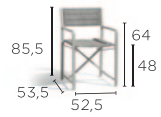

TECHNICAL SPECIFICATIONS CROSS COLLECTION

PCA FRAME

TEXTILES
DIRECTOR CHAIR
FS-CH33