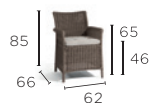

TECHNICAL SPECIFICATIONS BEAUMONT COLLECTION

CHAIR
FS-CH31