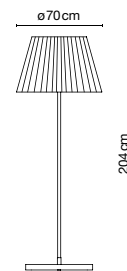

TXL

Joan Gaspar, 2007

Cast iron base with slate, and metallic stem, both with stainless cataphoresis treatment. Shade made of textile ribbons. Diffuser in white acid etched glass.

Structure

- Grey

Shade

- White

TXL Susp. 70

TXL Susp. 58

TXL 205

TXL 170

TXL Susp. 70 / TXL 205

- ⚡ 2x E27 FBT 22W
- ⚡ 2x E27 LED Standard 8W

TXL Susp. 58 / TXL 170

- ⚡ 3x E14 FBT 15W
- ⚡ 3x E14 LED 5W