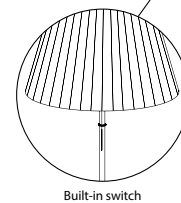

TXL

Joan Gaspar, 2007

Cast iron base with slate, and metallic stem, both with stainless cataphoresis treatment. Shade made of textile ribbons. Diffuser in white acid etched glass.

Structure

- Grey

Shade

- White

TXL Susp. 70

TXL Susp. 58

TXL 205

TXL 170

TXL Susp. 70 / TXL 205

- ⚡ 2x E27 FBT 22W
- ⚡ 2x E27 LED Standard 8W

TXL Susp. 58 / TXL 170

- ⚡ 3x E14 FBT 15W
- ⚡ 3x E14 LED 5W