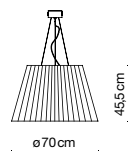

Shade

- White

TXL Susp. 70