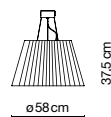

TXL Susp. 58