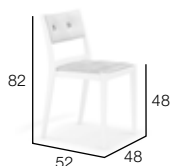

## Sidechair

Esststuhl  
Silla de comedor  
Sedia pranzo  
Chaise repas  
Stoel  
6,2 kg 0,2 m<sup>3</sup>

Frame: chalk  
Seat: leather concrete  
Backrest: leather concrete

Cover  
Husse  
Funda  
Housse  
Housse  
Hoes