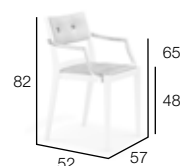

Armchair

Armlehnstuhl
Silla con brazos
Poltrona pranzo
Fauteuil repas
Armstoel
6,4 kg 0,24 m³

Frame: chalk
Seat: leather concrete
Backrest: leather concrete
Armrest: aluminum

Cover
Husse
Funda
Housse
Housse
Hoes

640,- €
403201403

135,- €
56400001000