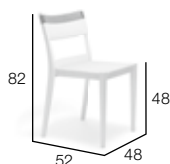

#### Sidechair

Esststuhl  
Silla de comedor  
Sedia pranzo  
Chaise repas  
Stoel  
4,2 kg 0,2 m<sup>3</sup>

Frame: chalk  
Seat: fiber, color chalk  
Backrest: fiber, color chalk and carbon

Cover  
Husse  
Funda  
Housse  
Housse  
Hoes