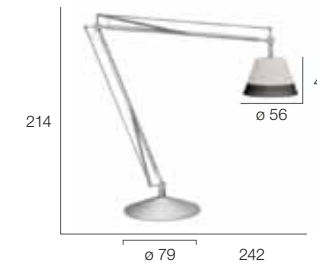

SUPERARCHIMOON Outdoor
Color: chalk/carbon
158,5 kg
230 V 059301516
110 V 059311516