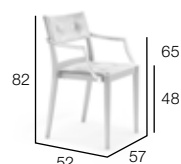

Armchair

Armlehnstuhl
Silla con brazos
Poltrona pranzo
Fauteuil repas
Armstoel
6,4 kg 0,24 m³

Frame: light gray
Seat: leather concrete
Backrest: leather concrete
Armrest: aluminum

Cover
Husse
Funda
Housse
Housse
Hoes

640,- €
402201403

135,- €
56400001000