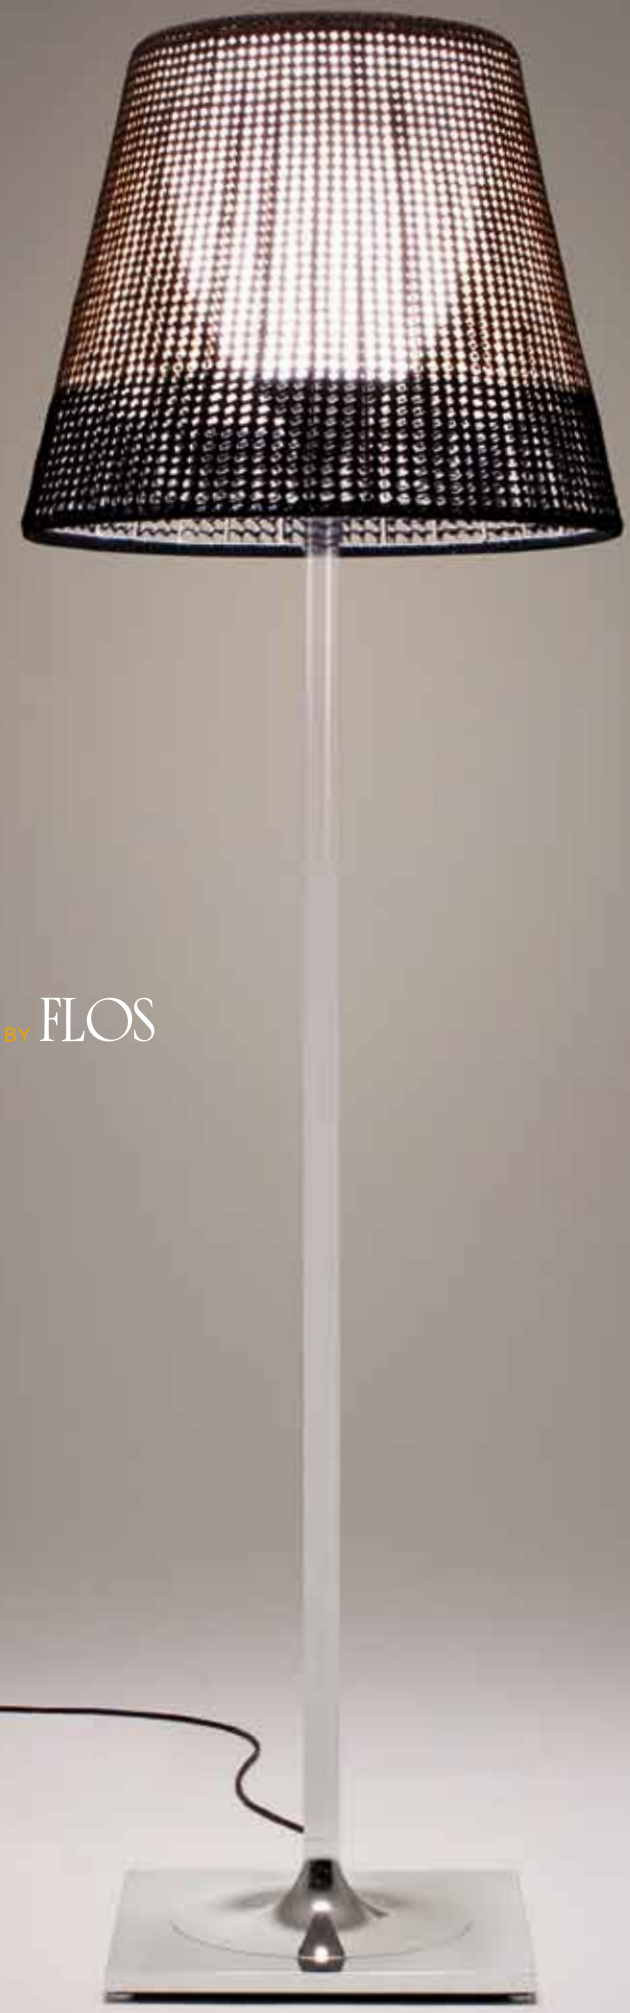

L
G
H
T
I
N
G

DEDON LIGHTING by FLOS

DEDON AND FLOS HAVE FORGED AN EXTRAORDINARY COLLABORATION TO CREATE **THE NEW OUTDOOR LIGHT SOURCE K-TRIBE** BY PHILIPPE STARCK.

“AN IDEA THAT LEAVES PLENTY OF ROOM **FOR HUMAN INFLUENCE.**” PHILIPPE STARCK

Inspired by the free-standing model of the celebrated light source produced by Flos, K-TRIBE is made of hand-woven synthetic DEDON fiber and available in four different colour options.