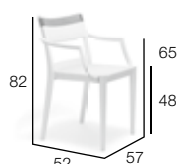

Armchair

Armlehnstuhl
Silla con brazos
Poltrona pranzo
Fauteuil repas
Armstoel
4,8 kg 0,24 m³

Frame: chalk
Seat: fiber, color chalk
Backrest: fiber, color chalk and carbon
Armrest: polypropylene, color chalk

Cover
Husse
Funda
Housse
Housse
Hoes

340,- €
403101516

135,- €
56400001000