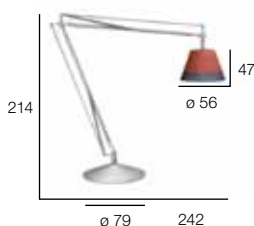

**8.095,- €**

059301523

**Superarchimoon outdoor (120V) \***

terracotta / stone

158,5 kg

**8.095,- €**

059311523

**Superarchimoon outdoor (230V) \***