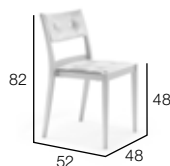

## Sidechair

Esststuhl  
Silla de comedor  
Sedia pranzo  
Chaise repas  
Stoel  
6,2 kg 0,2 m<sup>3</sup>

Frame: light gray  
Seat: leather concrete  
Backrest: leather concrete

Cover  
Husse  
Funda  
Housse  
Housse  
Hoes