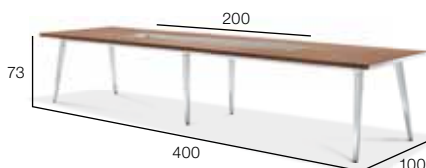

Tabletop: Bamboo powder compound
Table legs: Aluminum
Icecooler: Stainless steel

Cover
Husse
Funda
Housse
Housse
Hoes

370,- €

56400071000

Care kit

Pflegeset
Set de mantenimiento
Kit di manutenzione
Kit d'entretien
Zorg kit

included

EN | Innovative hybrid compound of bamboo powder and thermoplastics – worldwide first use in luxury furniture. This wood-look-alike material is very stable, resistant to UV rays and other harsh weather conditions. Ideal for terraces and other challenging outdoor environments.

DE | Innovative Hybridverbindung aus Bambuspulver und Thermoplastik – weltweit erster Einsatz im Bereich Luxusmöbel. Dies Material in Holzoptik ist sehr stabil, UV-beständig und wetterfest. Ideal für Terrassen und andere Outdoor-Umgebungen geeignet.

ES | Innovador compuesto de polvo de bambú y resinas termoplásticas: pioneros en la utilización de este material para muebles de exterior. Este material con apariencia de madera es muy estable, resistente a los rayos UV y al resto de condiciones meteorológicas. Ideal para terrazas y demás exigentes entornos de exterior.

IT | Innovativo composto ibrido a base di polvere di bambù e di resine termoplastiche, usato per la prima volta a livello mondiale per mobili di lusso. Questo materiale, dall'aspetto simile al legno, è molto stabile, resistente ai raggi UV e agli agenti atmosferici. Ideale per la terrazza e per tutti gli ambienti esterni.

FR | Un composite novateur fait de poudre de bambou et de thermoplastiques - utilisé en meuble de luxe pour la première fois au monde. Semblable en tous points à du bois, ce matériau est très stable et résistant aux rayons UV et aux intempéries. Idéal pour les terrasses et les climats difficiles.

NL | Innovatief hybride compound van bamboe-poeder en thermoplasten - wereldwijd voor het eerst gebruikt in luxueus meubilair. Het materiaal heeft een houtlook en is erg stabiel, bestand tegen Uv-straling en andere ruwe weersomstandigheden. Ideaal voor terrassen en andere uitdagende outdoor omgevingen.

A protective cover is available for this item. | Für dieses Möbel ist eine schützende Husse erhältlich. | Existe la opción de una funda protectora para este mueble. | Per questi arredi è disponibile una cover di protezione. | Pour ces meubles, une housse de protection est disponible. | Voor deze meubelen is er een cover ter bescherming beschikbaar.

The furniture is fitted with sliding mechanisms for height adjustment. | Das Möbel ist mit höhenverstellbaren Gleitern ausgestattet. | El mueble lleva tapa-final regulable para ajustar la altura. | Mobile provvisto di guide regolabili in altezza. | Le meuble est équipé de patins réglables en hauteur. | Het meubel is uitgerust met in hoogte verstelbare gliders.