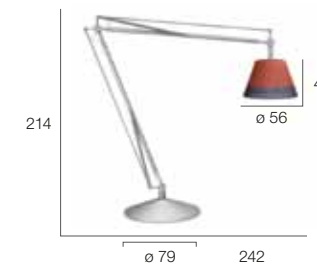

SUPERARCHIMOON Outdoor
Color: terracotta/stone
158,5 kg
230 V 059301523
110 V 059311523