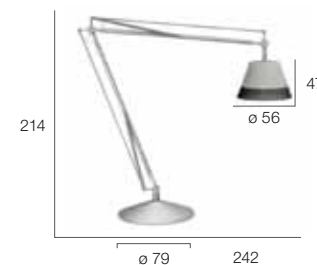

SUPERARCHIMOON Outdoor
Color: platinum/carbon
158,5 kg
230 V 059301524
110 V 059311524
Houndstooth weaving