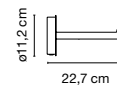

**Santorini**

**Canopy IP65**

**Wall Bracket**

**Canopy**

**Hardwired Wall Bracket**

**Garland Accessory**

**Floor Accessory**