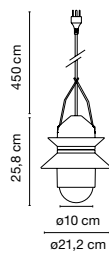

Blown, pressed glass diffuser attached to a gray polycarbonate structure. Shades available in numerous colors.

- White (Ral 9003)
- Grey (Ral 7039)
- Mustard (Ral 1032)

- ⦿ E27 FBA 15W
- ⦿ E27 LED Standard 8W

Santorini